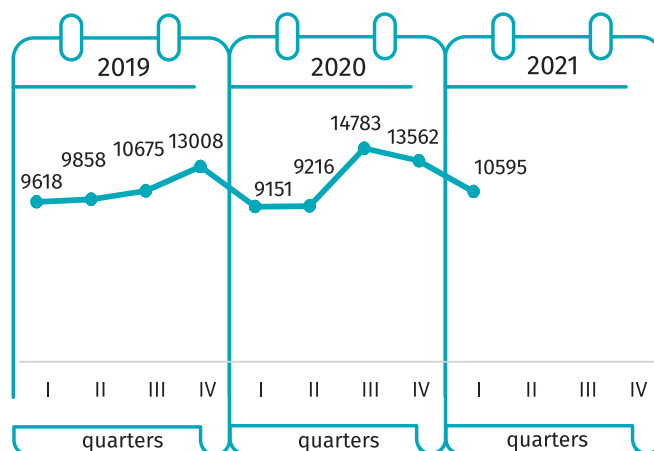

Housing construction

Q1 2021

Data on Mazowieckie Voivodship

DWELLINGS COMPLETED

DWELLINGS FOR WHICH PERMITS HAVE BEEN GRANTED OR WHICH HAVE BEEN REGISTERED WITH A CONSTRUCTION PROJECT

DWELLINGS COMPLETED

NUMBER OF DWELLINGS IN WHICH CONSTRUCTION HAS BEGUN

↑ ↓ increase/decrease compared to the corresponding period of previous year