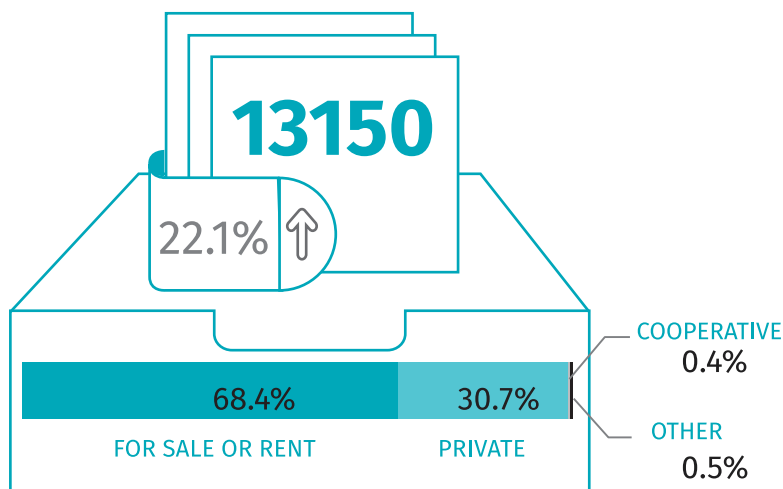

Housing construction

Q1 2021

Data on Mazowieckie Voivodship

DWELLINGS COMPLETED

DWELLINGS FOR WHICH PERMITS HAVE BEEN GRANTED OR WHICH HAVE BEEN REGISTERED WITH A CONSTRUCTION PROJECT

DWELLINGS COMPLETED

NUMBER OF DWELLINGS IN WHICH CONSTRUCTION HAS BEGUN

↑ ↓ increase/decrease compared to the corresponding period of previous year