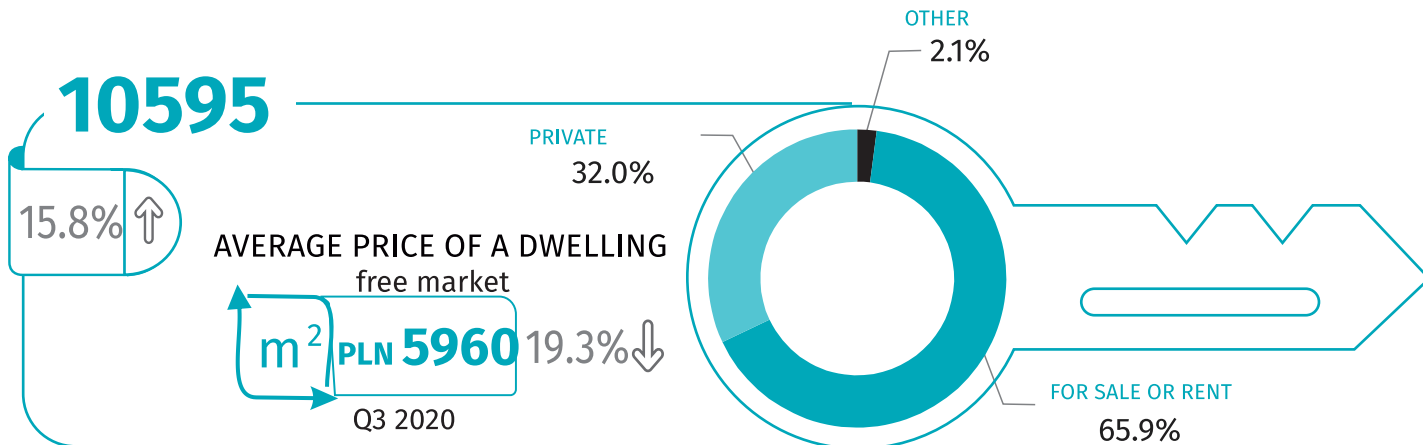

Housing construction

Q1 2021

Data on Mazowieckie Voivodship

DWELLINGS COMPLETED

DWELLINGS FOR WHICH PERMITS HAVE BEEN GRANTED OR WHICH HAVE BEEN REGISTERED WITH A CONSTRUCTION PROJECT

DWELLINGS COMPLETED

NUMBER OF DWELLINGS IN WHICH CONSTRUCTION HAS BEGUN

↑ ↓ increase/decrease compared to the corresponding period of previous year