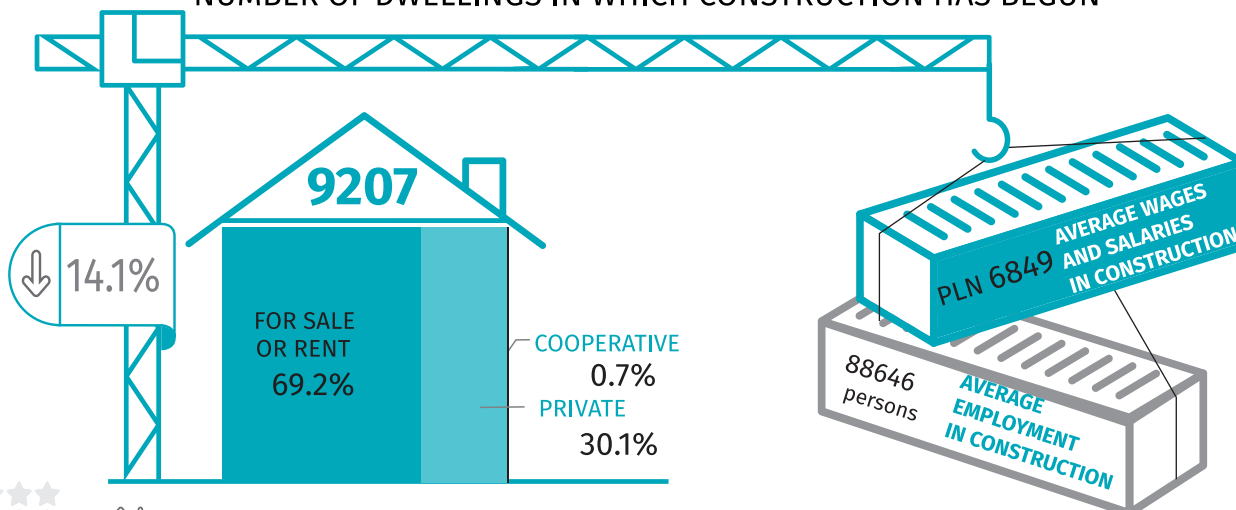

Housing construction

Q1 2021

Data on Mazowieckie Voivodship

DWELLINGS COMPLETED

DWELLINGS FOR WHICH PERMITS HAVE BEEN GRANTED OR WHICH HAVE BEEN REGISTERED WITH A CONSTRUCTION PROJECT

DWELLINGS COMPLETED

NUMBER OF DWELLINGS IN WHICH CONSTRUCTION HAS BEGUN

↑ ↓ increase/decrease compared to the corresponding period of previous year