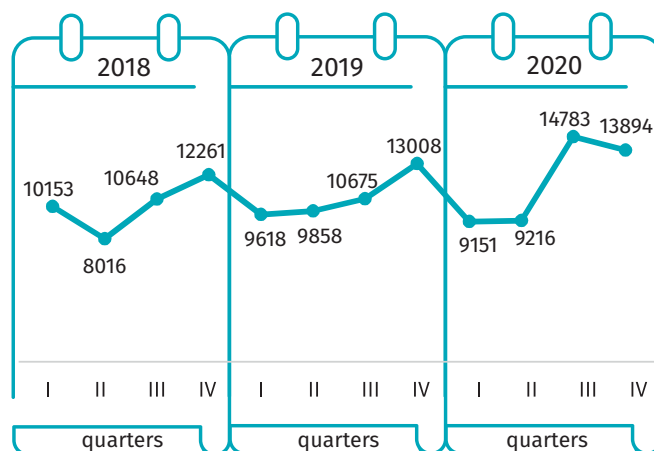

Housing construction

Q1-Q4 2020

Data on Mazowieckie Voivodshp

DWELLINGS COMPLETED

DWELLINGS FOR WHICH PERMITS HAVE BEEN GRANTED OR WHICH HAVE BEEN REGISTERED WITH A CONSTRUCTION PROJECT

DWELLINGS COMPLETED

NUMBER OF DWELLINGS IN WHICH CONSTRUCTION HAS BEGUN

↑↓ increase/decrease compared to the corresponding period of the previous year