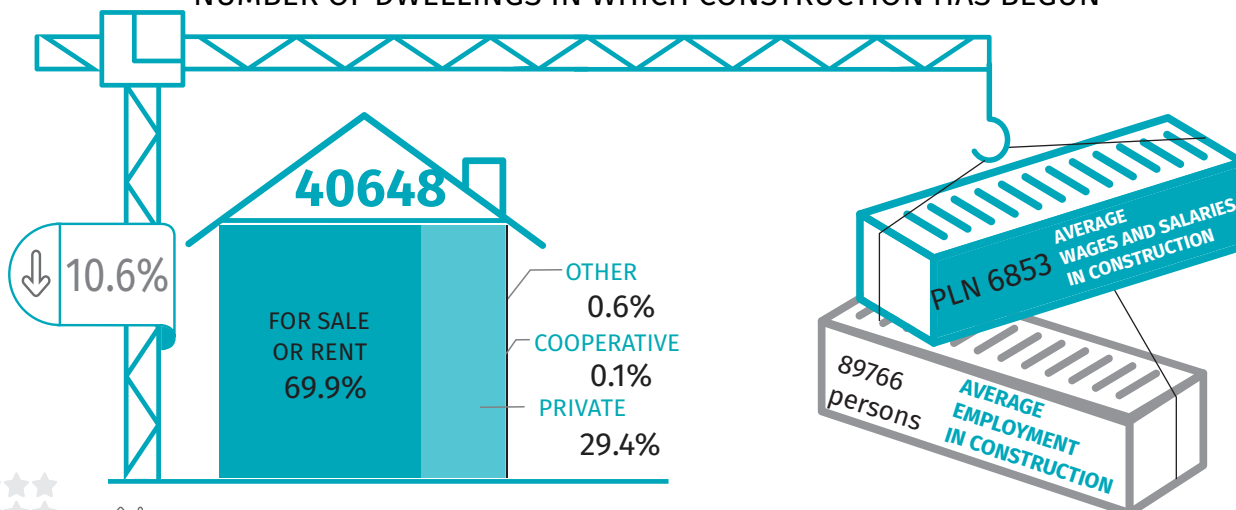

Housing construction

Q1-Q4 2020

Data on Mazowieckie Voivodshp

DWELLINGS COMPLETED

DWELLINGS FOR WHICH PERMITS HAVE BEEN GRANTED OR WHICH HAVE BEEN REGISTERED WITH A CONSTRUCTION PROJECT

DWELLINGS COMPLETED

NUMBER OF DWELLINGS IN WHICH CONSTRUCTION HAS BEGUN

↑↓ increase/decrease compared to the corresponding period of the previous year