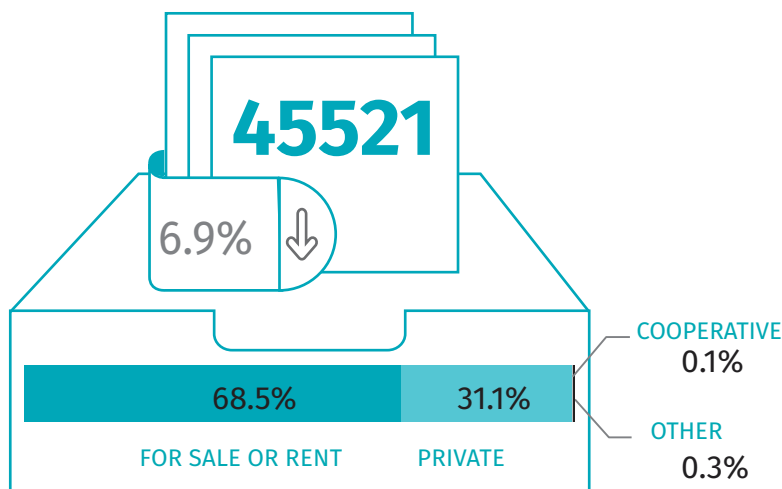

Housing construction

Q1-Q4 2020

Data on Mazowieckie Voivodshp

DWELLINGS COMPLETED

DWELLINGS FOR WHICH PERMITS HAVE BEEN GRANTED OR WHICH HAVE BEEN REGISTERED WITH A CONSTRUCTION PROJECT

DWELLINGS COMPLETED

NUMBER OF DWELLINGS IN WHICH CONSTRUCTION HAS BEGUN

↑↓ increase/decrease compared to the corresponding period of the previous year