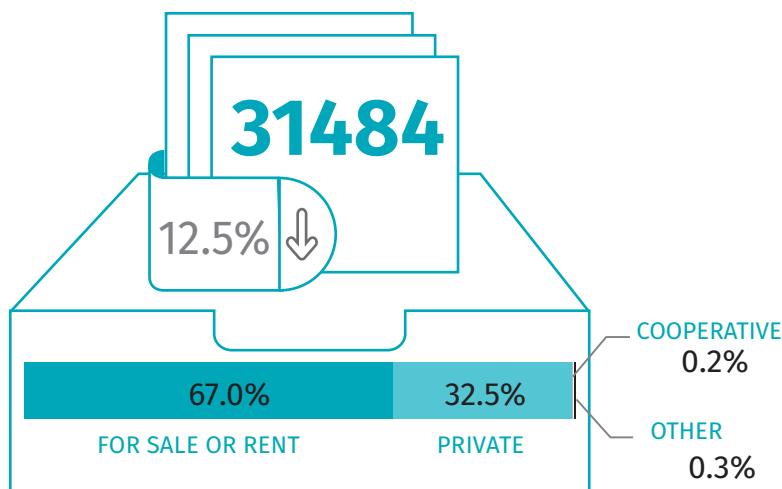

Housing construction

Q1 – Q3 2020

Data on Mazowieckie Voivodship

DWELLINGS COMPLETED

DWELLINGS FOR WHICH PERMITS HAVE BEEN GRANTED OR WHICH HAVE BEEN REGISTERED WITH A CONSTRUCTION PROJECT

DWELLINGS COMPLETED

NUMBER OF DWELLINGS IN WHICH CONSTRUCTION HAS BEGUN

↑ ↓ wzrost/spadek w stosunku do analogicznego okresu ubiegłego roku