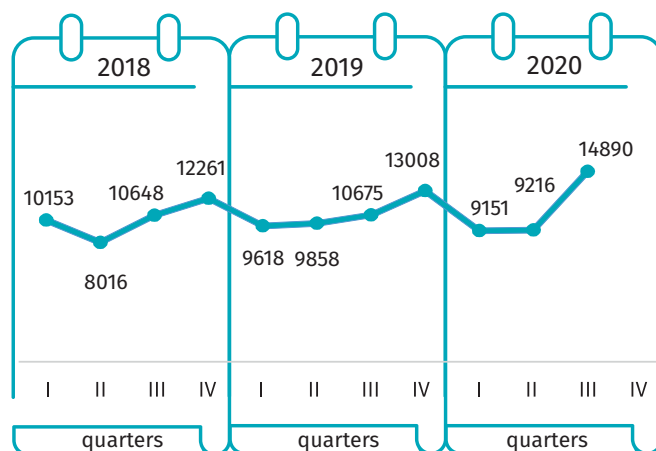

Housing construction

Q1 – Q3 2020

Data on Mazowieckie Voivodship

DWELLINGS COMPLETED

DWELLINGS FOR WHICH PERMITS HAVE BEEN GRANTED OR WHICH HAVE BEEN REGISTERED WITH A CONSTRUCTION PROJECT

DWELLINGS COMPLETED

NUMBER OF DWELLINGS IN WHICH CONSTRUCTION HAS BEGUN

↑ ↓ wzrost/spadek w stosunku do analogicznego okresu ubiegłego roku