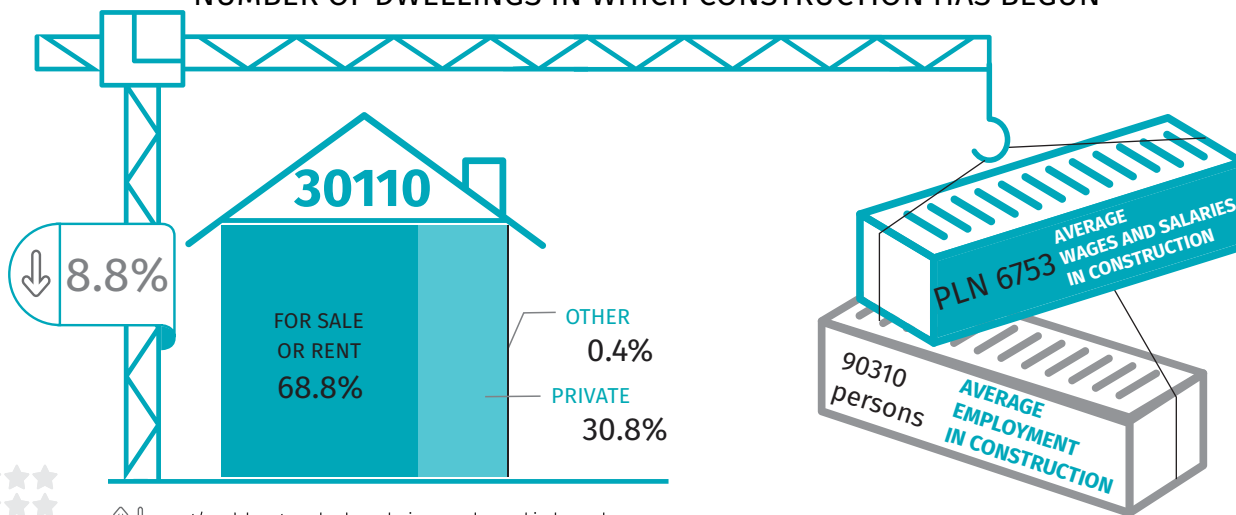

Housing construction

Q1 – Q3 2020

Data on Mazowieckie Voivodship

DWELLINGS COMPLETED

DWELLINGS FOR WHICH PERMITS HAVE BEEN GRANTED OR WHICH HAVE BEEN REGISTERED WITH A CONSTRUCTION PROJECT

DWELLINGS COMPLETED

NUMBER OF DWELLINGS IN WHICH CONSTRUCTION HAS BEGUN

↑ ↓ wzrost/spadek w stosunku do analogicznego okresu ubiegłego roku