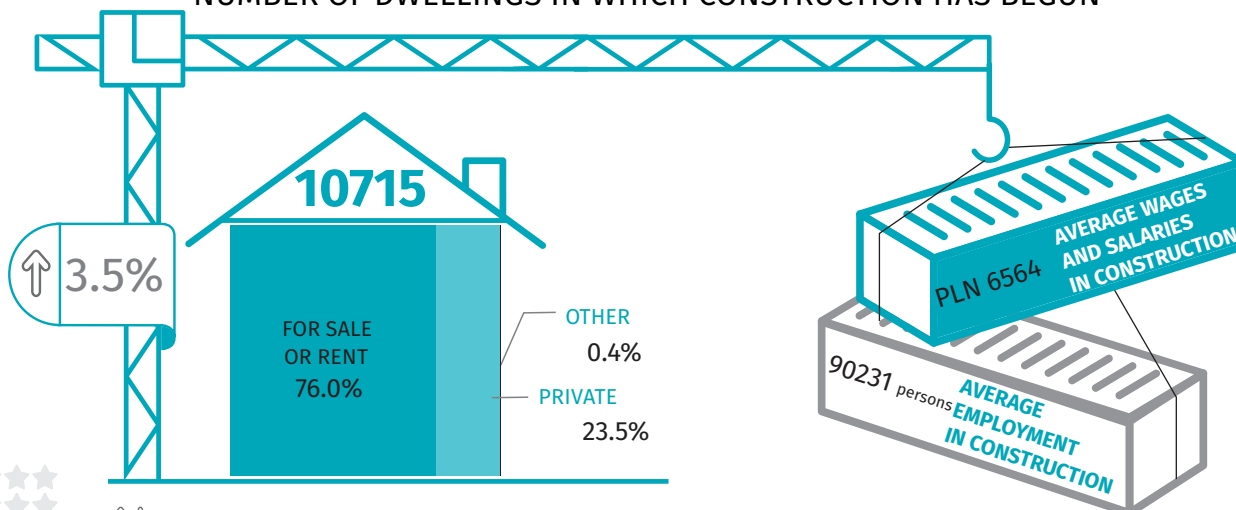

Housing construction Q1 2020

Data on Mazowieckie Voivodship

DWELLINGS COMPLETED

DWELLINGS FOR WHICH PERMITS HAVE BEEN GRANTED OR WHICH HAVE BEEN REGISTERED WITH A CONSTRUCTION PROJECT

DWELLINGS COMPLETED

NUMBER OF DWELLINGS IN WHICH CONSTRUCTION HAS BEGUN

↑ ↓ increase/decrease compared to the corresponding period of previous year