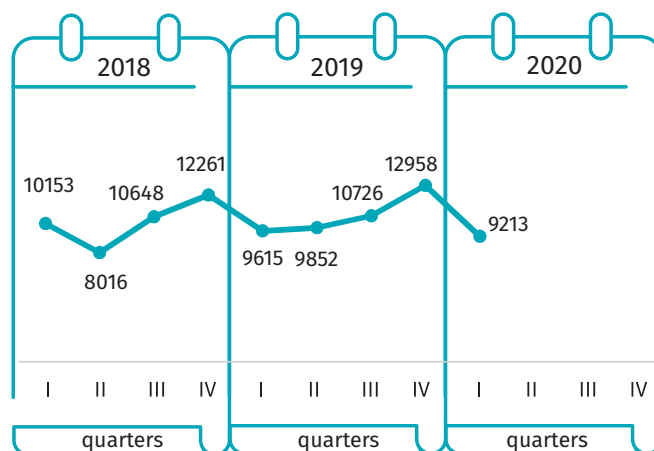

Housing construction Q1 2020

Data on Mazowieckie Voivodship

DWELLINGS COMPLETED

DWELLINGS FOR WHICH PERMITS HAVE BEEN GRANTED OR WHICH HAVE BEEN REGISTERED WITH A CONSTRUCTION PROJECT

DWELLINGS COMPLETED

NUMBER OF DWELLINGS IN WHICH CONSTRUCTION HAS BEGUN

↑ ↓ increase/decrease compared to the corresponding period of previous year