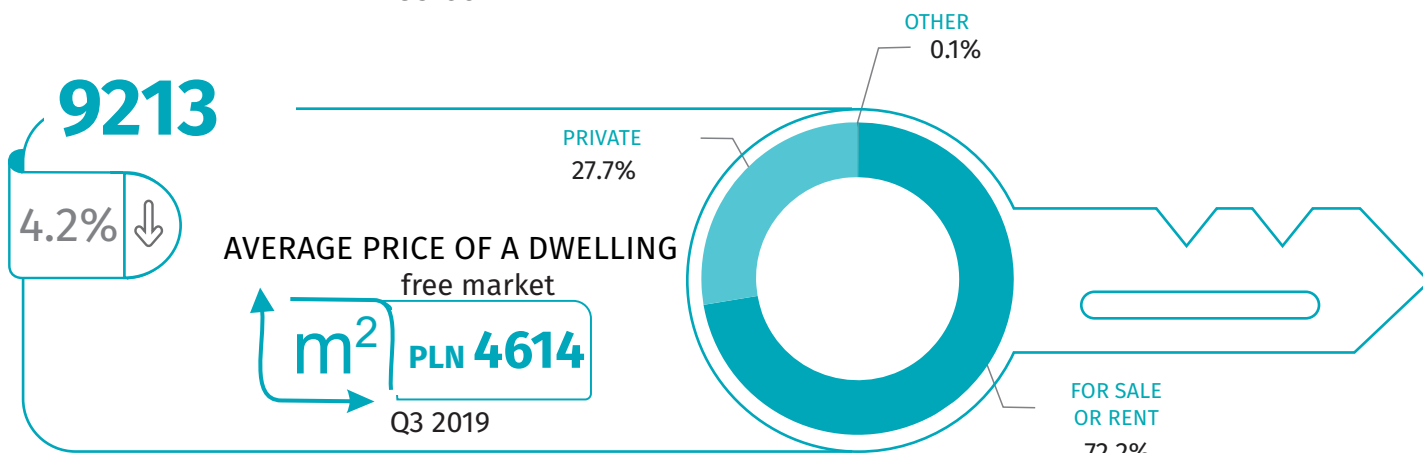

Housing construction Q1 2020

Data on Mazowieckie Voivodship

DWELLINGS COMPLETED

DWELLINGS FOR WHICH PERMITS HAVE BEEN GRANTED OR WHICH HAVE BEEN REGISTERED WITH A CONSTRUCTION PROJECT

DWELLINGS COMPLETED

NUMBER OF DWELLINGS IN WHICH CONSTRUCTION HAS BEGUN

↑ ↓ increase/decrease compared to the corresponding period of previous year