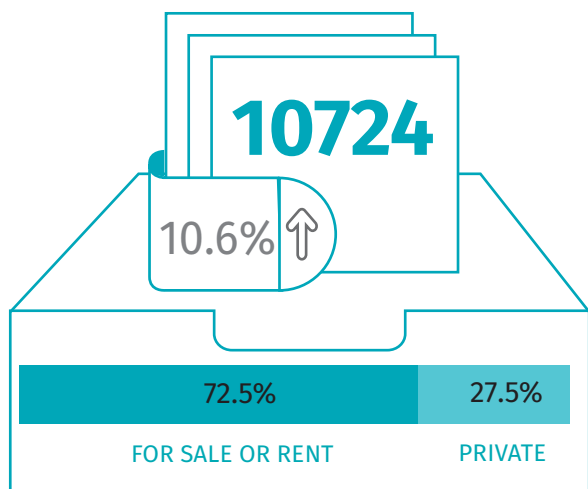

Housing construction Q1 2020

Data on Mazowieckie Voivodship

DWELLINGS COMPLETED

DWELLINGS FOR WHICH PERMITS HAVE BEEN GRANTED OR WHICH HAVE BEEN REGISTERED WITH A CONSTRUCTION PROJECT

DWELLINGS COMPLETED

NUMBER OF DWELLINGS IN WHICH CONSTRUCTION HAS BEGUN

↑ ↓ increase/decrease compared to the corresponding period of previous year