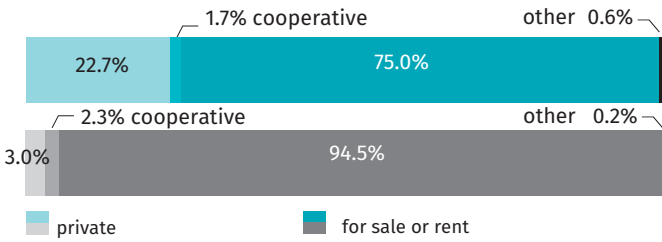

Housing construction

Q1 – Q3 2019

Data on Mazowieckie Voivodship and Warsaw capital city

Mazowieckie Voivodship

Warsaw capital city

DWELLINGS COMPLETED

DWELLINGS FOR WHICH PERMITS HAVE BEEN GRANTED OR WHICH HAVE BEEN REGISTERED WITH A CONSTRUCTION PROJECT

DWELLINGS COMPLETED BY PRIVATE INVESTORS

DWELLINGS IN WHICH CONSTRUCTION HAS BEGUN

Reporting data – may change after preparing quarterly reports.

↑↓ increase/decrease compared to the corresponding period of previous year.