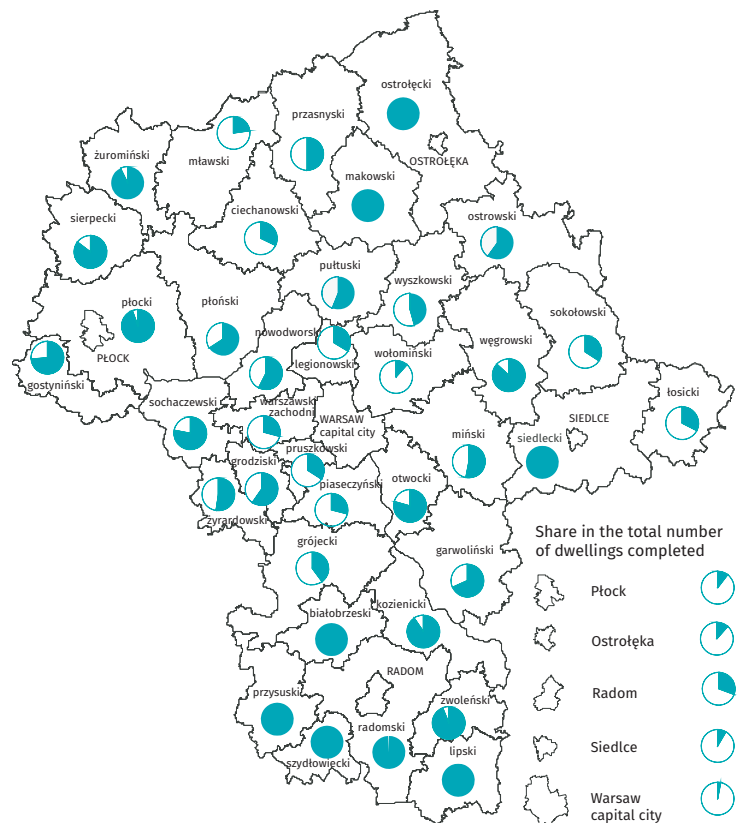

Housing construction

Q1 – Q3 2019

Data on Mazowieckie Voivodship and Warsaw capital city

Mazowieckie Voivodship

Warsaw capital city

DWELLINGS COMPLETED

DWELLINGS FOR WHICH PERMITS HAVE BEEN GRANTED OR WHICH HAVE BEEN REGISTERED WITH A CONSTRUCTION PROJECT

DWELLINGS COMPLETED BY PRIVATE INVESTORS

DWELLINGS IN WHICH CONSTRUCTION HAS BEGUN

Reporting data – may change after preparing quarterly reports.

↑↓ increase/decrease compared to the corresponding period of previous year.