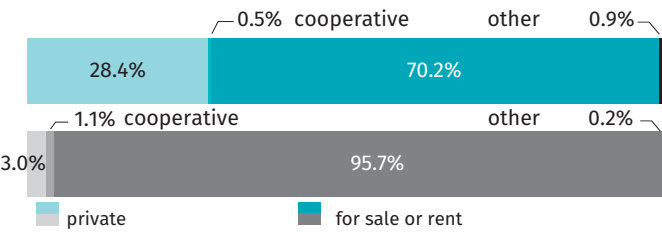

Housing construction

Q1 – Q3 2019

Data on Mazowieckie Voivodship and Warsaw capital city

Mazowieckie Voivodship

Warsaw capital city

DWELLINGS COMPLETED

DWELLINGS FOR WHICH PERMITS HAVE BEEN GRANTED OR WHICH HAVE BEEN REGISTERED WITH A CONSTRUCTION PROJECT

DWELLINGS COMPLETED BY PRIVATE INVESTORS

DWELLINGS IN WHICH CONSTRUCTION HAS BEGUN

Reporting data – may change after preparing quarterly reports.

↑↓ increase/decrease compared to the corresponding period of previous year.