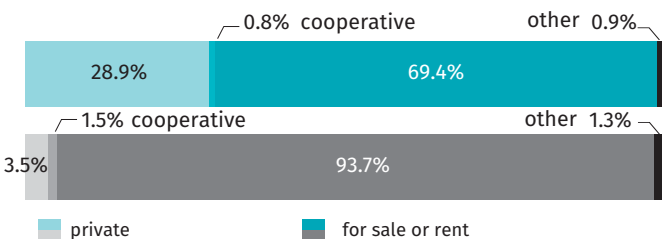

Housing construction

Q1 – Q3 2019

Data on Mazowieckie Voivodship and Warsaw capital city

Mazowieckie Voivodship

Warsaw capital city

DWELLINGS COMPLETED

DWELLINGS FOR WHICH PERMITS HAVE BEEN GRANTED OR WHICH HAVE BEEN REGISTERED WITH A CONSTRUCTION PROJECT

DWELLINGS COMPLETED BY PRIVATE INVESTORS

DWELLINGS IN WHICH CONSTRUCTION HAS BEGUN

Reporting data – may change after preparing quarterly reports.

↑↓ increase/decrease compared to the corresponding period of previous year.