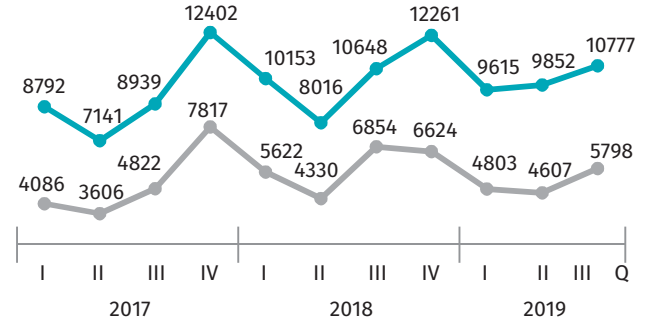

Housing construction

Q1 – Q3 2019

Data on Mazowieckie Voivodship and Warsaw capital city

Mazowieckie Voivodship

Warsaw capital city

DWELLINGS COMPLETED

DWELLINGS FOR WHICH PERMITS HAVE BEEN GRANTED OR WHICH HAVE BEEN REGISTERED WITH A CONSTRUCTION PROJECT

DWELLINGS COMPLETED BY PRIVATE INVESTORS

DWELLINGS IN WHICH CONSTRUCTION HAS BEGUN

Reporting data – may change after preparing quarterly reports.

↑↓ increase/decrease compared to the corresponding period of previous year.