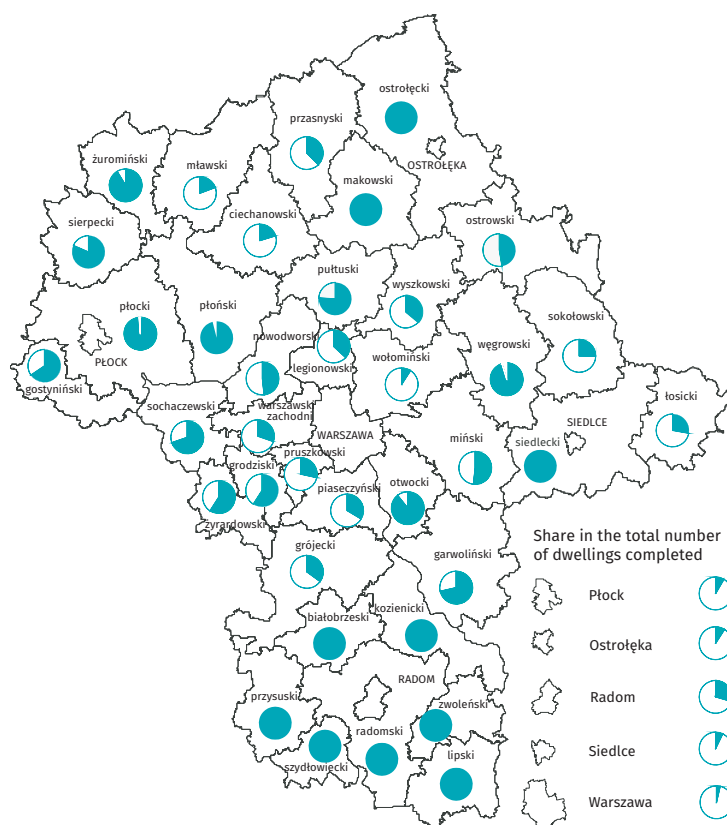

Housing construction H1 2019

Data for Mazowieckie Voivodship and Warsaw capital city

Mazowieckie Voivodship

Warsaw capital city

DWELLINGS COMPLETED

DWELLINGS COMPLETED

DWELLINGS FOR WHICH PERMITS HAVE BEEN GRANTED OR WHICH HAVE BEEN REGISTERED WITH A CONSTRUCTION PROJECT

DWELLINGS COMPLETED BY PRIVATE INVESTORS

DWELLINGS IN WHICH CONSTRUCTION HAS BEGUN

Evaluate
the study

Reporting data – may change after preparing quarterly reports.

↑↓ increase/decrease compared to the corresponding period of previous year