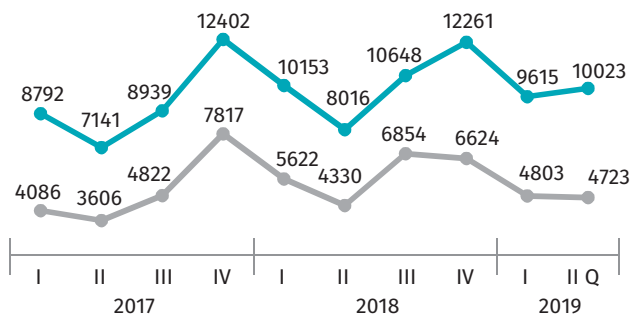

Housing construction H1 2019

Data for Mazowieckie Voivodship and Warsaw capital city

Mazowieckie Voivodship

Warsaw capital city

DWELLINGS COMPLETED

DWELLINGS COMPLETED

DWELLINGS FOR WHICH PERMITS HAVE BEEN GRANTED OR WHICH HAVE BEEN REGISTERED WITH A CONSTRUCTION PROJECT

DWELLINGS COMPLETED BY PRIVATE INVESTORS

DWELLINGS IN WHICH CONSTRUCTION HAS BEGUN

Evaluate
the study

Reporting data – may change after preparing quarterly reports.

↑↓ increase/decrease compared to the corresponding period of previous year