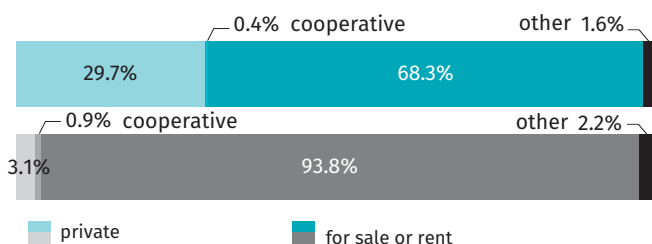

Housing construction H1 2019

Data for Mazowieckie Voivodship and Warsaw capital city

Mazowieckie Voivodship

Warsaw capital city

DWELLINGS COMPLETED

DWELLINGS COMPLETED

DWELLINGS FOR WHICH PERMITS HAVE BEEN GRANTED OR WHICH HAVE BEEN REGISTERED WITH A CONSTRUCTION PROJECT

DWELLINGS COMPLETED BY PRIVATE INVESTORS

DWELLINGS IN WHICH CONSTRUCTION HAS BEGUN

Evaluate
the study

Reporting data – may change after preparing quarterly reports.

↑↓ increase/decrease compared to the corresponding period of previous year