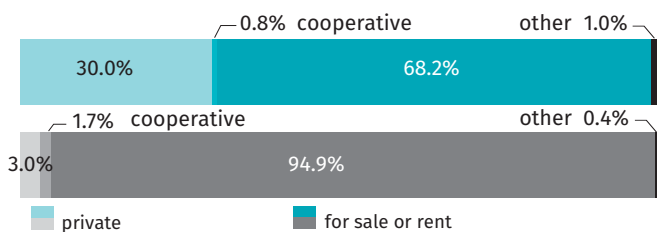

Housing construction H1 2019

Data for Mazowieckie Voivodship and Warsaw capital city

Mazowieckie Voivodship

Warsaw capital city

DWELLINGS COMPLETED

DWELLINGS COMPLETED

DWELLINGS FOR WHICH PERMITS HAVE BEEN GRANTED OR WHICH HAVE BEEN REGISTERED WITH A CONSTRUCTION PROJECT

DWELLINGS COMPLETED BY PRIVATE INVESTORS

DWELLINGS IN WHICH CONSTRUCTION HAS BEGUN

Evaluate
the study

Reporting data – may change after preparing quarterly reports.

↑↓ increase/decrease compared to the corresponding period of previous year