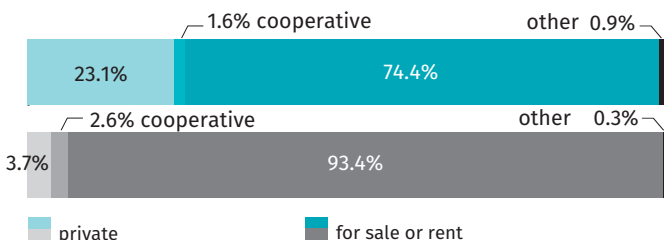

Housing construction H1 2019

Data for Mazowieckie Voivodship and Warsaw capital city

Mazowieckie Voivodship

Warsaw capital city

DWELLINGS COMPLETED

DWELLINGS COMPLETED

DWELLINGS FOR WHICH PERMITS HAVE BEEN GRANTED OR WHICH HAVE BEEN REGISTERED WITH A CONSTRUCTION PROJECT

DWELLINGS COMPLETED BY PRIVATE INVESTORS

DWELLINGS IN WHICH CONSTRUCTION HAS BEGUN

Evaluate
the study

Reporting data – may change after preparing quarterly reports.

↑↓ increase/decrease compared to the corresponding period of previous year