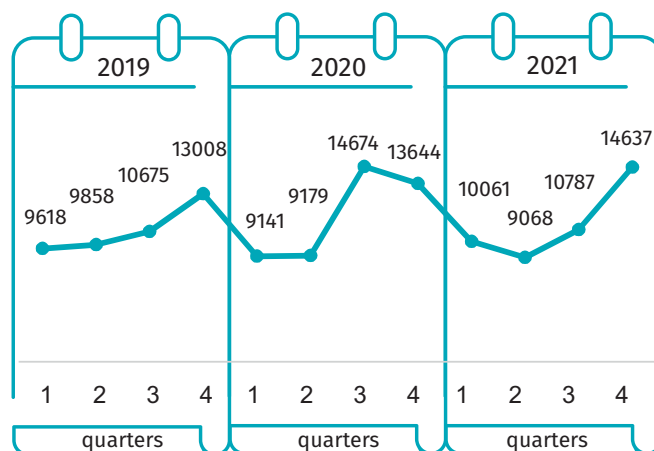

Housing construction

Q1 – Q4 2021

Data on Mazowieckie Voivodship

DWELLINGS COMPLETED

DWELLINGS FOR WHICH PERMITS HAVE BEEN GRANTED OR WHICH HAVE BEEN REGISTERED WITH A CONSTRUCTION PROJECT

DWELLINGS COMPLETED

NUMBER OF DWELLINGS IN WHICH CONSTRUCTION HAS BEGUN

↑ ↓ increase/decrease compared to the corresponding period of the previous year