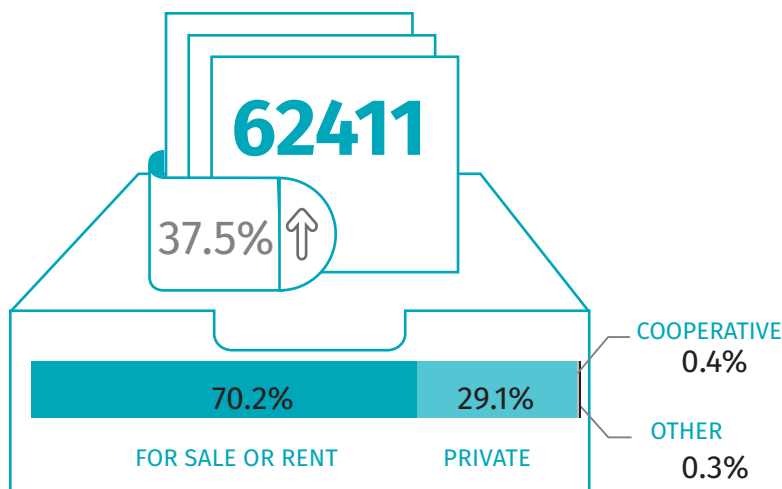

Housing construction

Q1 – Q4 2021

Data on Mazowieckie Voivodship

DWELLINGS COMPLETED

DWELLINGS FOR WHICH PERMITS HAVE BEEN GRANTED OR WHICH HAVE BEEN REGISTERED WITH A CONSTRUCTION PROJECT

DWELLINGS COMPLETED

NUMBER OF DWELLINGS IN WHICH CONSTRUCTION HAS BEGUN

↑ ↓ increase/decrease compared to the corresponding period of the previous year