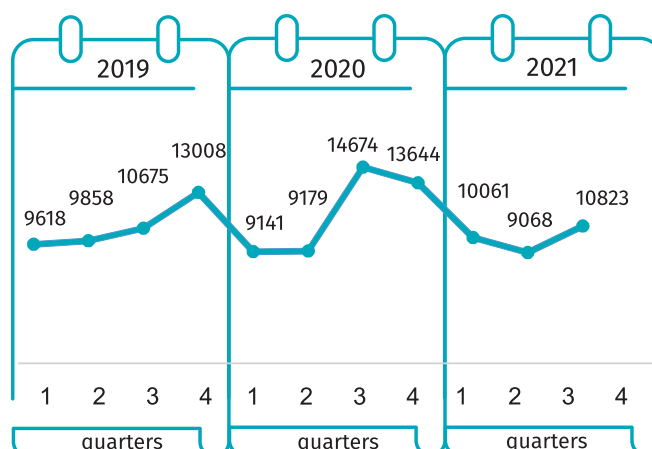

Housing construction Q1 – Q3 2021

Data on Mazowieckie Voivodship

DWELLINGS COMPLETED

DWELLINGS FOR WHICH PERMITS HAVE BEEN GRANTED OR WHICH HAVE BEEN REGISTERED WITH A CONSTRUCTION PROJECT

DWELLINGS COMPLETED

NUMBER OF DWELLINGS IN WHICH CONSTRUCTION HAS BEGUN

↑ ↓ increase/decrease compared to the corresponding period of the previous year