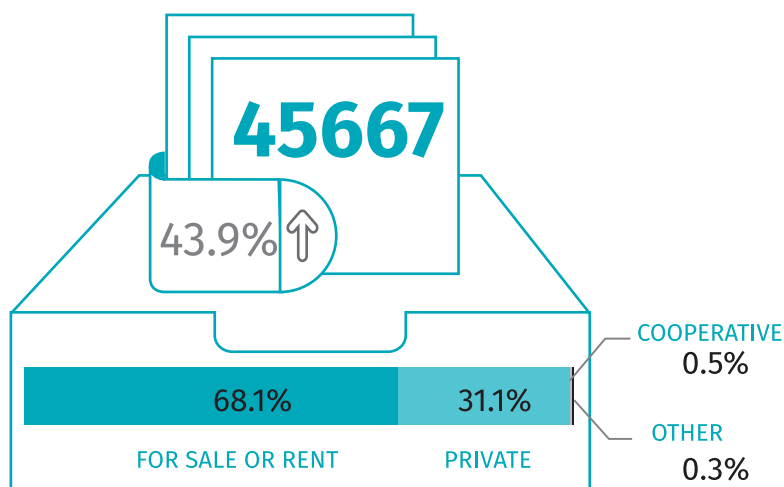

Housing construction Q1 – Q3 2021

Data on Mazowieckie Voivodship

DWELLINGS COMPLETED

DWELLINGS FOR WHICH PERMITS HAVE BEEN GRANTED OR WHICH HAVE BEEN REGISTERED WITH A CONSTRUCTION PROJECT

DWELLINGS COMPLETED

NUMBER OF DWELLINGS IN WHICH CONSTRUCTION HAS BEGUN

↑ ↓ increase/decrease compared to the corresponding period of the previous year