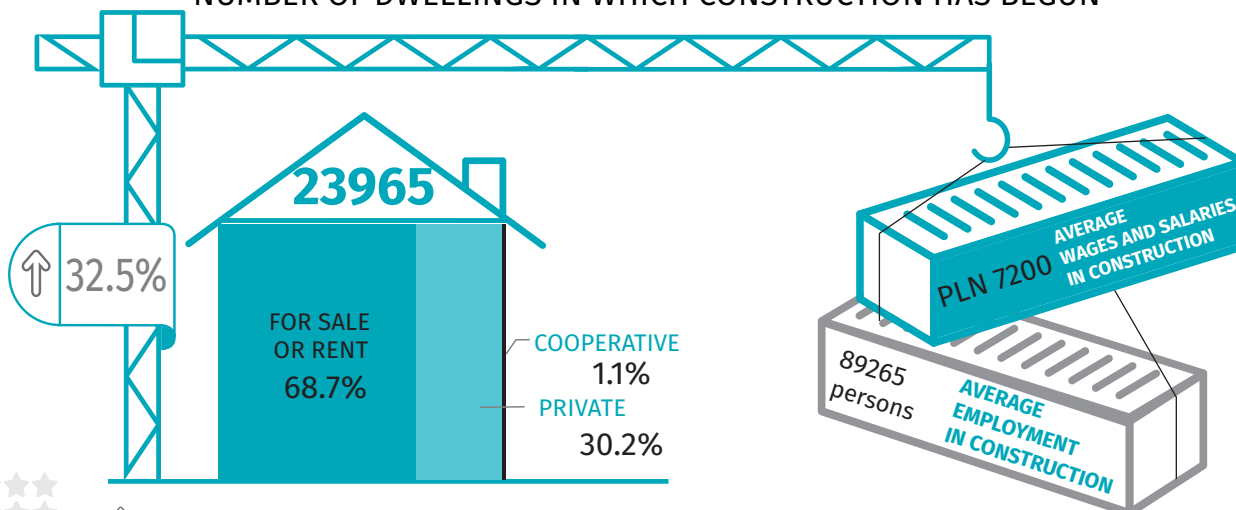

Housing construction H1 2021

Data on Mazowieckie Voivodship

DWELLINGS COMPLETED

DWELLINGS FOR WHICH PERMITS HAVE BEEN GRANTED OR WHICH HAVE BEEN REGISTERED WITH A CONSTRUCTION PROJECT

DWELLINGS COMPLETED

NUMBER OF DWELLINGS IN WHICH CONSTRUCTION HAS BEGUN

↑ increase compared to the corresponding period of previous year