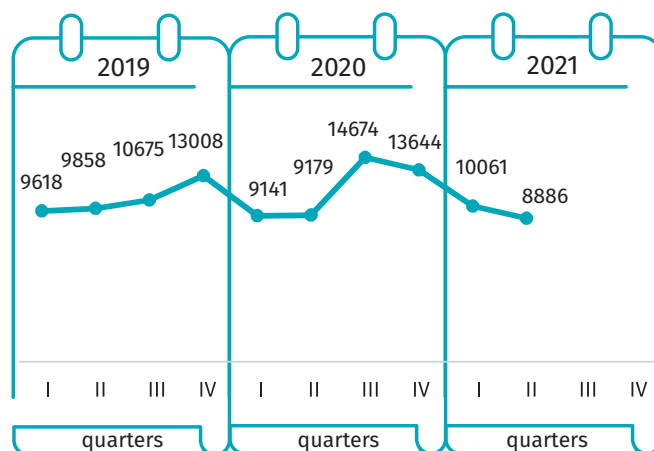

Housing construction H1 2021

Data on Mazowieckie Voivodship

DWELLINGS COMPLETED

DWELLINGS FOR WHICH PERMITS HAVE BEEN GRANTED OR WHICH HAVE BEEN REGISTERED WITH A CONSTRUCTION PROJECT

DWELLINGS COMPLETED

NUMBER OF DWELLINGS IN WHICH CONSTRUCTION HAS BEGUN

↑ increase compared to the corresponding period of previous year