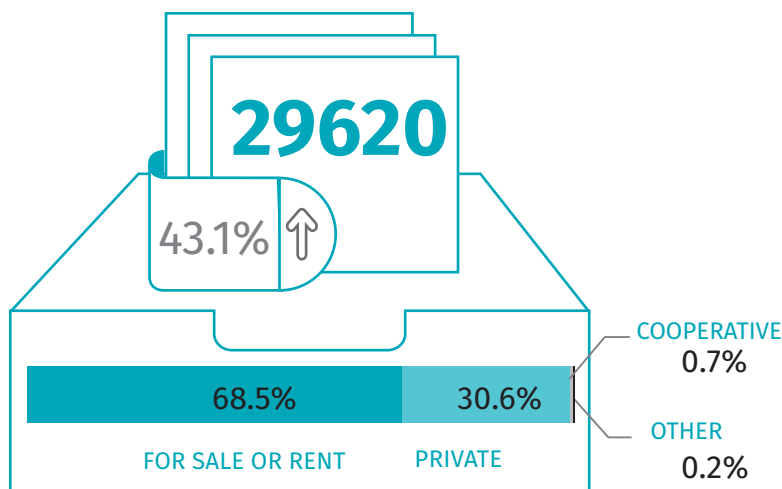

Housing construction H1 2021

Data on Mazowieckie Voivodship

DWELLINGS COMPLETED

DWELLINGS FOR WHICH PERMITS HAVE BEEN GRANTED OR WHICH HAVE BEEN REGISTERED WITH A CONSTRUCTION PROJECT

DWELLINGS COMPLETED

NUMBER OF DWELLINGS IN WHICH CONSTRUCTION HAS BEGUN

↑ increase compared to the corresponding period of previous year