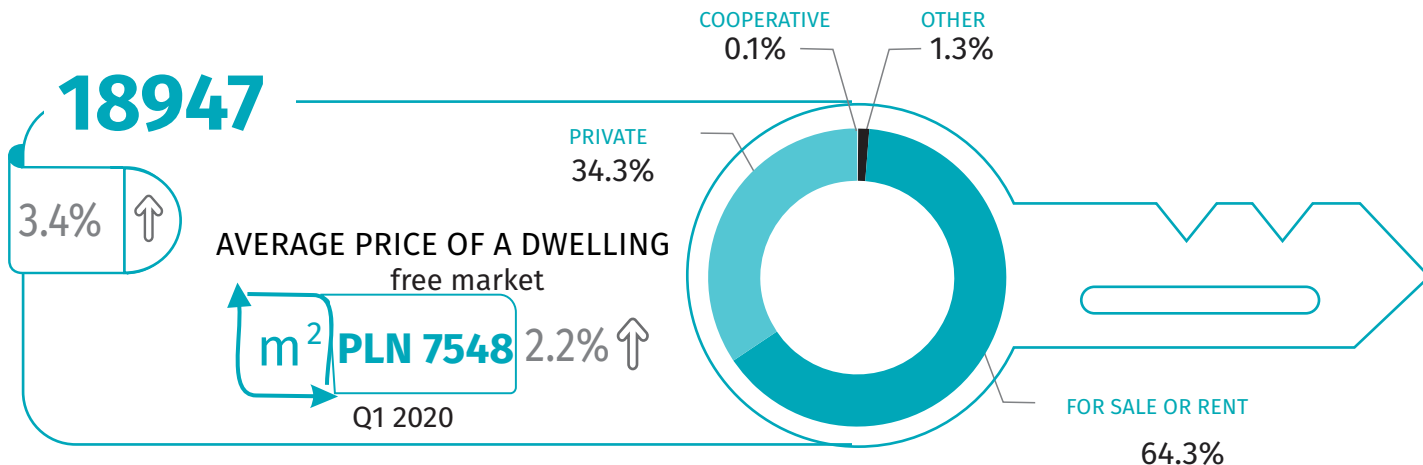

Housing construction H1 2021

Data on Mazowieckie Voivodship

DWELLINGS COMPLETED

DWELLINGS FOR WHICH PERMITS HAVE BEEN GRANTED OR WHICH HAVE BEEN REGISTERED WITH A CONSTRUCTION PROJECT

DWELLINGS COMPLETED

NUMBER OF DWELLINGS IN WHICH CONSTRUCTION HAS BEGUN

↑ increase compared to the corresponding period of previous year