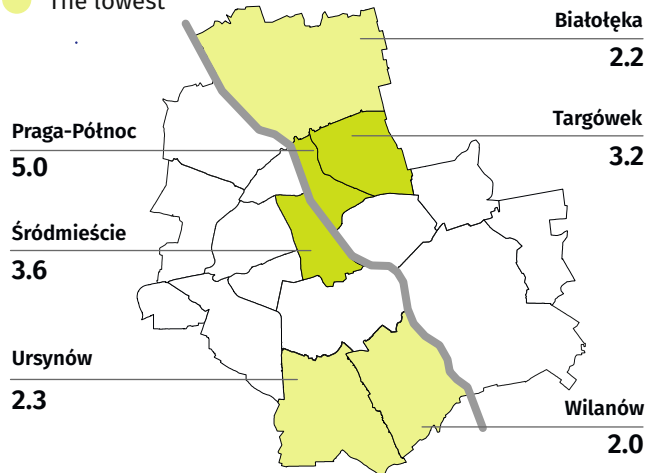

Economic activity of population in m.st. Warszawa in the light of the results of the 2021 Census

Economic activity of population aged 15 and more (in %)

Employment rate (in %)

- The highest
- The lowest

Unemployment rate (in %)

- The highest
- The lowest

Selected indicators by sex (in %)