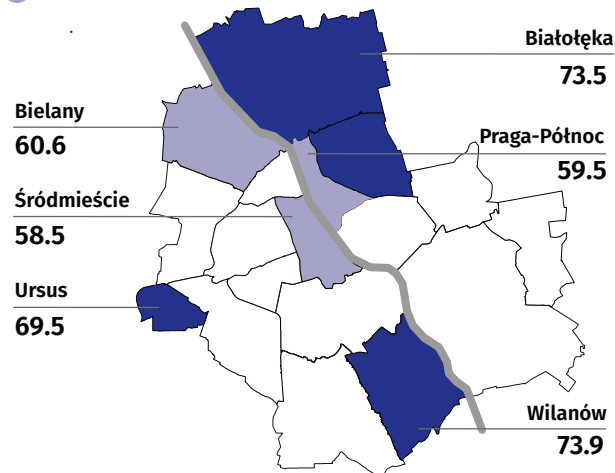

Economic activity of population in m.st. Warszawa in the light of the results of the 2021 Census

Economic activity of population aged 15 and more (in %)

Employment rate (in %)

- The highest
- The lowest

Unemployment rate (in %)

- The highest
- The lowest

Selected indicators by sex (in %)