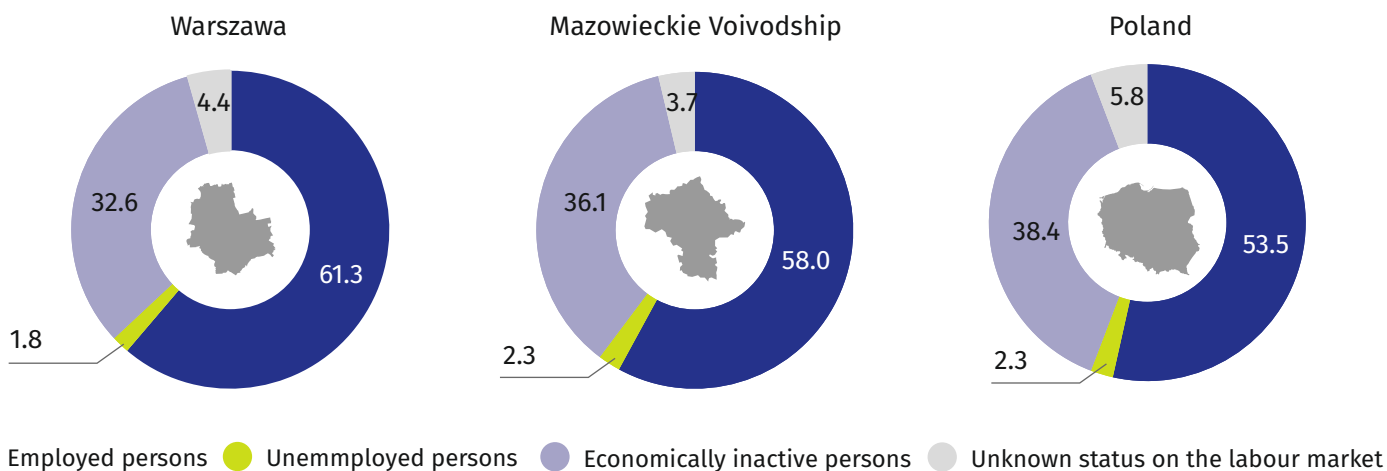

Economic activity of population in m.st. Warszawa in the light of the results of the 2021 Census

Economic activity of population aged 15 and more (in %)

Employment rate (in %)

- The highest
- The lowest

Unemployment rate (in %)

- The highest
- The lowest

Selected indicators by sex (in %)