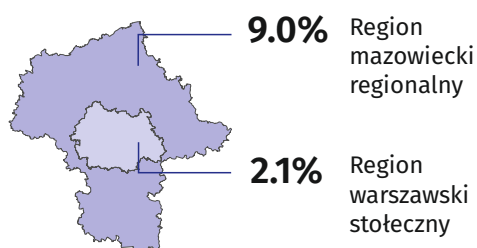

by sex and age (in thousands)

Indices of the number of the registered unemployed at the end of month

(previous month=100)

Registered unemployment rate

Registered unemployment rate in regions of Mazowieckie Voivodship