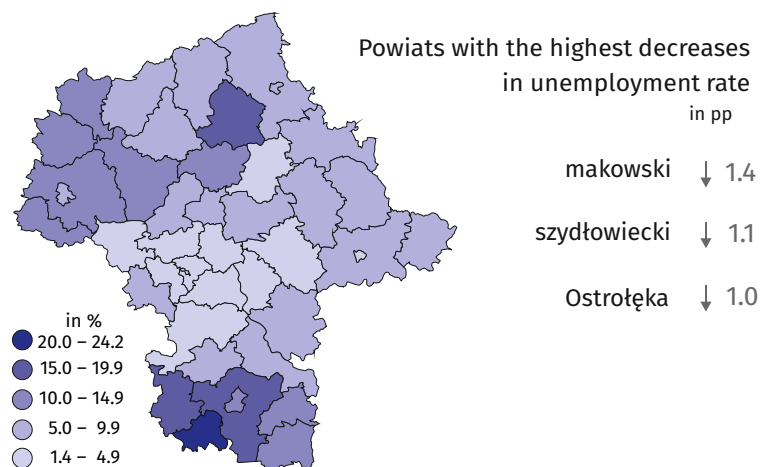

by sex and age (in thousands)

Indices of the number of the registered unemployed at the end of month

(previous month=100)

Registered unemployment rate

Registered unemployment rate in regions of Mazowieckie Voivodship

Powiaty with the highest unemployment rate

Powiaty with the lowest unemployment rate

Cities with powiat status with the lowest and highest unemployment rate in Poland

↑ ↓ ↔ increase/decrease/no change compared to January 2024