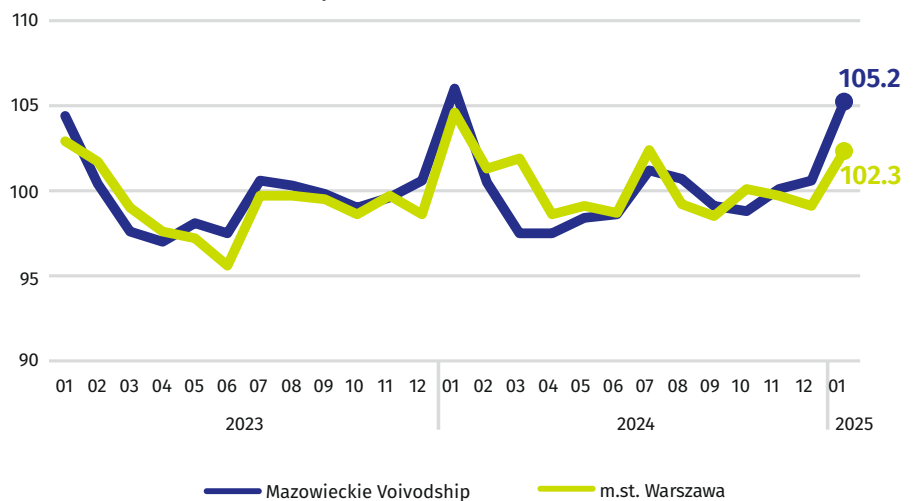

Indices of the number of the registered unemployed at the end of month

(previous month=100)

Registered unemployment rate

Registered unemployment rate in regions of Mazowieckie Voivodship