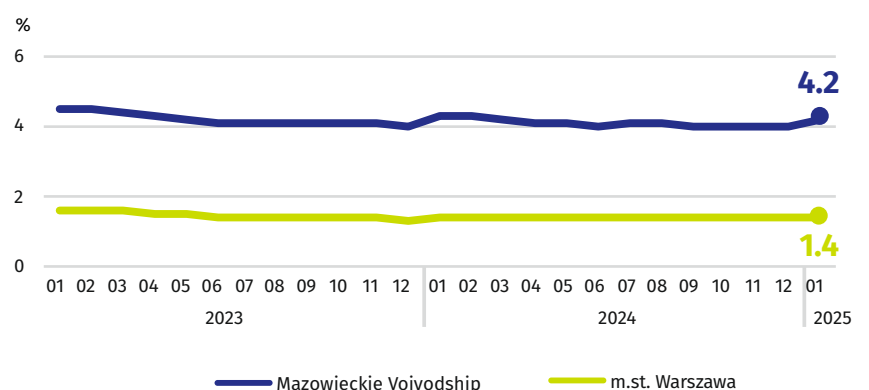

Cities with powiat status with the lowest and highest unemployment rate in Poland

↑ ↓ ↔ increase/decrease/no change compared to January 2024

* In enterprises employing more than 9 persons.

When publishing Statistical Office data - please indicate the source.