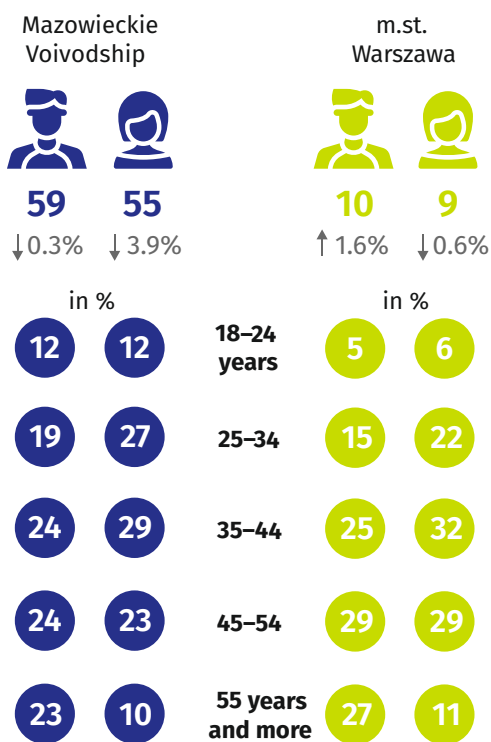

Labour market in January 2025

Data on Mazowieckie Voivodship
and m.st. Warszawa

Average employment and monthly gross wages and salaries in the enterprise sector *

Registered unemployed persons at the end of month

by sex and age (in thousands)

Indices of the number of the registered unemployed at the end of month

(previous month=100)

Registered unemployment rate

Registered unemployment rate in regions of Mazowieckie Voivodship