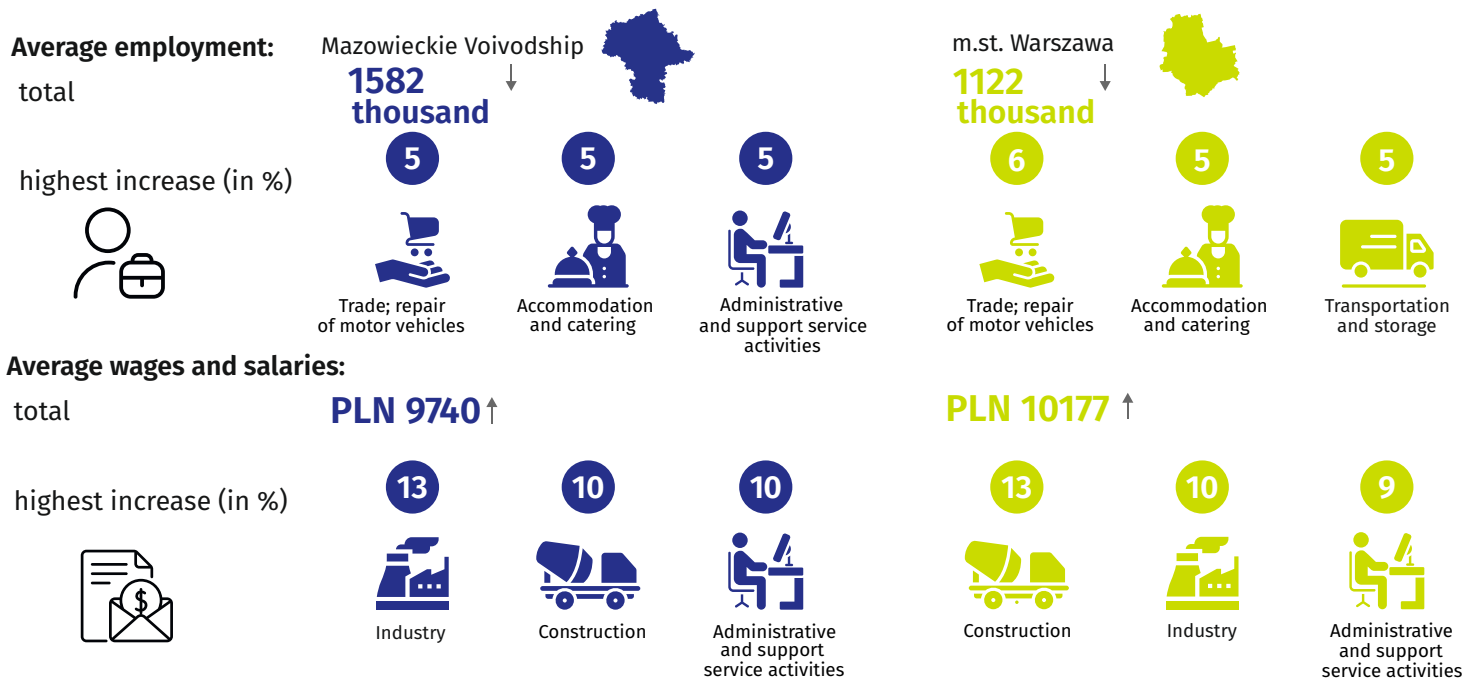

Labour market in January 2025

Data on Mazowieckie Voivodship
and m.st. Warszawa

Average employment and monthly gross wages and salaries in the enterprise sector *

Registered unemployed persons at the end of month