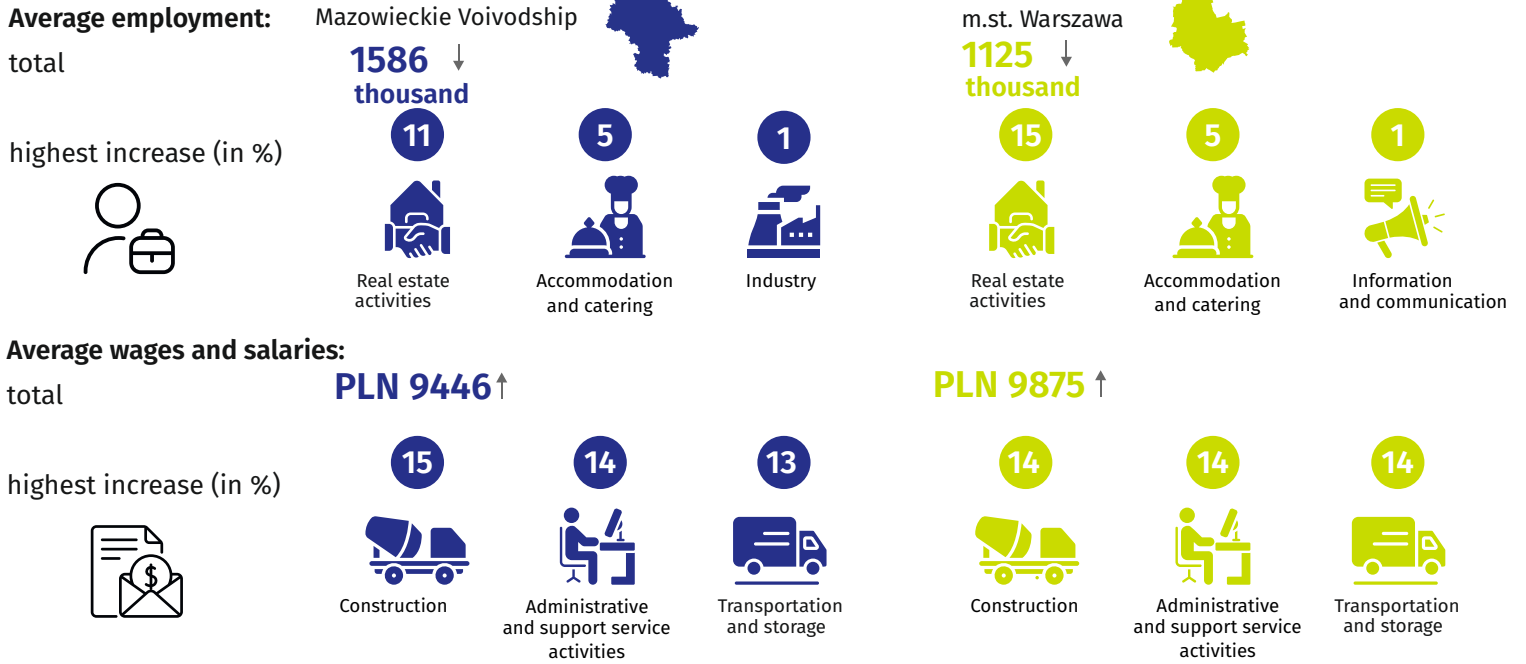

Labour market in August 2024

Data on Mazowieckie Voivodship
and m.st. Warszawa

Average employment and monthly gross wages and salaries in the enterprise sector *

Registered unemployed persons at the end of month