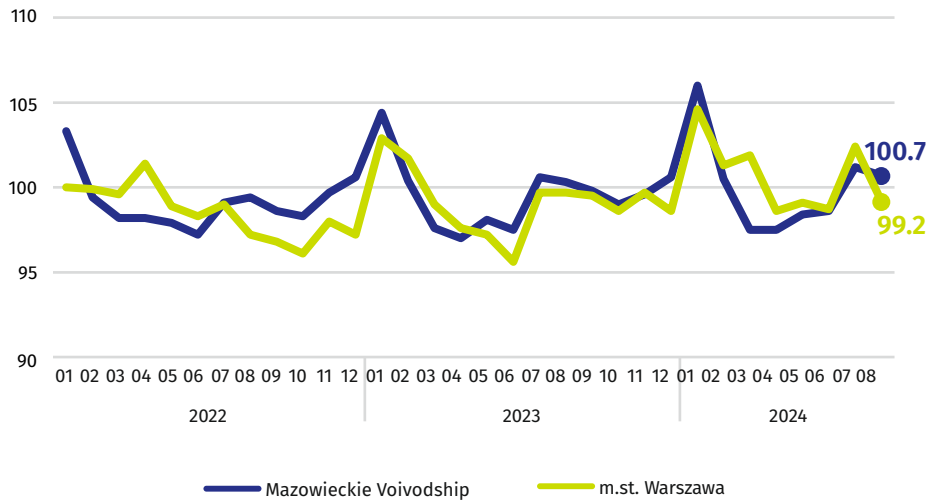

Indices of the number of the registered unemployed at the end of month

(previous month=100)