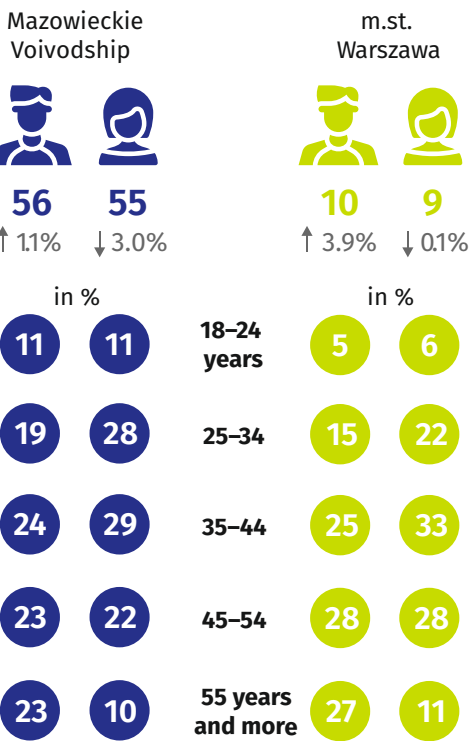

Labour market in August 2024

Data on Mazowieckie Voivodship
and m.st. Warszawa

Average employment and monthly gross wages and salaries in the enterprise sector *

Registered unemployed persons at the end of month

by sex and age (in thousands)

Indices of the number of the registered unemployed at the end of month

(previous month=100)

Registered unemployment rate

Registered unemployment rate in regions of Mazowieckie Voivodship