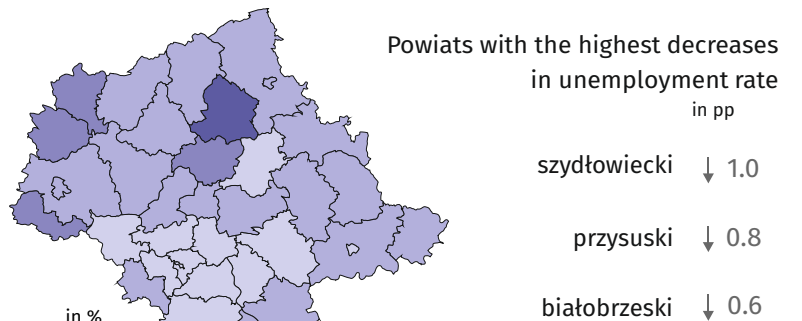

by sex and age (in thousands)

Indices of the number of the registered unemployed at the end of month

(previous month=100)

Registered unemployment rate

Registered unemployment rate in regions of Mazowieckie Voivodship