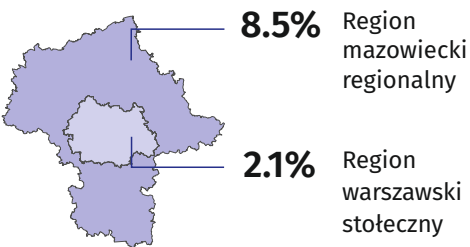

by sex and age (in thousands)

Indices of the number of the registered unemployed at the end of month

(previous month=100)

Registered unemployment rate

Registered unemployment rate in regions of Mazowieckie Voivodship