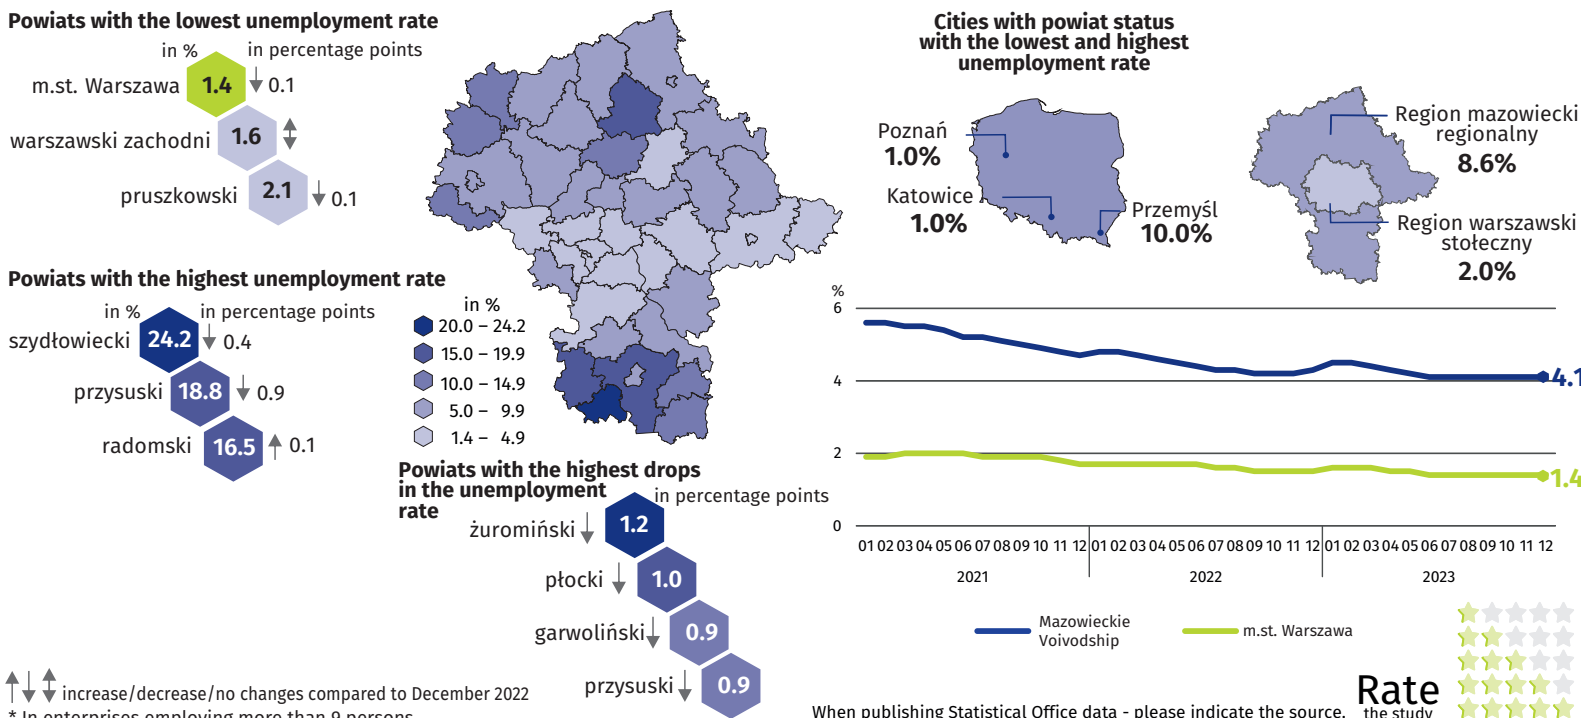

* In enterprises employing more than 9 persons.