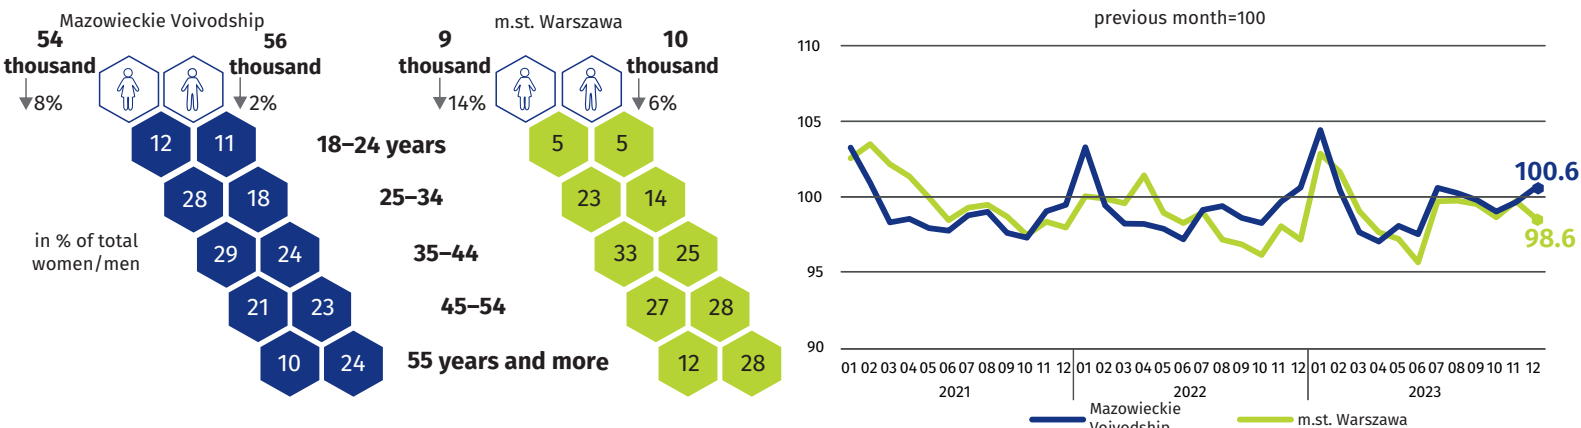

Registered unemployment rate