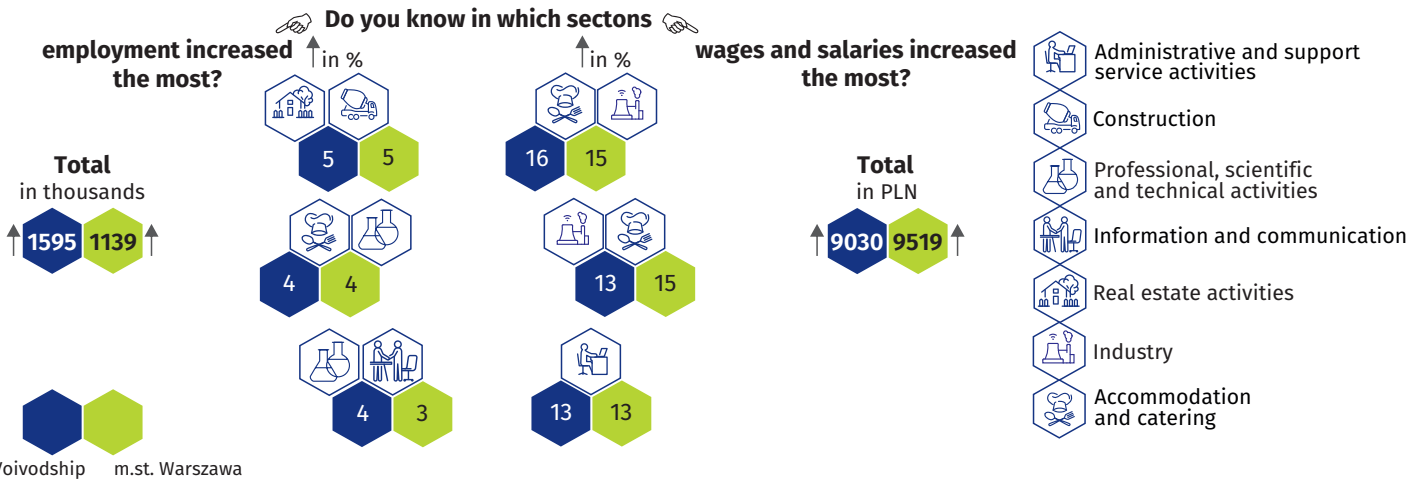

Labour market in December 2023

Do you know that ...

1/4 of unemployed men
in Warszawa
had higher education

Data on Mazowieckie Voivodship and m.st. Warszawa

Average employment and average monthly gross wages and salaries in the enterprise sector *

Registered unemployed persons at the end of month

Registered unemployment rate

* In enterprises employing more than 9 persons.