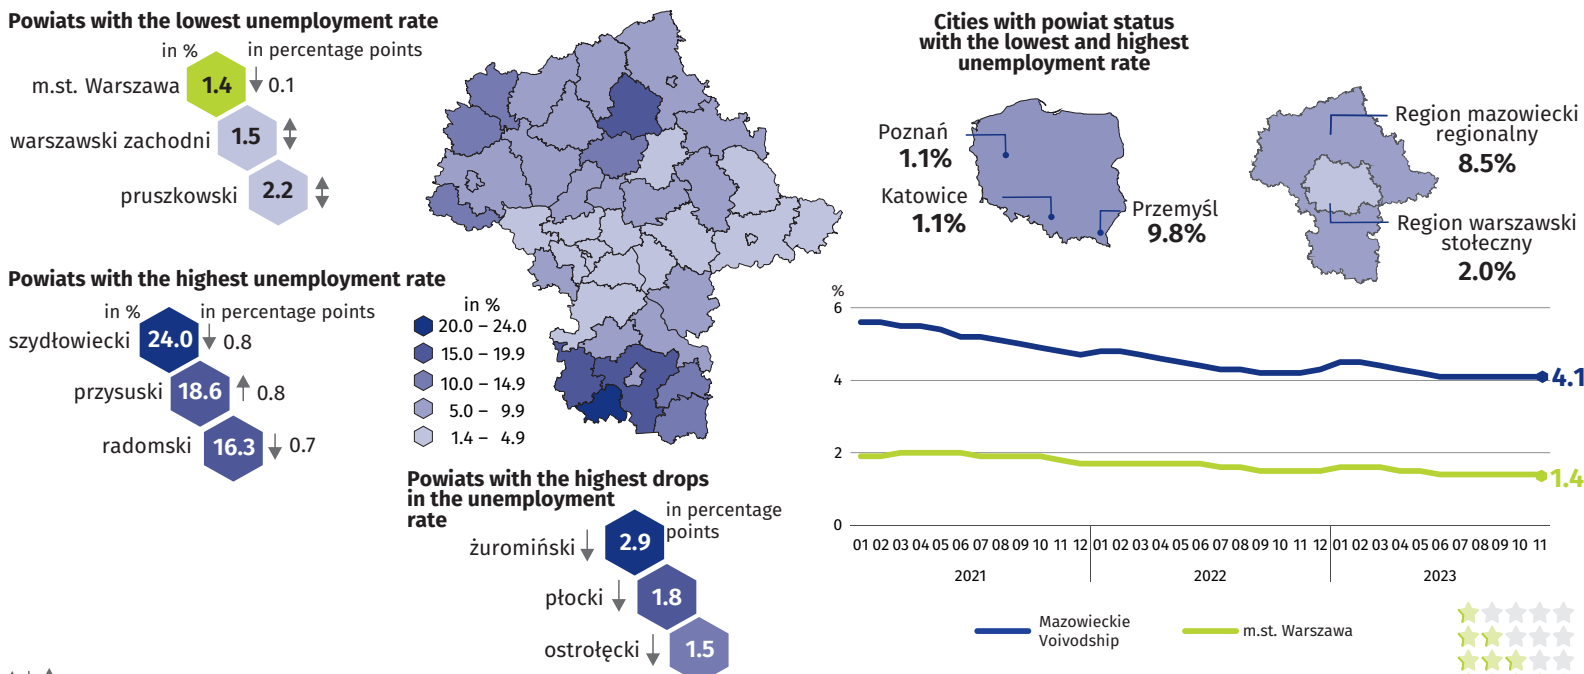

↑ ↓ ↔ increase/decrease/no changes compared to November 2022
* In enterprises employing more than 9 persons.