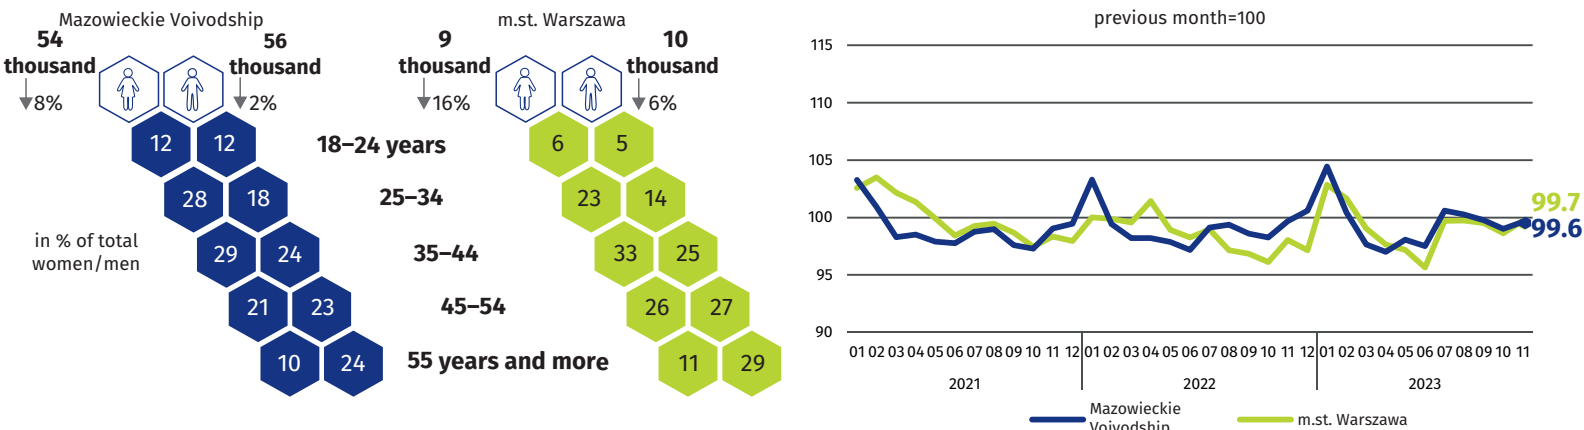

Registered unemployed persons at the end of month

Registered unemployment rate