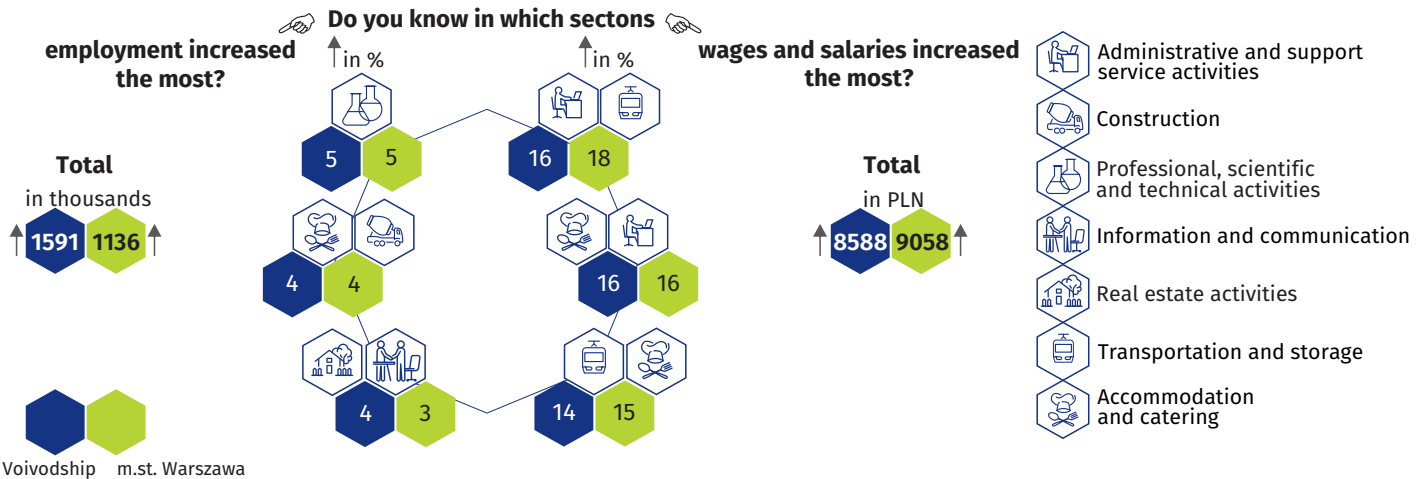

Labour market in November 2023

Do you know that ...

1/3 of the unemployed women in Warszawa were aged 35-44

Data on Mazowieckie Voivodship and m.st. Warszawa

Average employment and average monthly gross wages and salaries in the enterprise sector *