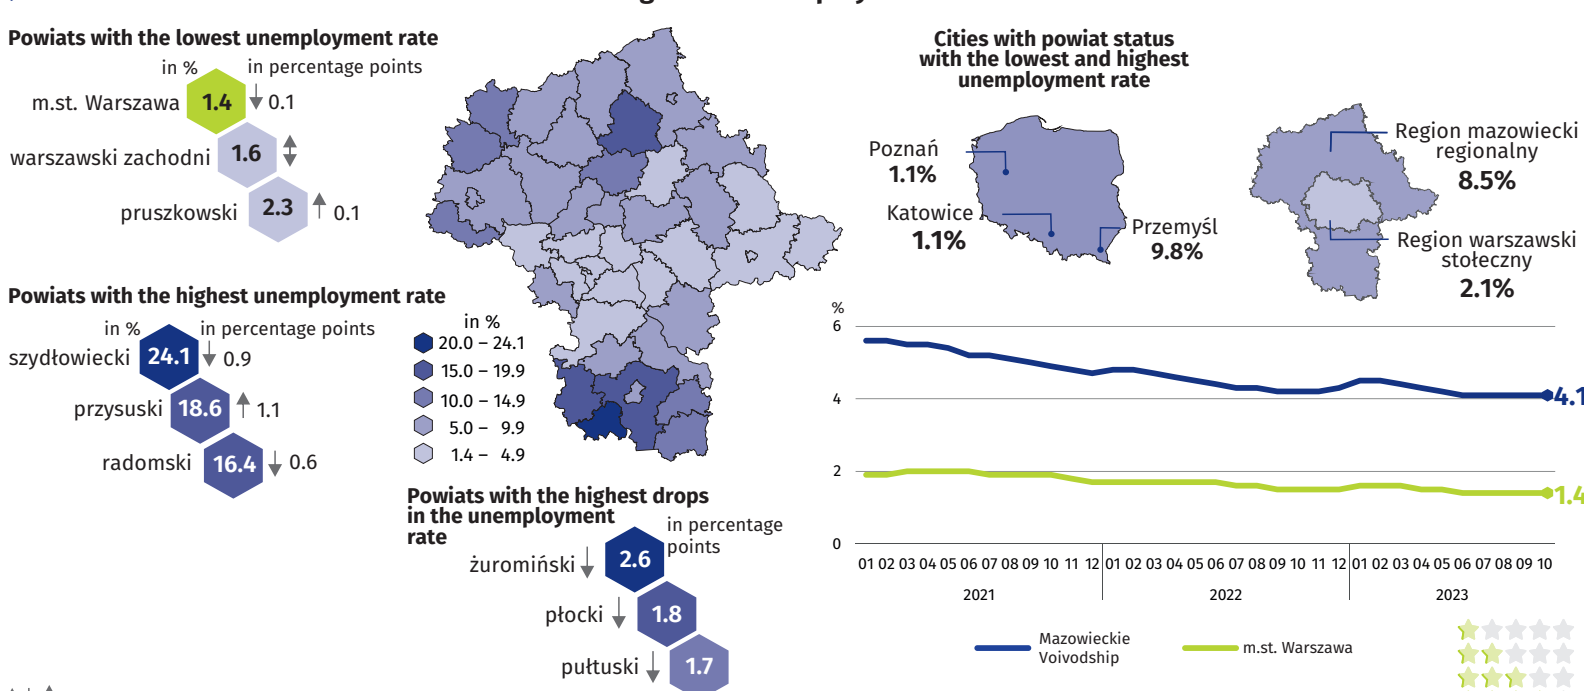

Registered unemployment rate

↑ ↓ ↔ increase/decrease/no changes compared to October 2022
* In enterprises employing more than 9 persons.