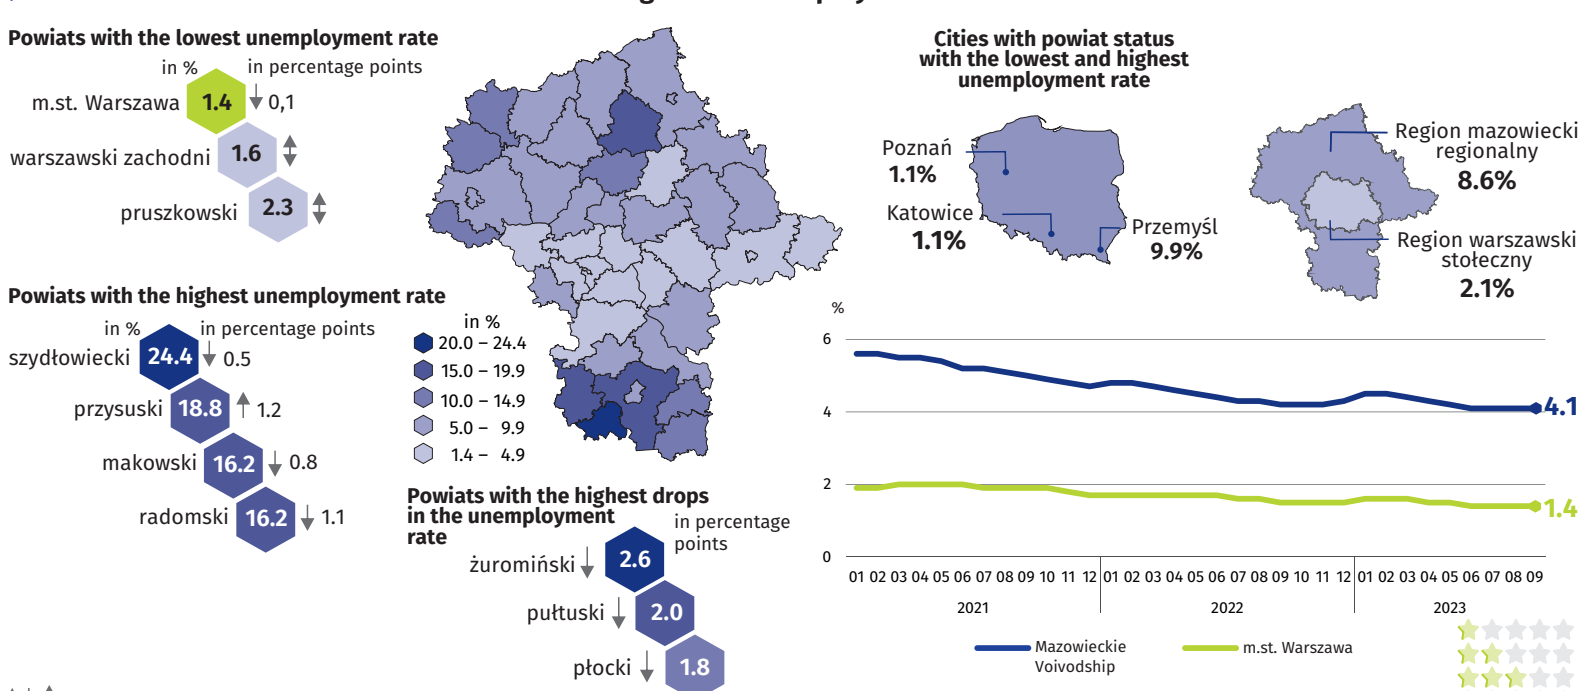

Registered unemployment rate

↑↓↔ increase/decrease/no changes compared to September 2022

* In enterprises employing more than 9 persons.

When publishing Statistical Office data - please indicate the source.

Rate
the study