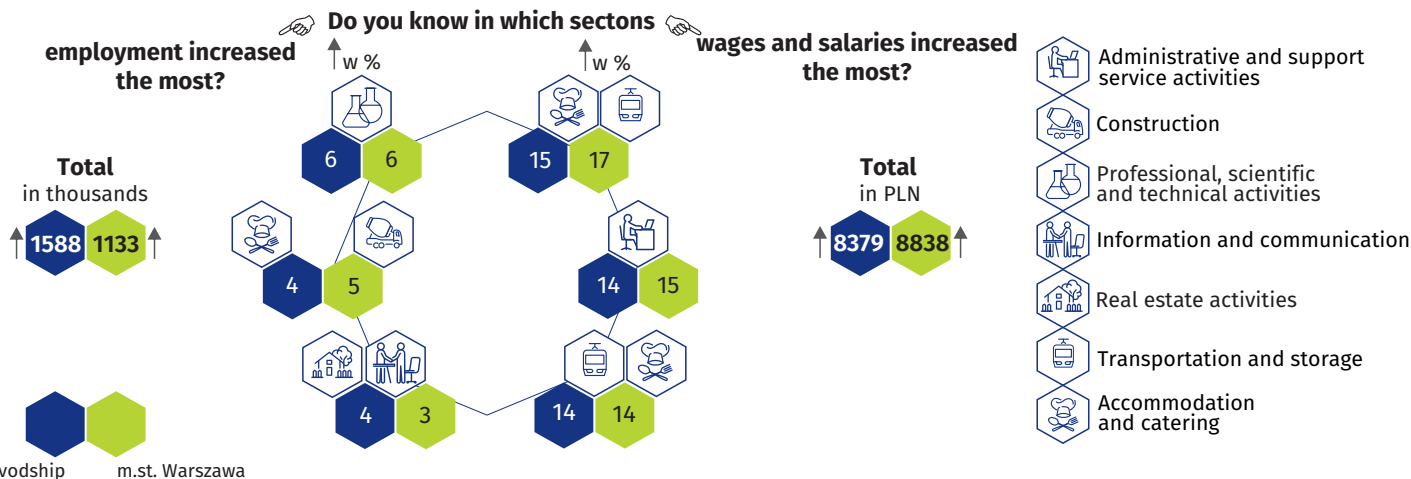

Labour market in September 2023

Do you know that ...

The highest unemployment rate in Poland was recorded in **szydłowiecki powiat**

Data on Mazowieckie Voivodship and m.st. Warszawa

Average employment and average monthly gross wages and salaries in the enterprise sector *

Registered unemployed persons at the end of month

Registered unemployment rate

↑↓↔ increase/decrease/no changes compared to September 2022

* In enterprises employing more than 9 persons.

When publishing Statistical Office data - please indicate the source.