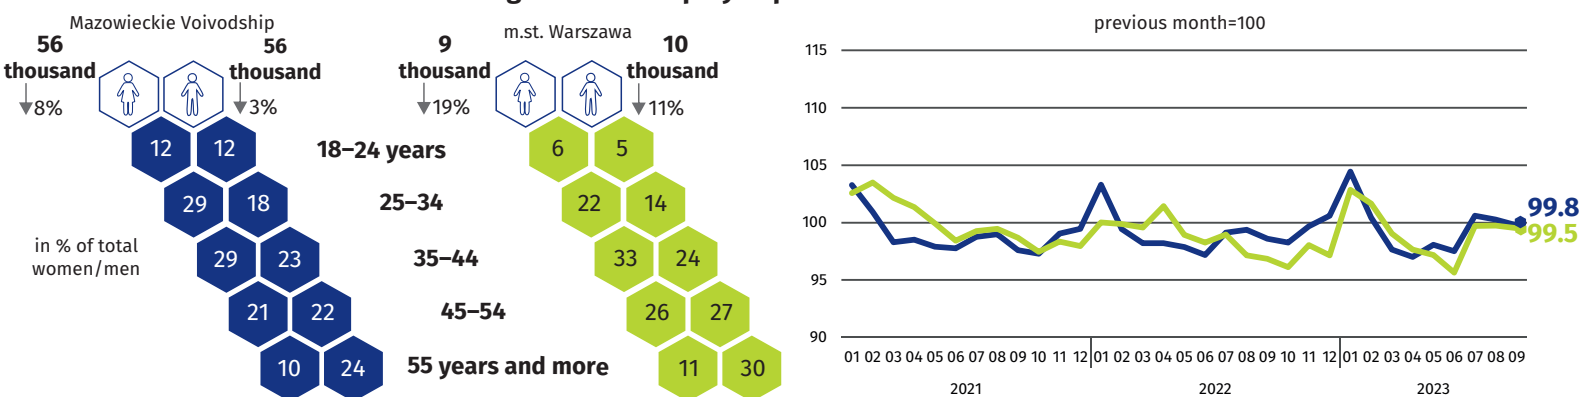

Registered unemployed persons at the end of month