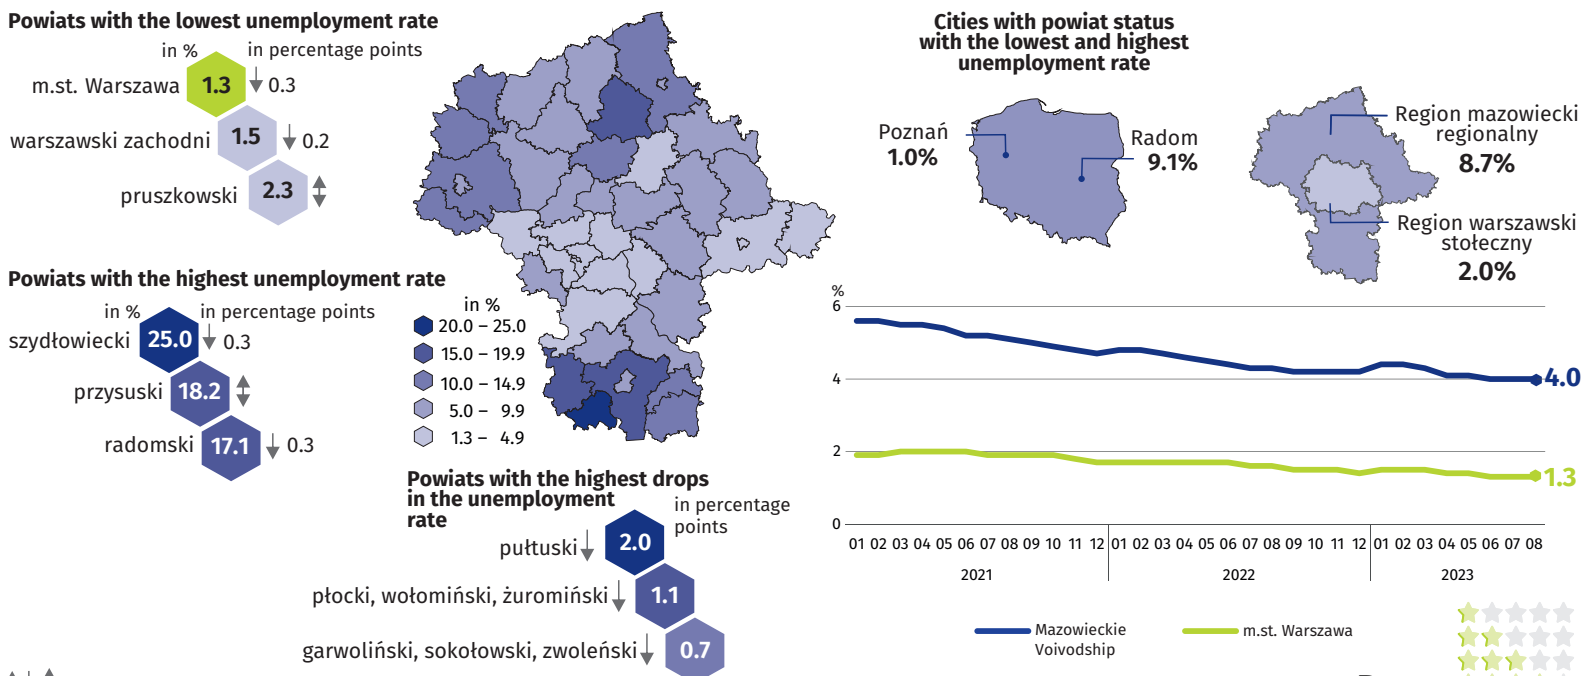

* In enterprises employing more than 9 persons.