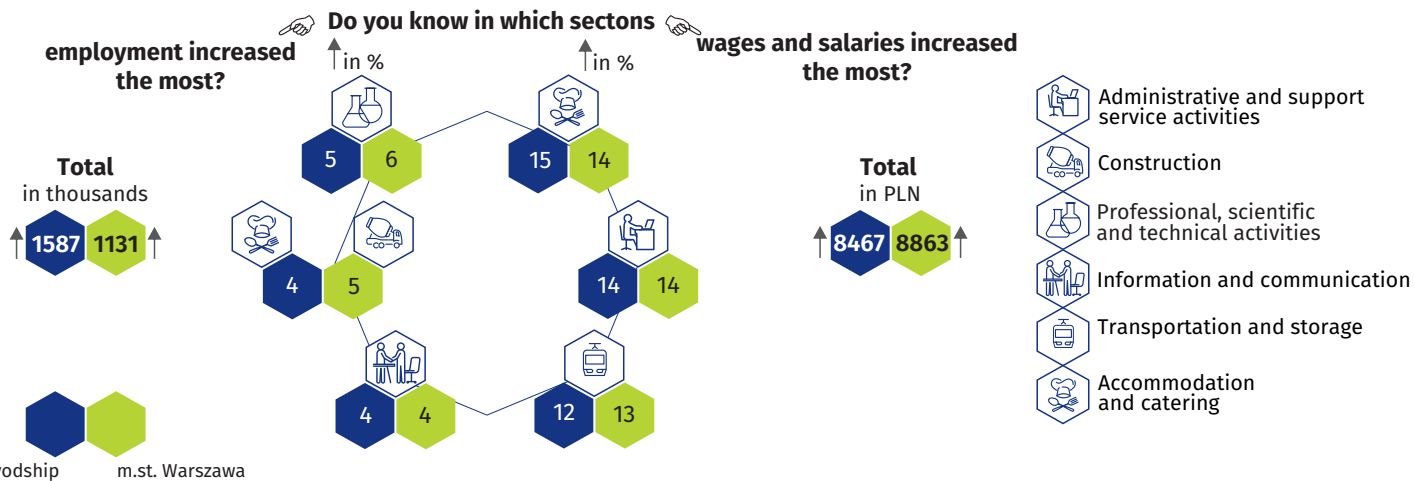

Labour market in August 2023

Do you know that ...

The highest unemployment rate in Poland was recorded in szydłowiecki powiat

Data on Mazowieckie Voivodship and m.st. Warszawa

Average employment and average monthly gross wages and salaries in the enterprise sector *

Registered unemployed persons at the end of month

Registered unemployment rate

* In enterprises employing more than 9 persons.