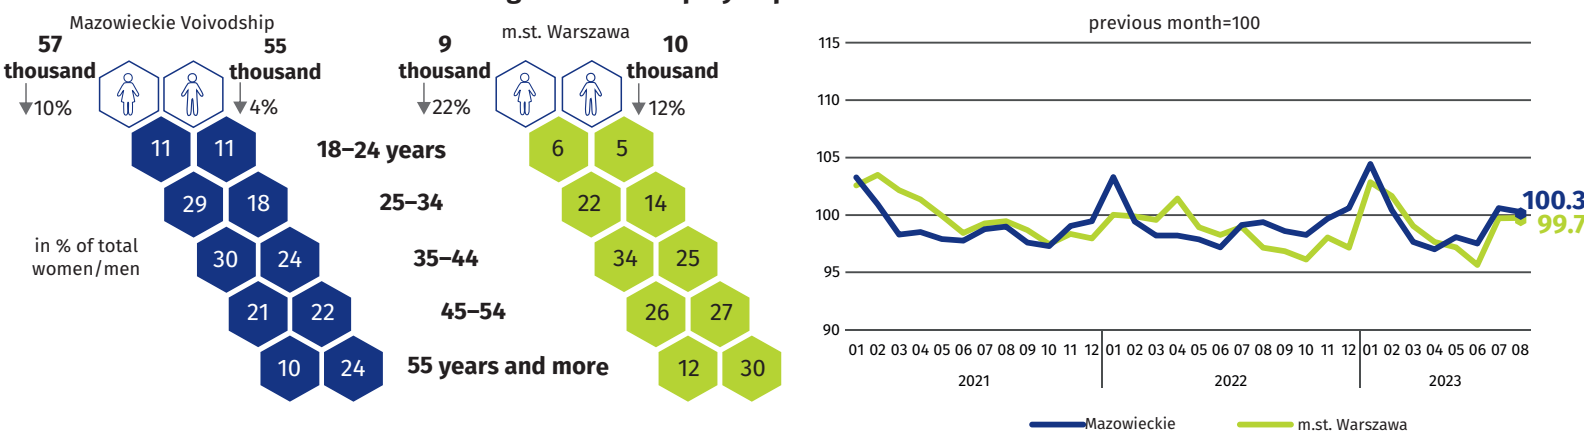

Registered unemployed persons at the end of month

Registered unemployment rate