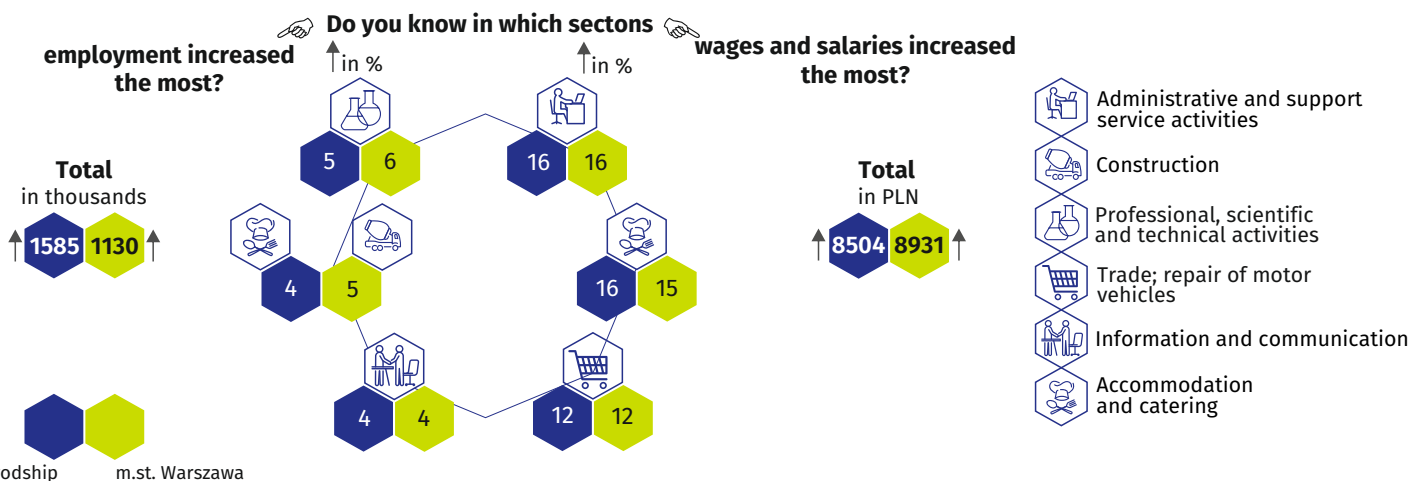

Labour market in July 2023

Do you know that ...

almost 1/3 of unemployed men in Warszawa were aged 35-44

Data on Mazowieckie Voivodship and m.st. Warszawa

Average employment and average monthly gross wages and salaries in the enterprise sector *