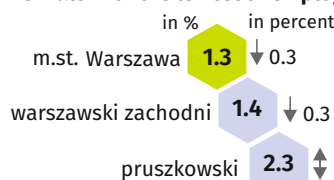

Labour market in July 2023

Do you know that ...

almost 1/3 of unemployed men in Warszawa were aged 35-44

Data on Mazowieckie Voivodship and m.st. Warszawa

Average employment and average monthly gross wages and salaries in the enterprise sector *

Registered unemployed persons at the end of month

Registered unemployment rate

Powiats with the lowest unemployment rate

Powiats with the highest unemployment rate

Cities with powiat status with the lowest and highest unemployment rate