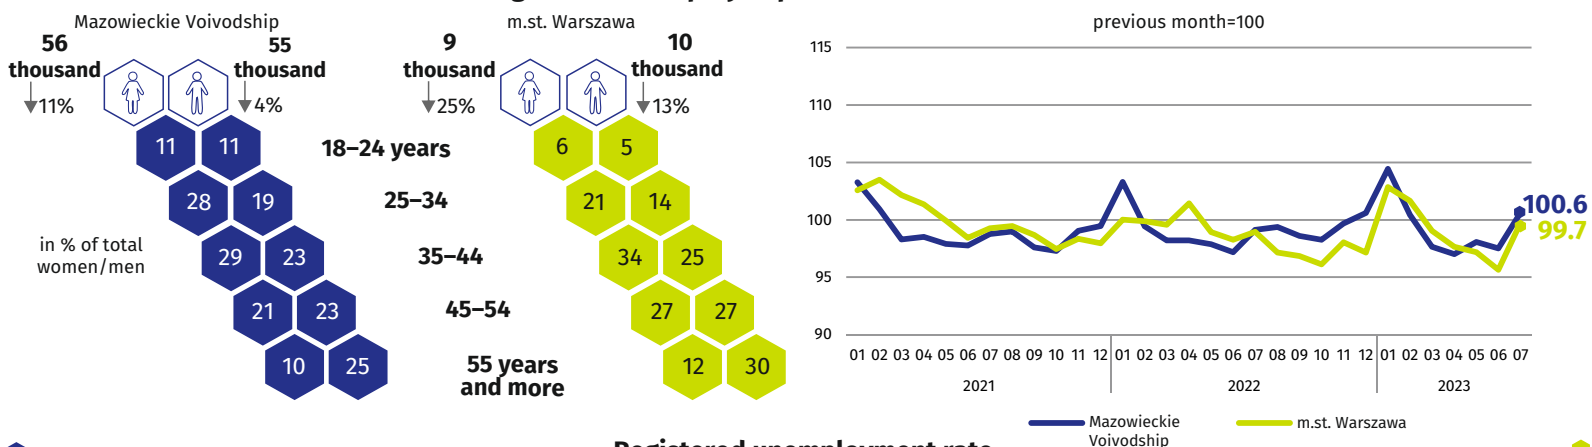

Registered unemployed persons at the end of month

Registered unemployment rate

Powiats with the lowest unemployment rate