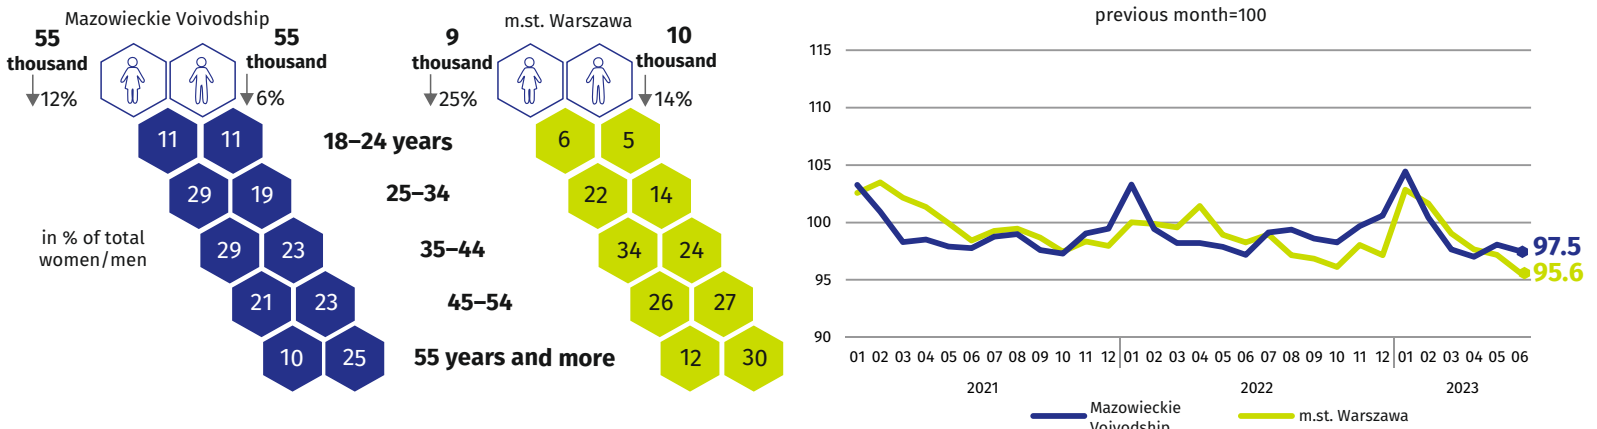

Labour market in June 2023

Do you know that ...

more than 1/3 of unemployed women in Warszawa were aged 35-44

Data on Mazowieckie Voivodship and m.st. Warszawa

Average employment and average monthly gross wages and salaries in the enterprise sector *

Registered unemployed persons at the end of month

Registered unemployment rate

Powiats with the lowest unemployment rate

Powiats with the highest unemployment rate

Powiats with the highest drops in the unemployment rate