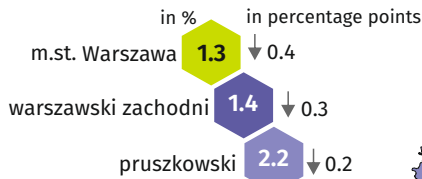

Labour market in June 2023

Do you know that ...

more than 1/3 of unemployed women in Warszawa were aged 35-44

Data on Mazowieckie Voivodship and m.st. Warszawa

Average employment and average monthly gross wages and salaries in the enterprise sector *

Registered unemployed persons at the end of month

Registered unemployment rate

Powiats with the lowest unemployment rate

Powiats with the highest unemployment rate

Powiats with the highest drops in the unemployment rate