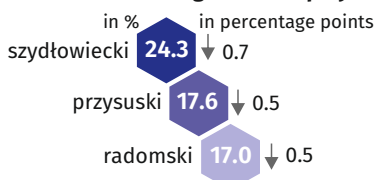

Labour market in June 2023

Do you know that ...

more than 1/3 of unemployed women in Warszawa were aged 35-44

Data on Mazowieckie Voivodship and m.st. Warszawa

Average employment and average monthly gross wages and salaries in the enterprise sector *

Registered unemployed persons at the end of month

Registered unemployment rate

Powiats with the lowest unemployment rate

Powiats with the highest unemployment rate

Powiats with the highest drops in the unemployment rate

Rate the study