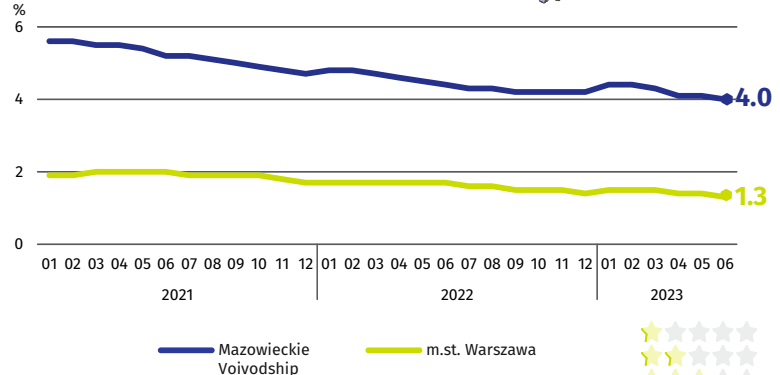

↑ ↓ increase/decrease compared to June 2022

* In enterprises employing more than nine persons.

When publishing Statistical Office data - please indicate the source.

Rate the study