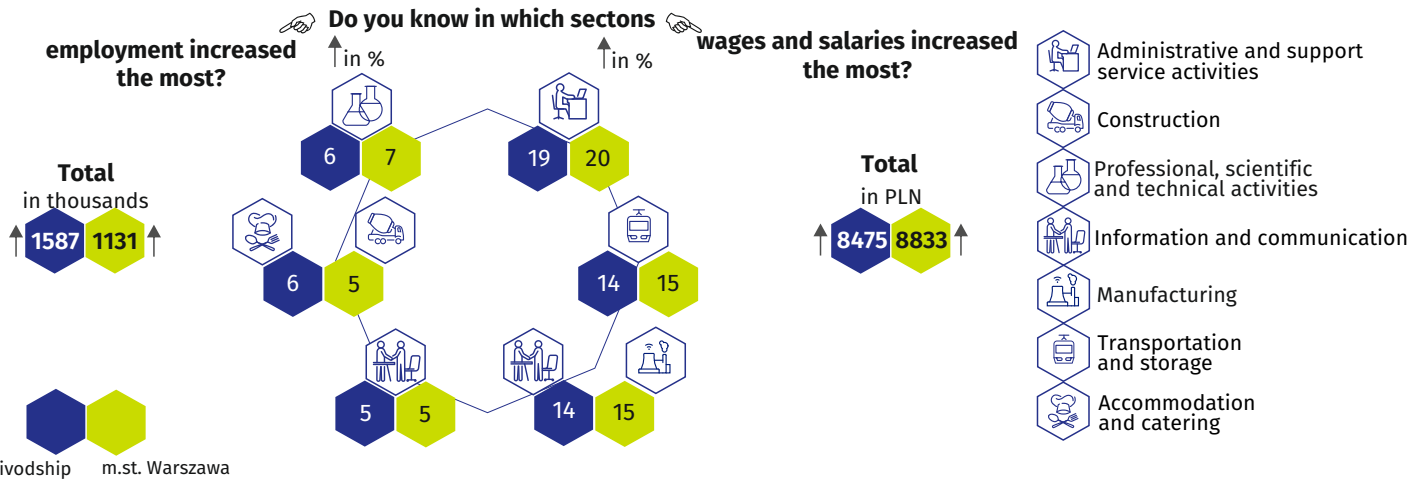

Labour market in June 2023

Do you know that ...

more than 1/3 of unemployed women in Warszawa were aged 35-44

Data on Mazowieckie Voivodship and m.st. Warszawa

Average employment and average monthly gross wages and salaries in the enterprise sector *

Registered unemployed persons at the end of month

Registered unemployment rate

Powiats with the lowest unemployment rate

Powiats with the highest unemployment rate

Powiats with the highest drops in the unemployment rate