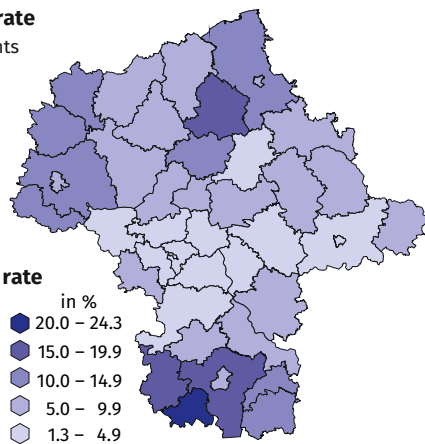

Labour market in June 2023

Do you know that ...

more than 1/3 of unemployed women in Warszawa were aged 35-44

Data on Mazowieckie Voivodship and m.st. Warszawa

Average employment and average monthly gross wages and salaries in the enterprise sector *

Registered unemployed persons at the end of month

Registered unemployment rate

Powiats with the lowest unemployment rate

Powiats with the highest unemployment rate

Powiats with the highest drops in the unemployment rate

Rate the study