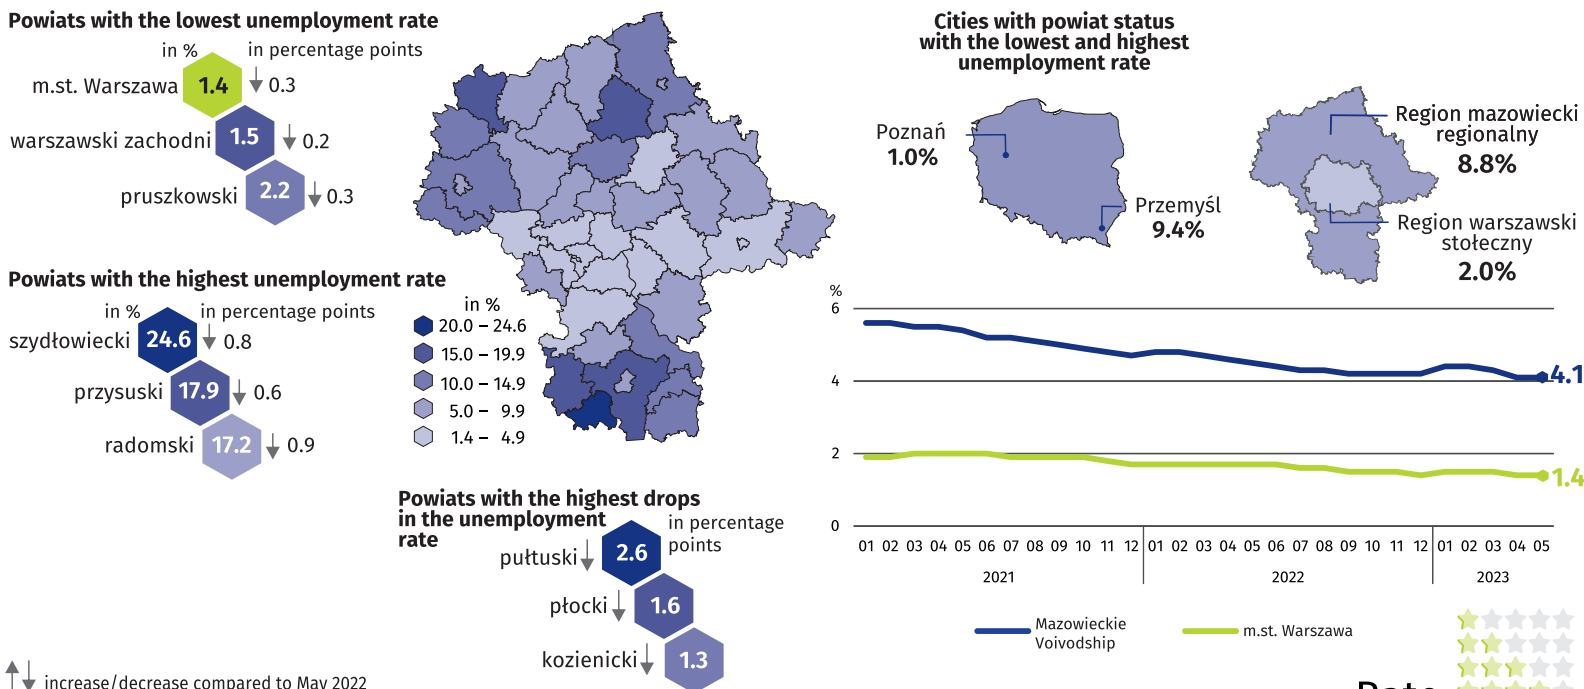

↑↓ increase/decrease compared to May 2022

* In enterprises employing more than nine persons.

When publishing Statistical Office data - please indicate the source.

Rate
the study