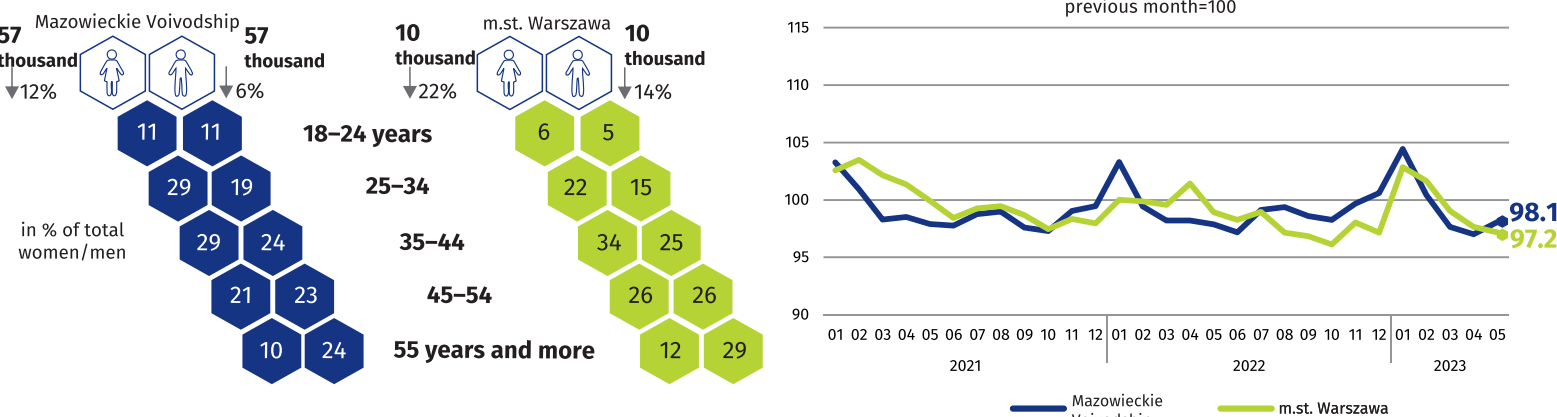

Labour market in May 2023

Do you know that ...

more than 1/3 of unemployed women in Warszawa were aged 35-44

Average employment and average monthly gross wages and salaries in the enterprise sector *

Registered unemployed persons at the end of month