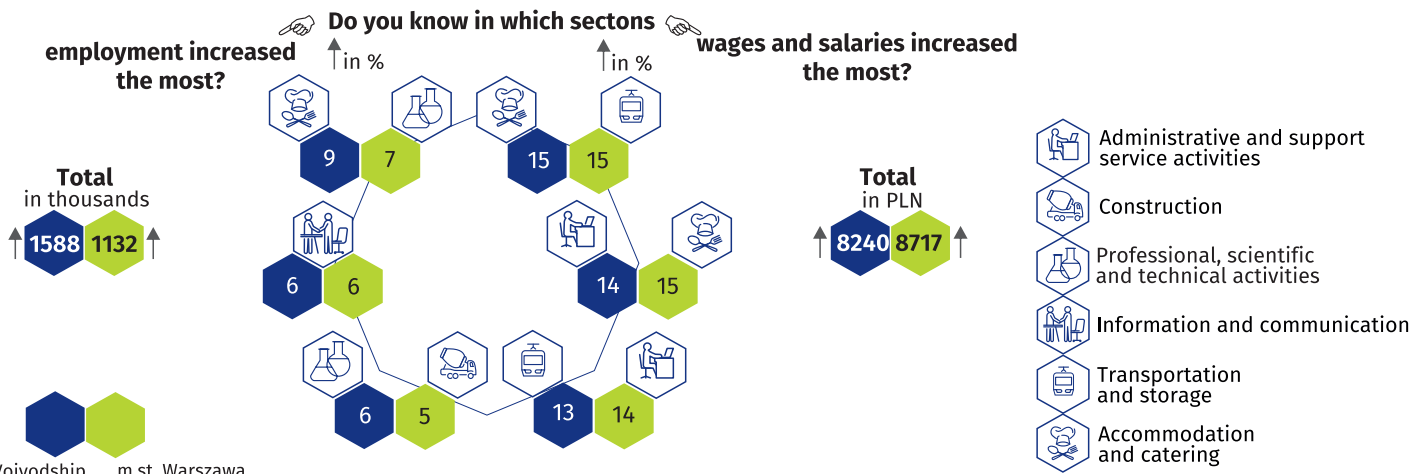

Labour market in May 2023

Do you know that ...

more than 1/3 of unemployed women in Warszawa were aged 35-44

Average employment and average monthly gross wages and salaries in the enterprise sector *

Registered unemployed persons at the end of month