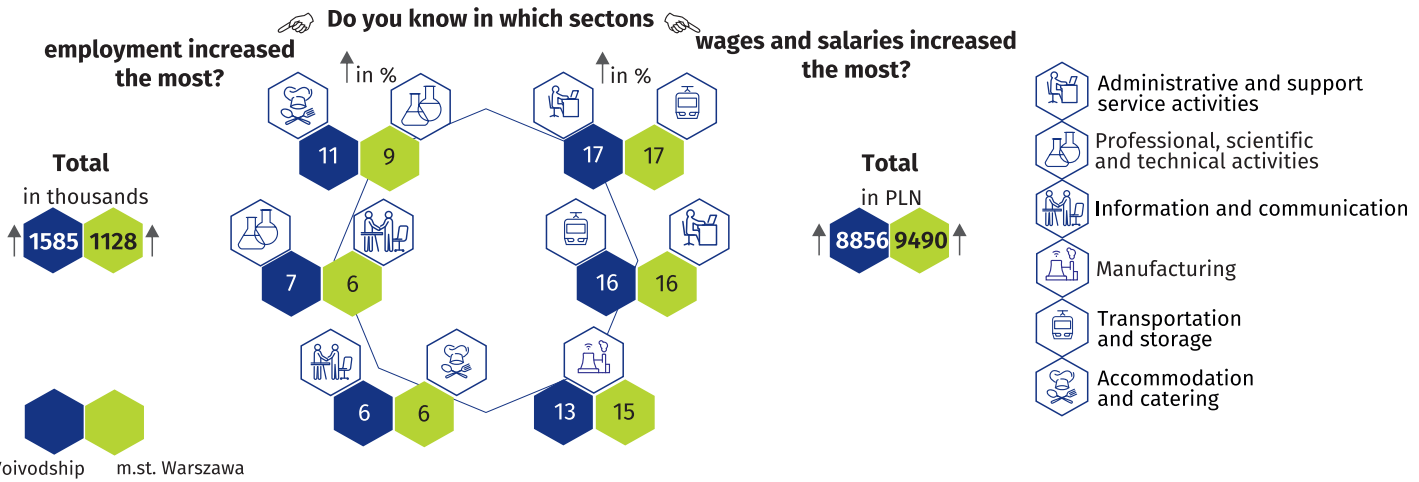

# Labour market in March 2023

Do you know that ...

more than 1/3 of unemployed women in Warszawa were aged 35-44

## Average employment and average monthly gross wages and salaries in the enterprise sector \*