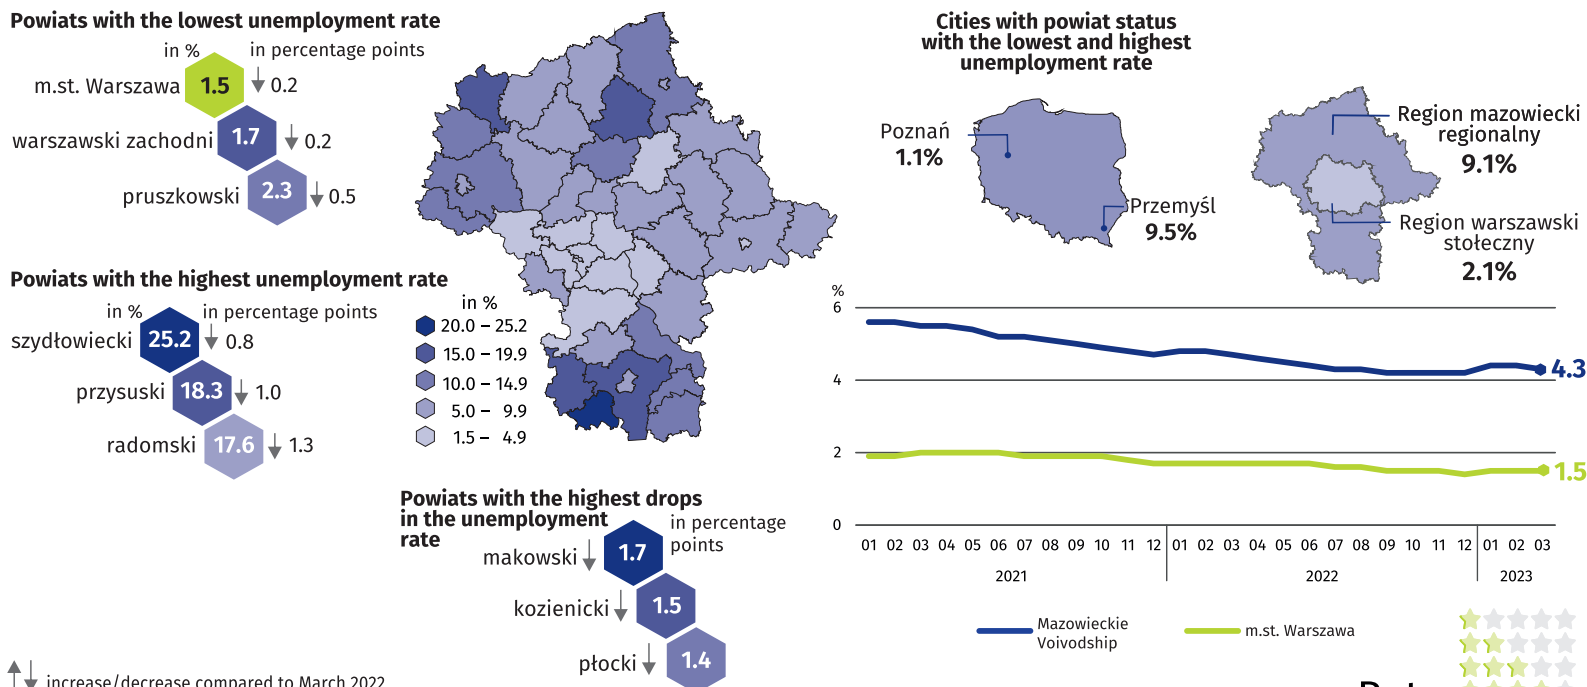

* In enterprises employing more than nine persons.