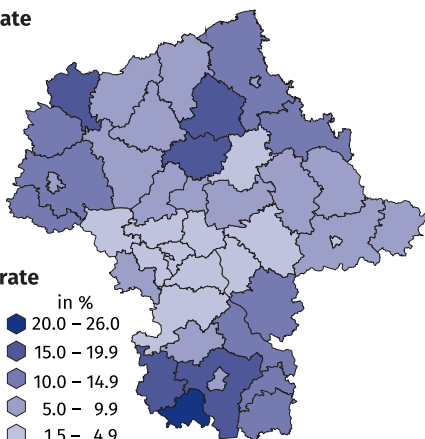

Do you know that in some sections employment increased the most wages and salaries increased the most

Total
in thousands
↑ 1596 1138 ↑

Total
in PLN
↑ 7959 8396 ↑

Mazowieckie Voivodship m.st. Warszawa

Registered unemployed persons at the end of month

Registered unemployment rate

Powiats with the lowest unemployment rate

Cities with powiat status with the lowest and highest unemployment rate

Powiats with the highest unemployment rate

Powiats with the highest drops in the unemployment rate