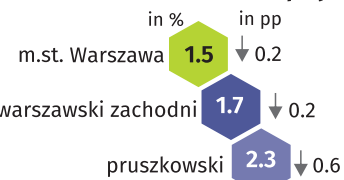

Do you know that in some sections employment increased the most wages and salaries increased the most

Total
in thousands
↑ 1596 1138 ↑

Total
in PLN
↑ 7959 8396 ↑

Mazowieckie Voivodship m.st. Warszawa

Registered unemployed persons at the end of month

Registered unemployment rate

Powiats with the lowest unemployment rate

Cities with powiat status with the lowest and highest unemployment rate

Powiats with the highest unemployment rate

Powiats with the highest drops in the unemployment rate