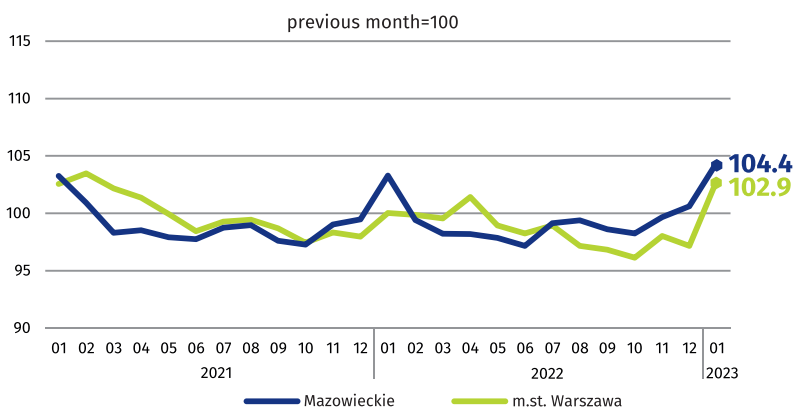

Do you know that in some sections employment increased the most wages and salaries increased the most

Total
in thousands
↑ 1596 1138 ↑

Total
in PLN
↑ 7959 8396 ↑

Mazowieckie Voivodship m.st. Warszawa

Registered unemployed persons at the end of month