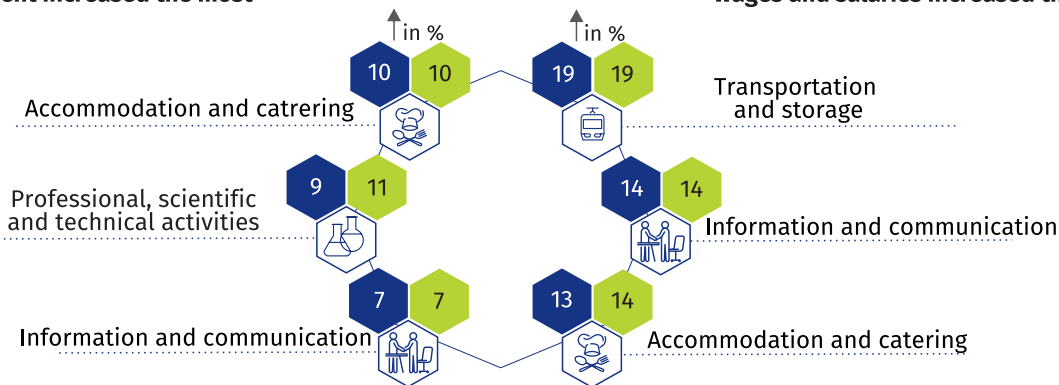

Average employment and average monthly gross wages and salaries in the enterprise sector *

Do you know that in some sections employment increased the most wages and salaries increased the most

Total
in thousands
↑ 1596 1138 ↑

Total
in PLN
↑ 7959 8396 ↑

Mazowieckie Voivodship m.st. Warszawa