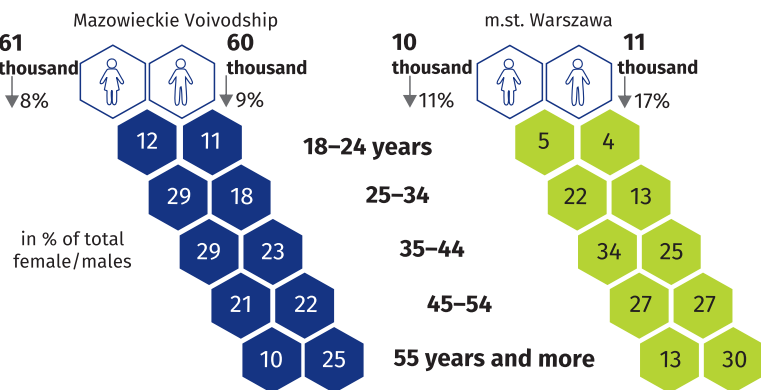

Do you know that in some sections employment increased the most wages and salaries increased the most

Total
in thousands
↑ 1596 1138 ↑

Total
in PLN
↑ 7959 8396 ↑

Mazowieckie Voivodship m.st. Warszawa

Registered unemployed persons at the end of month