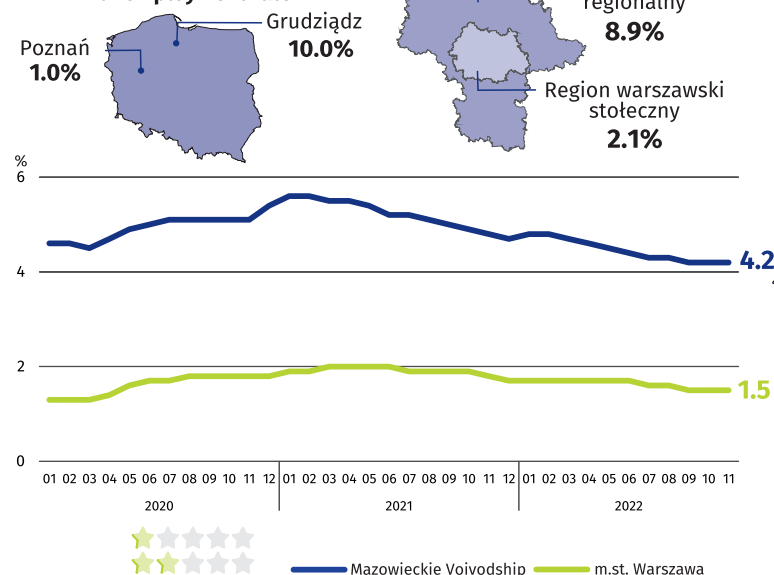

## REGISTERED UNEMPLOYMENT

Indices of the number of unemployed persons registered at the end of month

↓ spadek w stosunku do listopada 2021 r.

## REGISTERED UNEMPLOYMENT RATE

Cities with powiat status with the lowest/highest unemployment rate

Powiaty with the highest unemployment rate

m.st. Warszawa, warszawski zachodni – 1.5%  
pruszkowski – 2.2%  
grójcecki – 2.3%

Powiaty with the highest drops in unemployment rate

szymbarkowski – 24.8%  
przysuski – 17.8%  
radomski – 17.0%