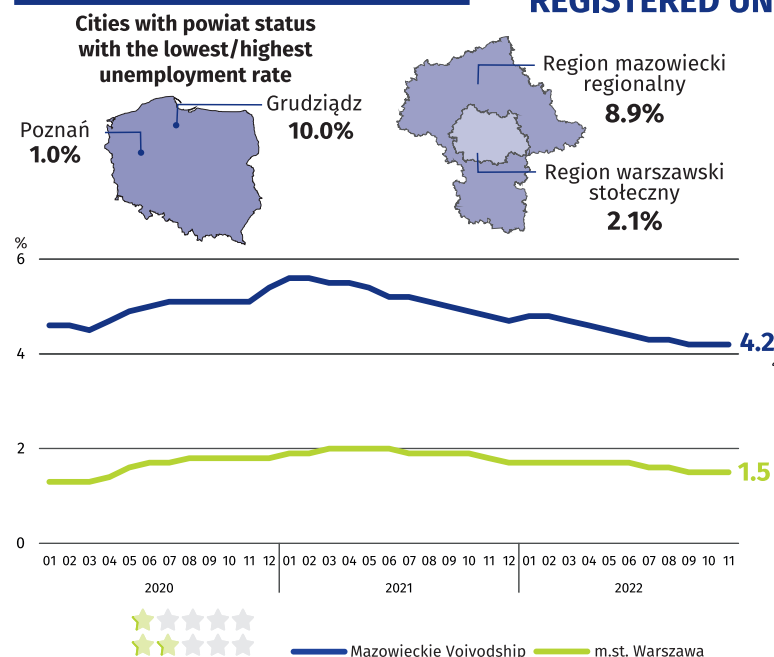

Data on Mazowieckie Voivodship and m.st. Warszawa

## EMPLOYMENT AND WAGES AND SALARIES IN THE ENTERPRISE SECTOR

Average paid employment\*

Average monthly gross wages and salaries\*

\* In enterprises employing more than 9 persons.

## REGISTERED UNEMPLOYMENT

Indices of the number of unemployed persons registered at the end of month

↓ spadek w stosunku do listopada 2021 r.

## REGISTERED UNEMPLOYMENT RATE

Cities with powiat status with the lowest/highest unemployment rate

Powiaty with the highest unemployment rate

m.st. Warszawa, warszawski zachodni – 1.5%  
pruszkowski – 2.2%  
grójcecki – 2.3%