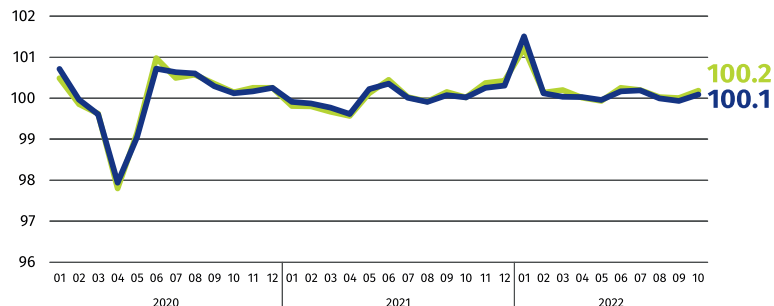

Data on Mazowieckie Voivodship and m.st. Warszawa

EMPLOYMENT AND WAGES AND SALARIES IN THE ENTERPRISE SECTOR

Average paid employment*

Mazowieckie Voivodship

1578
thousand

m.st. Warszawa

1121
thousand

previous month=100