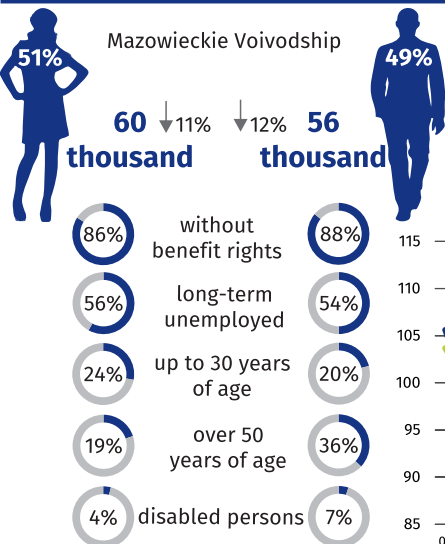

REGISTERED UNEMPLOYMENT

Indices of the number of unemployed persons registered at the end of month

previous month=100