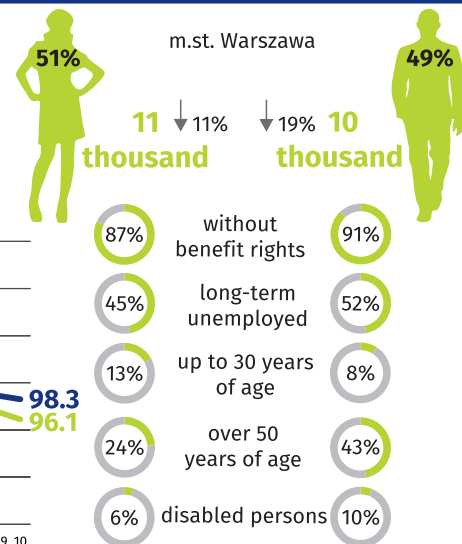

REGISTERED UNEMPLOYMENT

Indices of the number of unemployed persons registered at the end of month

previous month=100