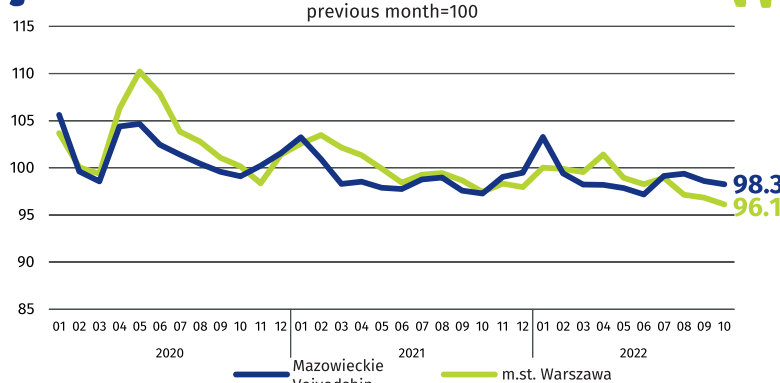

REGISTERED UNEMPLOYMENT

Indices of the number of unemployed persons registered at the end of month

previous month=100