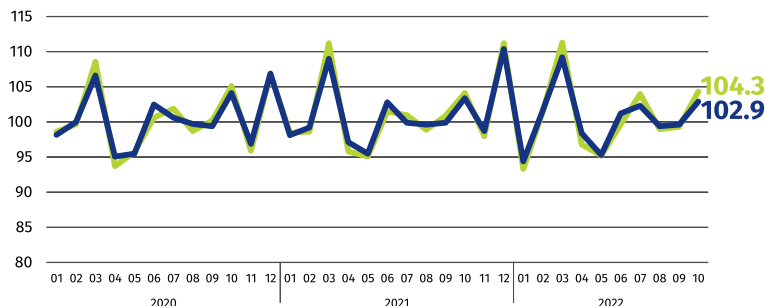

Average monthly gross wages and salaries*

Mazowieckie Voivodship

PLN 7863

m.st. Warszawa

PLN 8313

previous month=100

* In enterprises employing more than 9 persons.

REGISTERED UNEMPLOYMENT