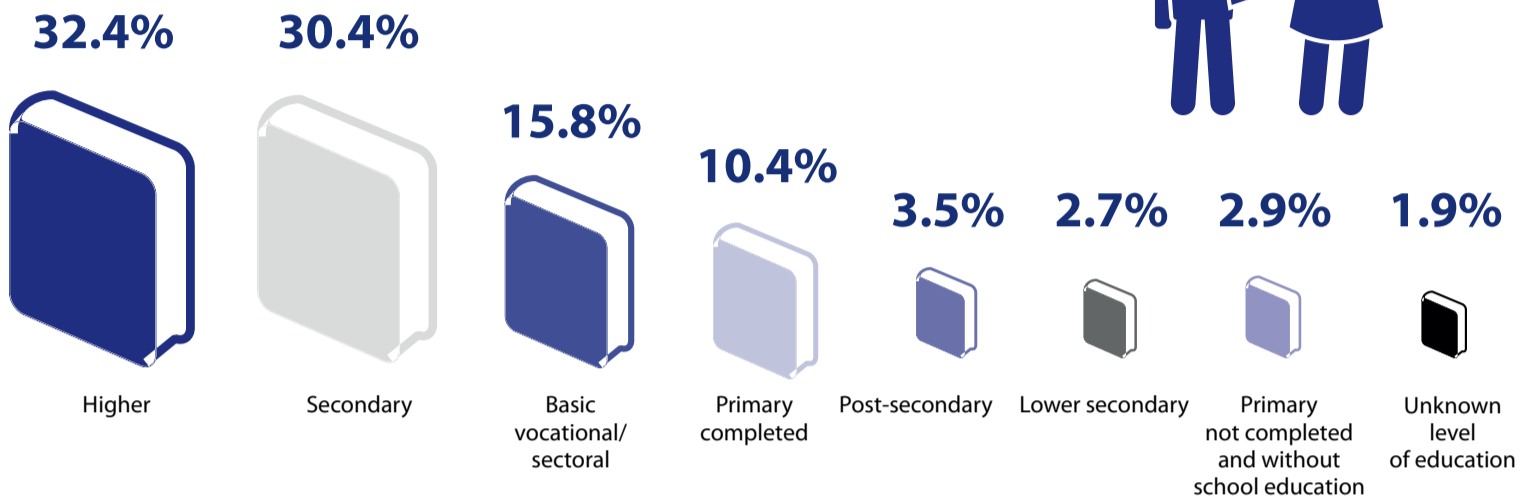

Education of population in Mazowieckie Voivodship based on the National Population and Housing Census 2021

(data on persons aged 13 and more)

Statistical Office in Warszawa

warszawa.stat.gov.pl/en/

@Warszawa_STAT

Population by level of education

Persons with higher education

In powiats (in %)

(in thousands)

women **914.3**

men **616.2**

urban **1192.4** areas

rural **338.0** areas