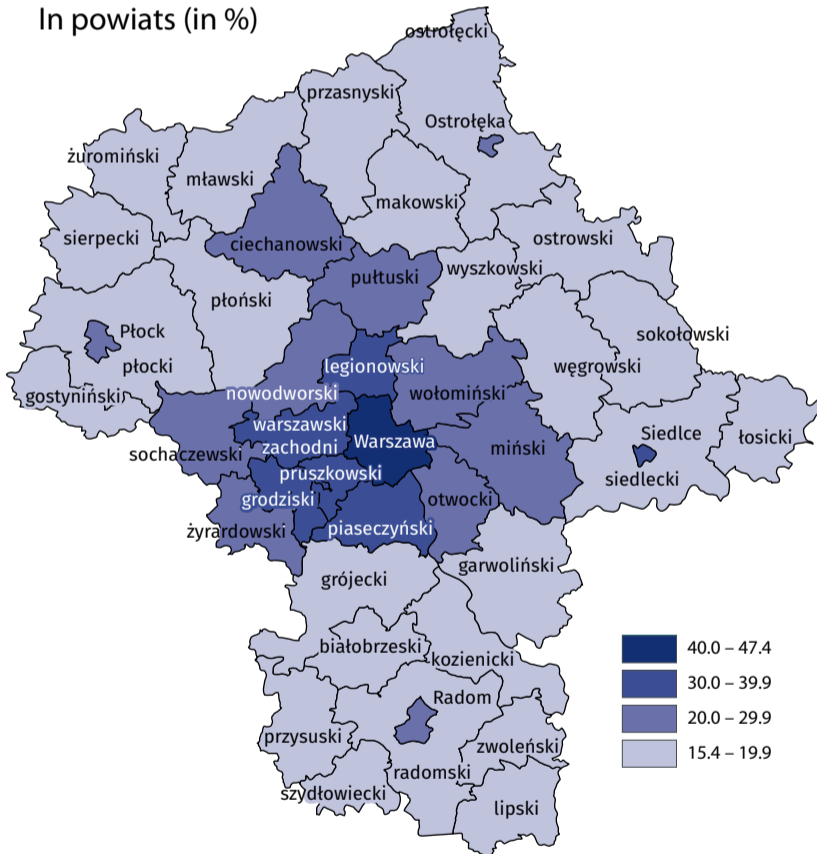

Education of population in Mazowieckie Voivodship based on the National Population and Housing Census 2021

(data on persons aged 13 and more)

Statistical Office in Warszawa

warszawa.stat.gov.pl/en/

@Warszawa_STAT

Population by level of education

Persons with higher education

In powiats (in %)

(in thousands)

women **914.3**

men **616.2**

urban **1192.4** areas

rural **338.0** areas