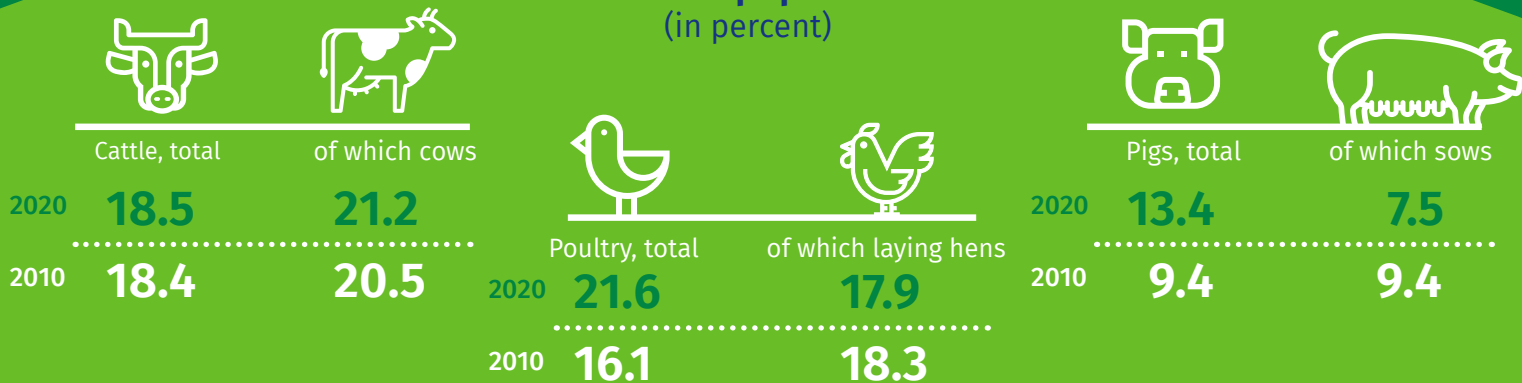

Total number of agricultural holdings (in thousands)

Structure of agricultural land

Structure of sown area

Share of Mazowieckie Voivodship in the national livestock population (in percent)

More information at <https://spisrolny.gov.pl>