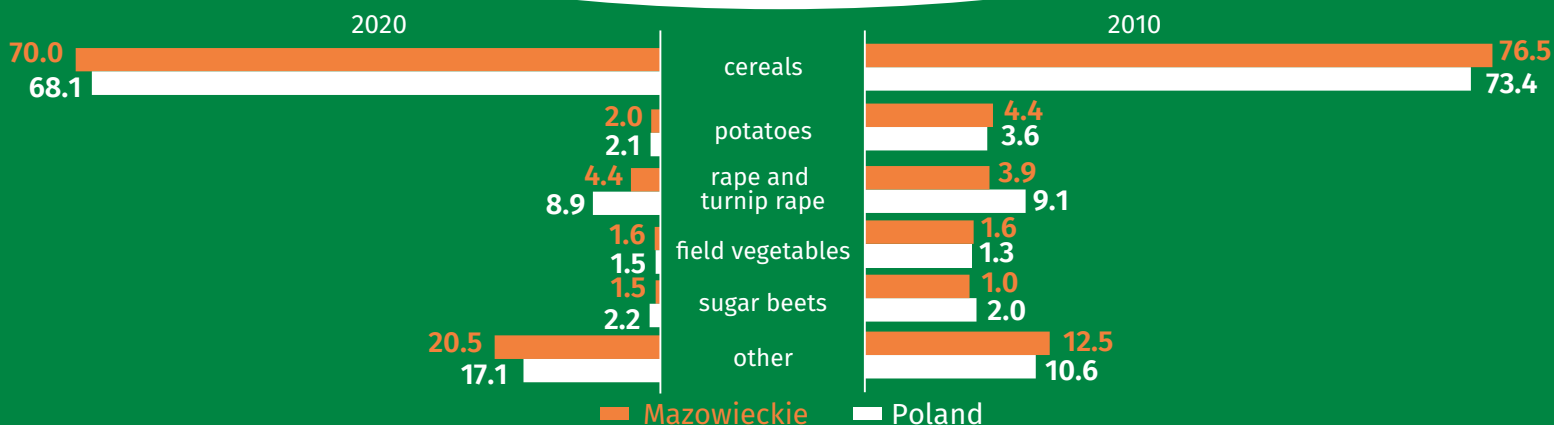

Total number of agricultural holdings (in thousands)

Structure of agricultural land

Structure of sown area

Share of Mazowieckie Voivodship in the national livestock population (in percent)

More information at <https://spisrolny.gov.pl>