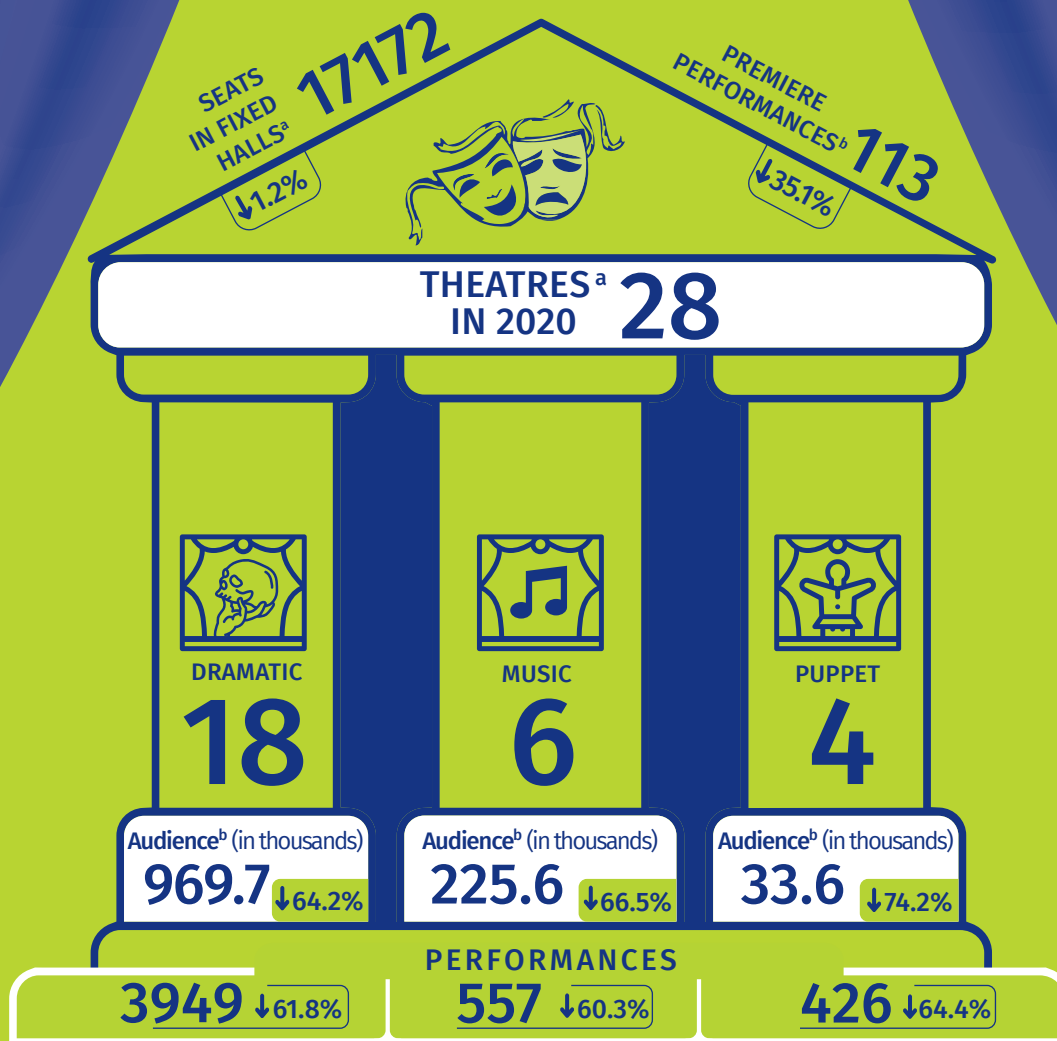

27 March

World Theatre Day

Data on Mazowieckie Voivodship

Theatre world during the COVID-19 pandemic

Average price of a theatre ticket

↑ ↓ increase/decrease compared to 2019.

^a As of 31 December. ^b During the year; in a fixed hall; by the seat.