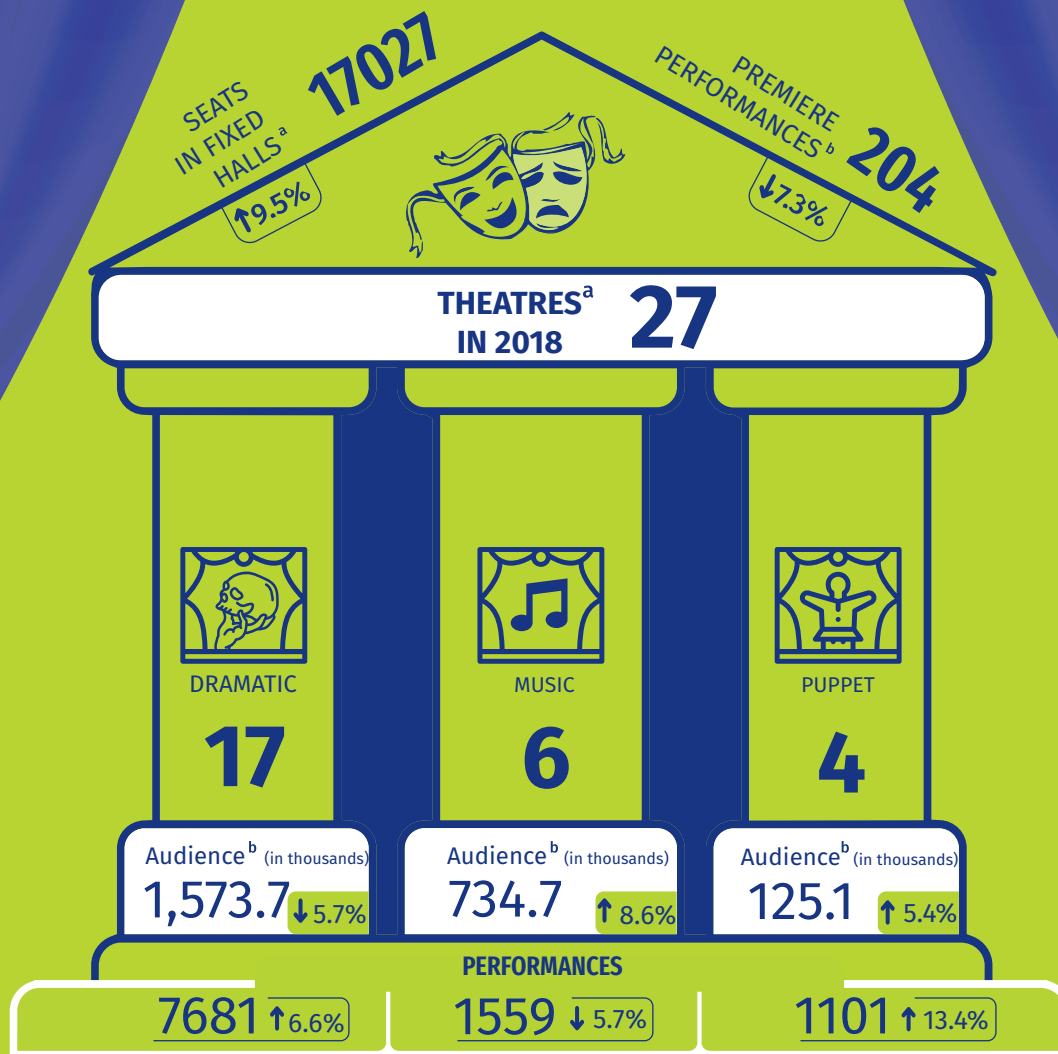

# 27 March World Theatre Day

Data on Mazowieckie Voivodship

Statistical Office  
in Warszawa

[warszawa.stat.gov.pl/en/](http://warszawa.stat.gov.pl/en/)

@Warszawa\_STAT

## Average price of a theatre ticket

Rate  
the study

↑ ↓ increase/decrease compared to 2017  
a As of 31st December. b During the year; in a fixed hall; by the seat.

When publishing Statistical Office data – please indicate the source.