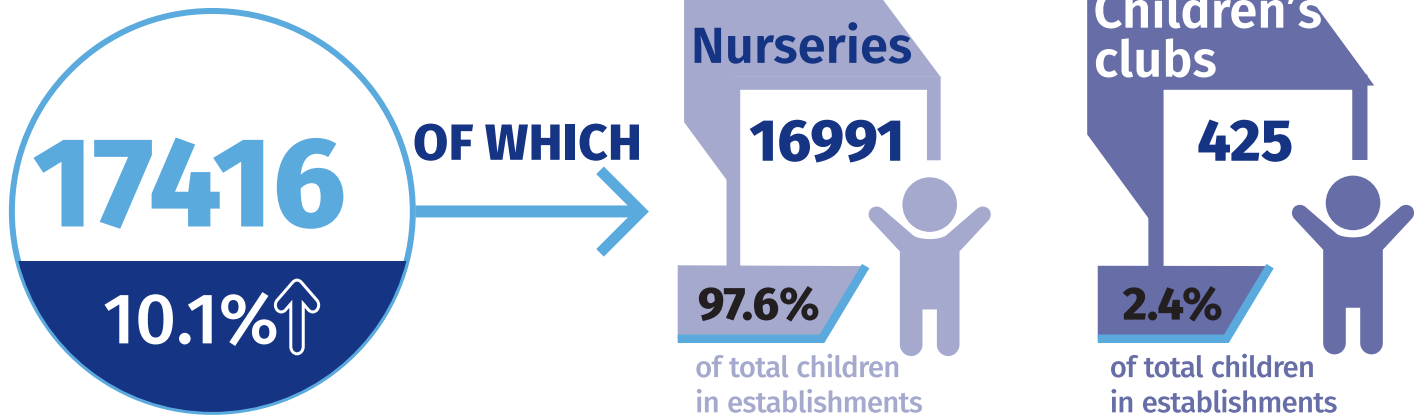

CHILDREN IN ESTABLISHMENTS