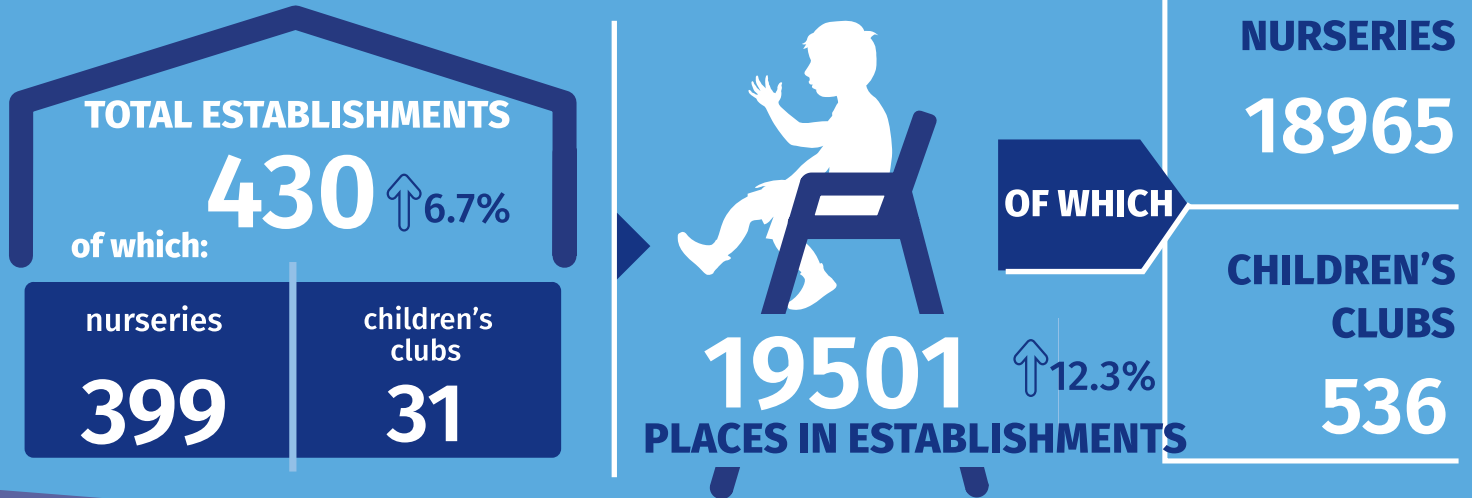

# Nurseries and children's clubs

Data on m.st. Warszawa  
As of 31 December 2022

Statistical Office  
in Warszawa

[warszawa.stat.gov.pl/en/](http://warszawa.stat.gov.pl/en/)

@Warszawa\_STAT

## NURSERIES AND CHILDREN'S CLUBS

## CHILDREN IN ESTABLISHMENTS