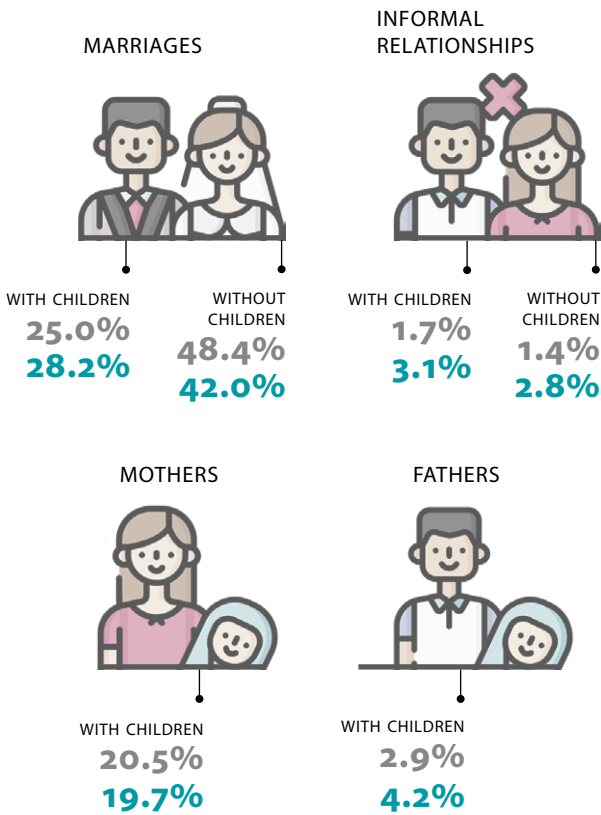

FAMILIES BY TYPES