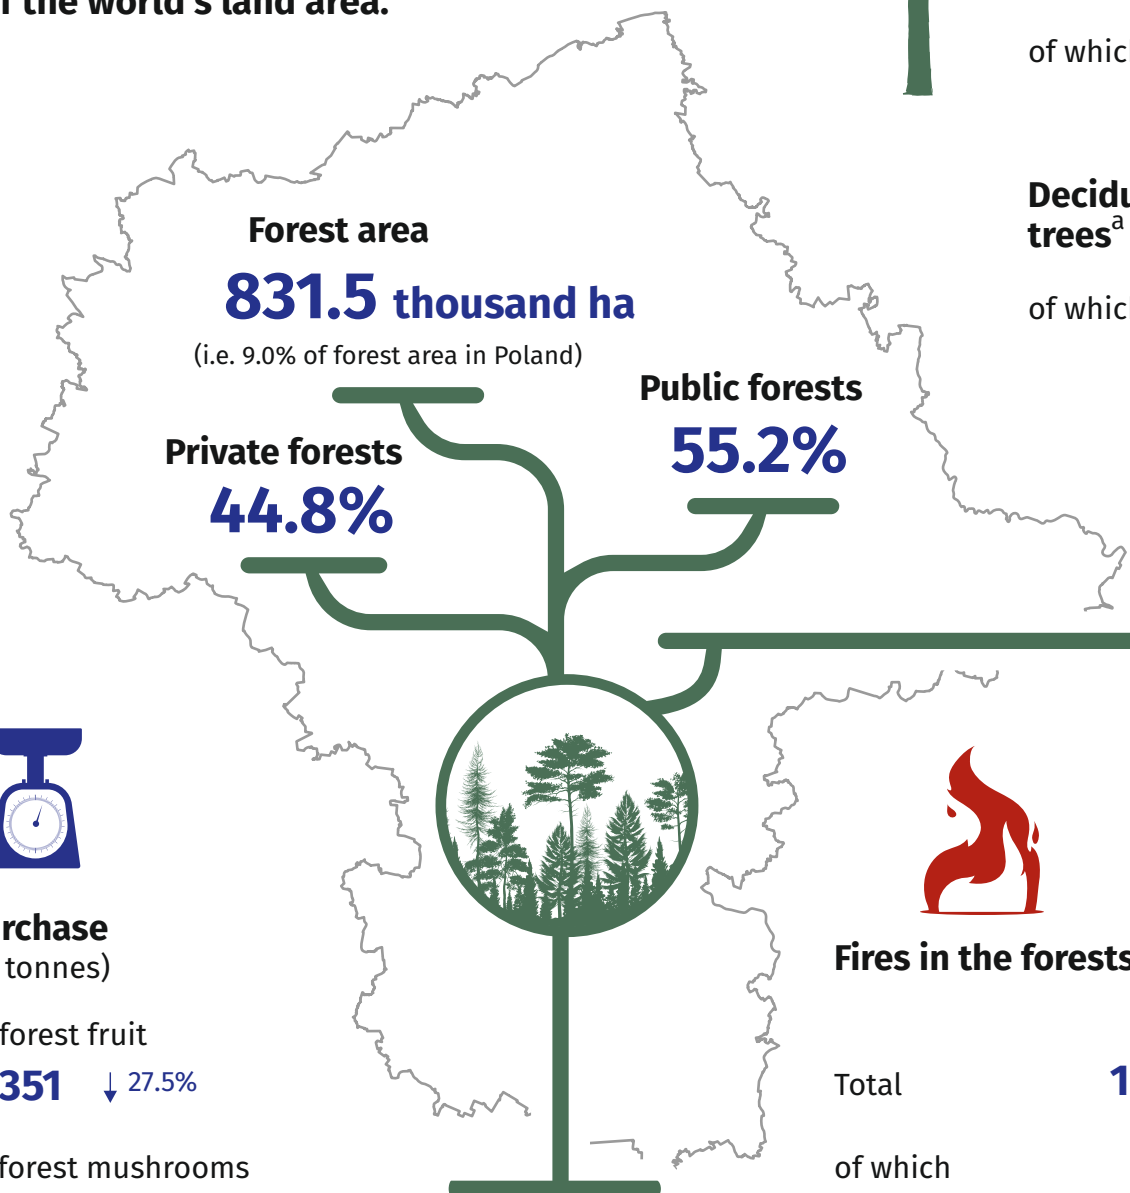

21 March – International Day of Forests

Mazowieckie Voivodship*

Forests in the world cover approximately **3 999 134 thousand ha** and approximately **30.6%** of the world's land area.

Caniferous trees^a 73.0%

of which pine **97.2%**
of caniferous trees

Deciduous trees^a 27.0%

of which birch **31.1%**
of deciduous trees

Purchase
(in tonnes)

- forest fruit **351** ↓ 27.5%
- forest mushrooms **108** ↓ 22.9%
- game **251** ↑ 68.5%

Fires in the forests^b

- Total **1621** ↑ 932 fires
- of which
 - arsons **885** ↑ 478
 - adult carelessness **334** ↑ 207

* 2022 data.
Data about forests in the world come from the Forest Data Bank.

a Data based on the Large-Area Inventory of the Condition of Forests conducted in 2018-2022 by the Office of Forest Management and Forest Geodesy.
b Data from the National Fire Information System run by the Forest Research Institute.