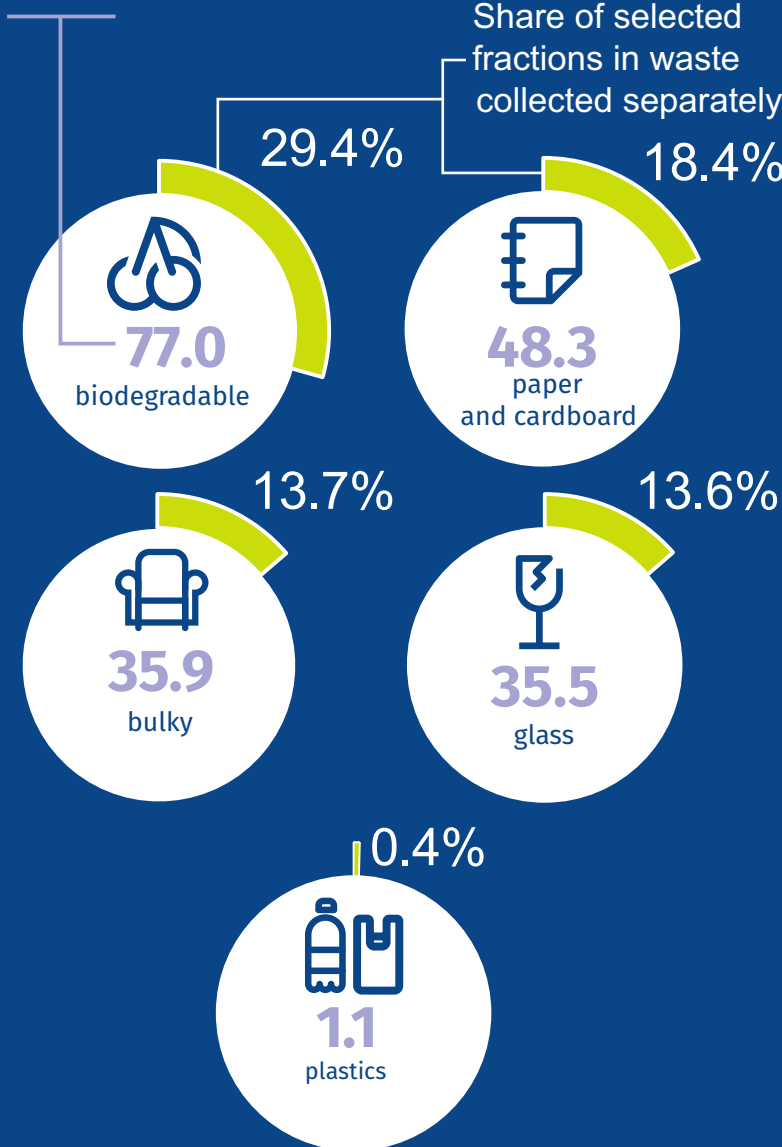

99.8

↑ 30.4%

Per capita in a household

there were

379.6 kg ↑ 3.2%

of municipal waste.

Of which mixed waste accounted for:

252.9 kg ↑ 6.5%

Selected fractions of municipal waste collected separately in thousand tonnes

Share of selected fractions in waste collected separately

↑↓ increase/decrease compared to the previous year

Rate the study

When publishing Statistical Office data - please indicate the source.