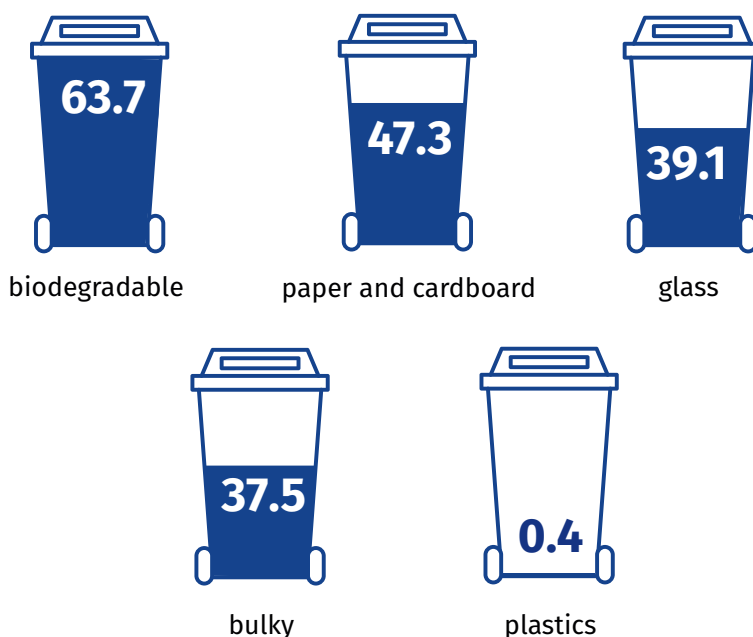

Municipal waste in Warszawa

Data for 2022

Municipal waste in thousand tonnes

↑ 2.3%

Selected municipal waste collected separately in thousand tonnes

Share of selected fractions in waste collected separately (in %)