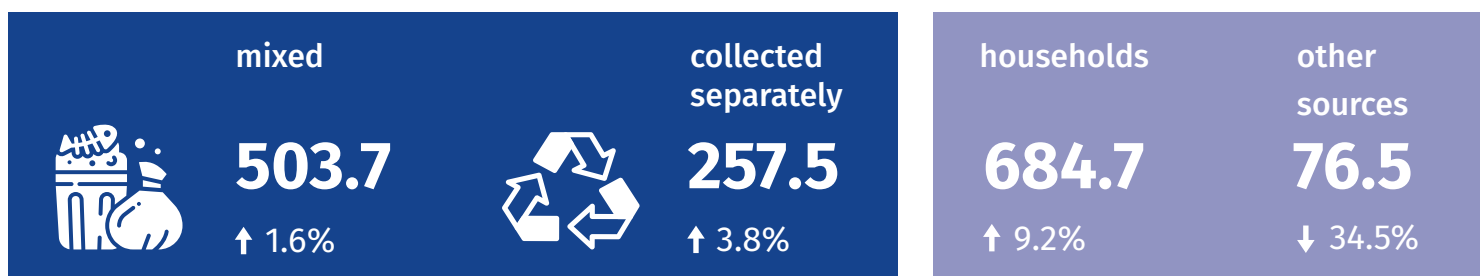

Municipal waste in Warszawa

Data for 2022

Municipal waste in thousand tonnes

↑ 2.3%

Selected municipal waste collected separately in thousand tonnes

Share of selected fractions in waste collected separately (in %)