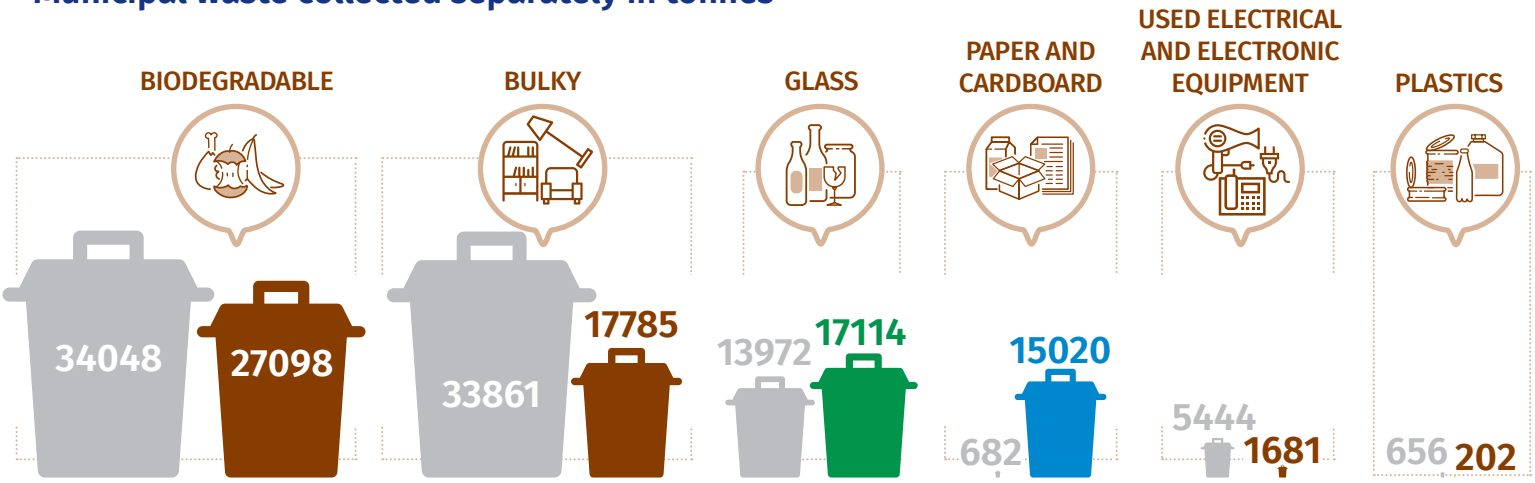

MUNICIPAL WASTE

Data on Warsaw

Statistical Office
in Warszawa

warszawa.stat.gov.pl/en/

@Warszawa_STAT

Total municipal waste

Municipal waste collected separately in tonnes

Share of selected fractions in the total amount of municipal waste collected separately in %