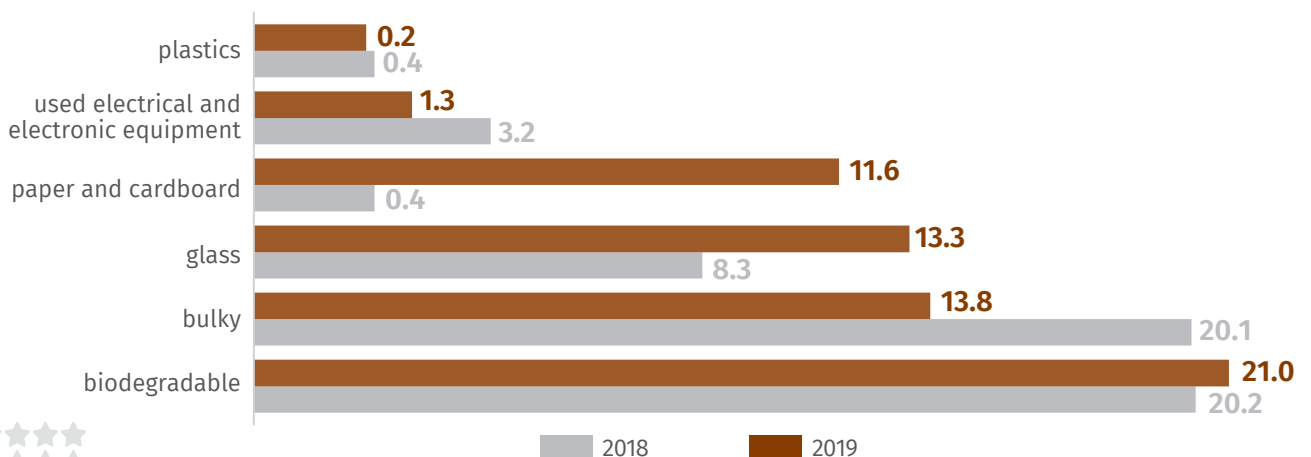

MUNICIPAL WASTE

Data on Warsaw

Statistical Office
in Warszawa

warszawa.stat.gov.pl/en/

@Warszawa_STAT

Total municipal waste

Municipal waste collected separately in tonnes

Share of selected fractions in the total amount of municipal waste collected separately in %