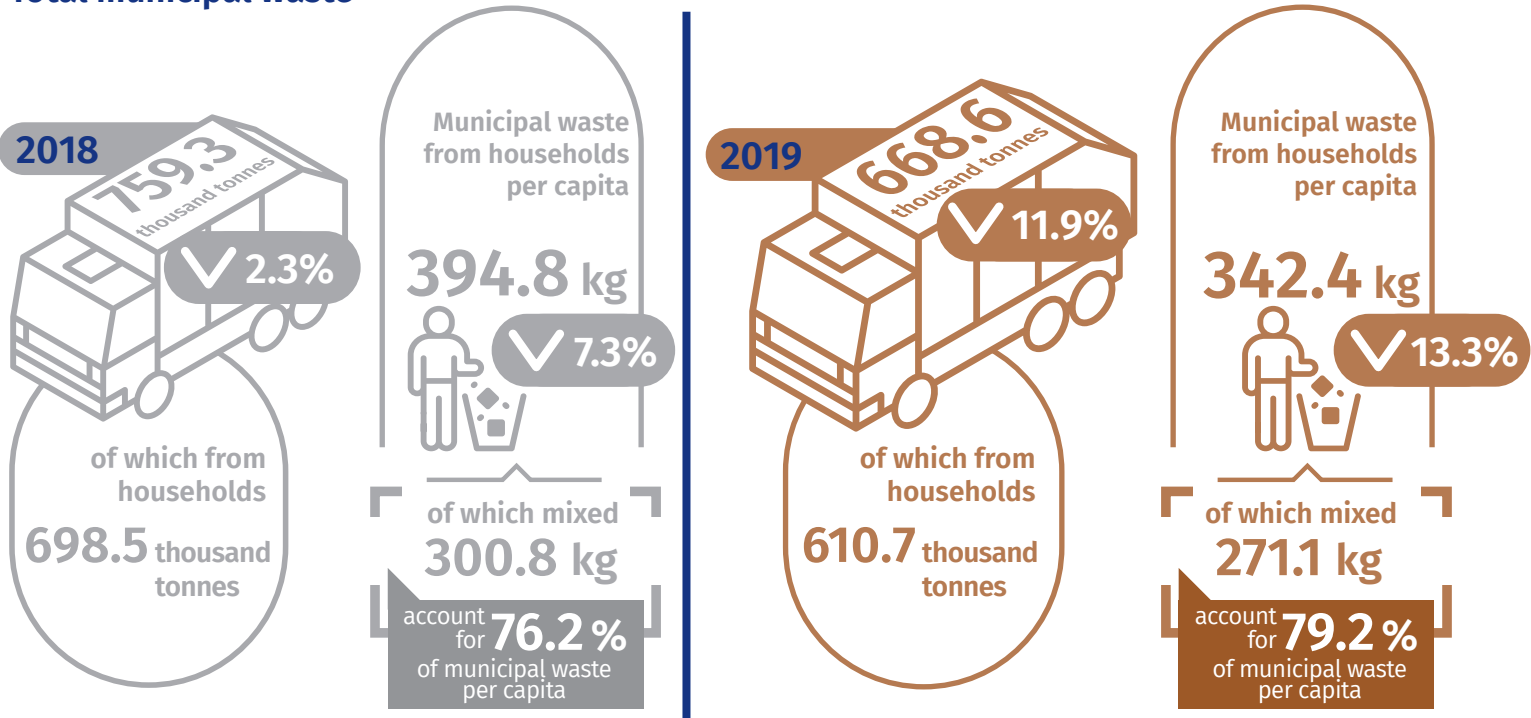

MUNICIPAL WASTE

Data on Warsaw

Statistical Office
in Warszawa

warszawa.stat.gov.pl/en/

@Warszawa_STAT

Total municipal waste

Municipal waste collected separately in tonnes

Share of selected fractions in the total amount of municipal waste collected separately in %