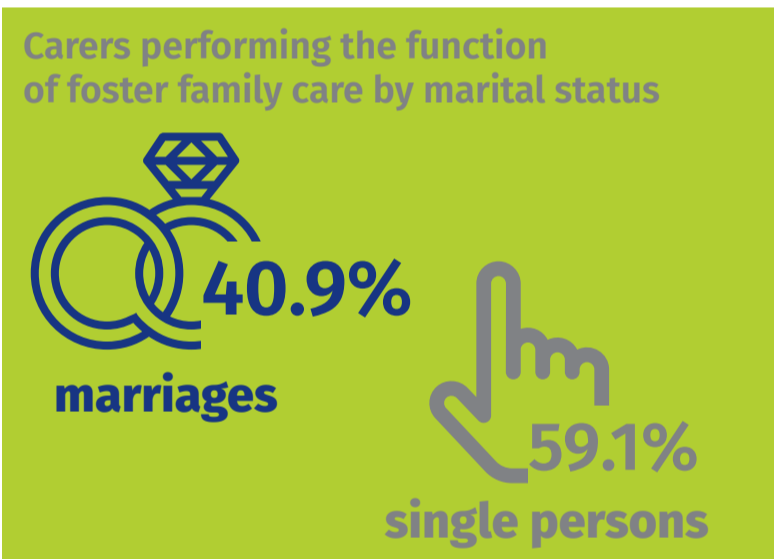

## FAMILY FOSTER CARE

30 May

National Foster Care Day

Data on Warsaw capital city from 2019

Statistical Office in Warszawa

warszawa.stat.gov.pl/en/

@Warszawa\_STAT

FAMILY FOSTER CARE