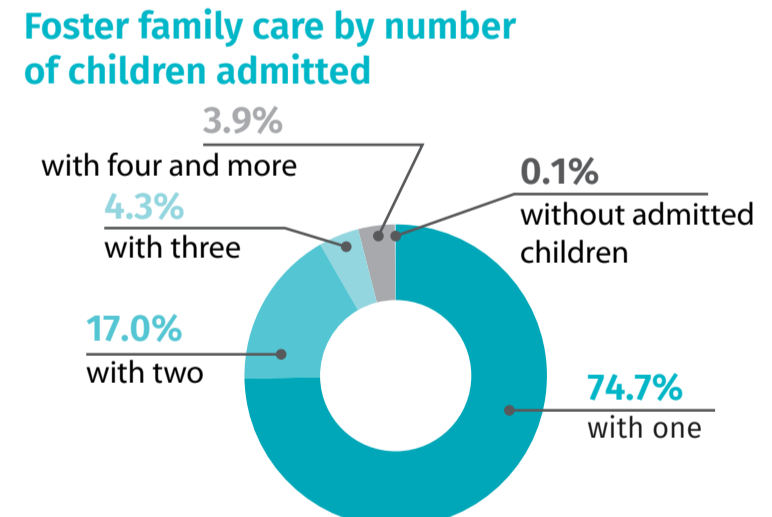

# National Foster Care Day

Data on Mazowieckie Voivodship from 2019

## FAMILY FOSTER CARE

30 May

National Foster Care Day

Data on Warsaw capital city from 2019

Statistical Office in Warszawa

warszawa.stat.gov.pl/en/

@Warszawa\_STAT

FAMILY FOSTER CARE