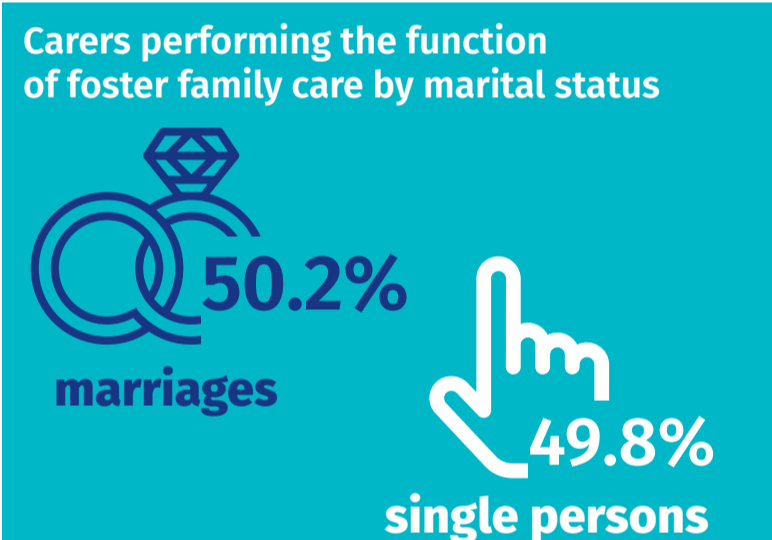

FAMILY FOSTER CARE