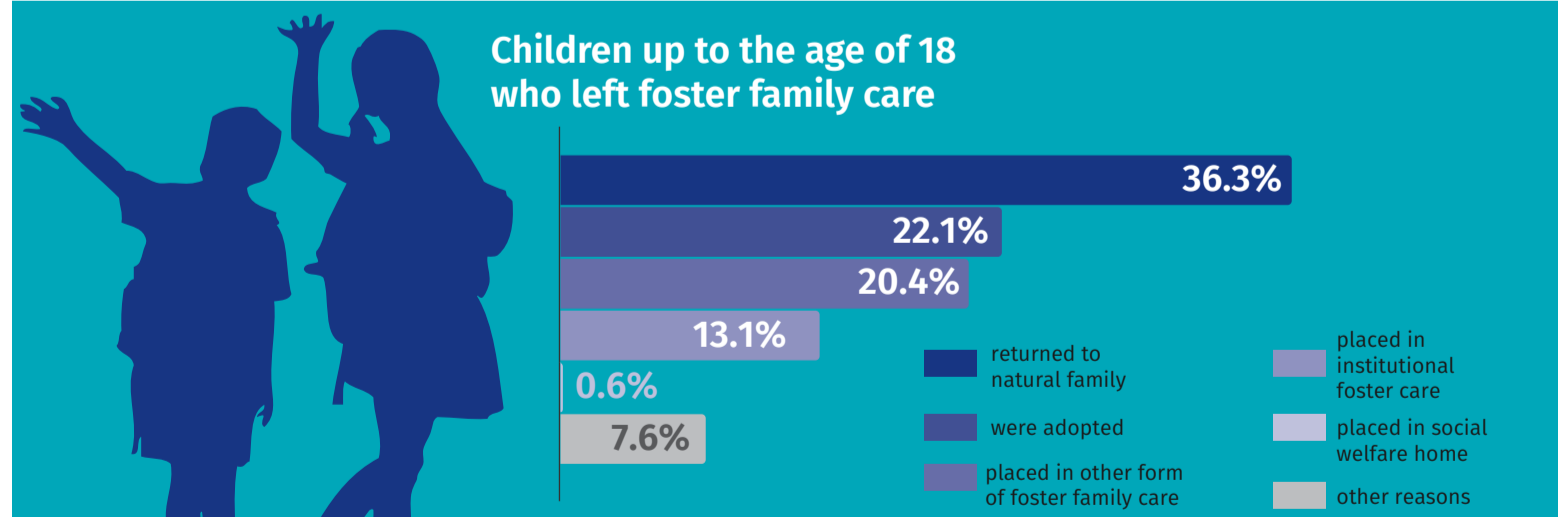

## FAMILY FOSTER CARE

30 May

National Foster Care Day

Data on Warsaw capital city from 2019

Statistical Office in Warszawa

warszawa.stat.gov.pl/en/

@Warszawa\_STAT

FAMILY FOSTER CARE