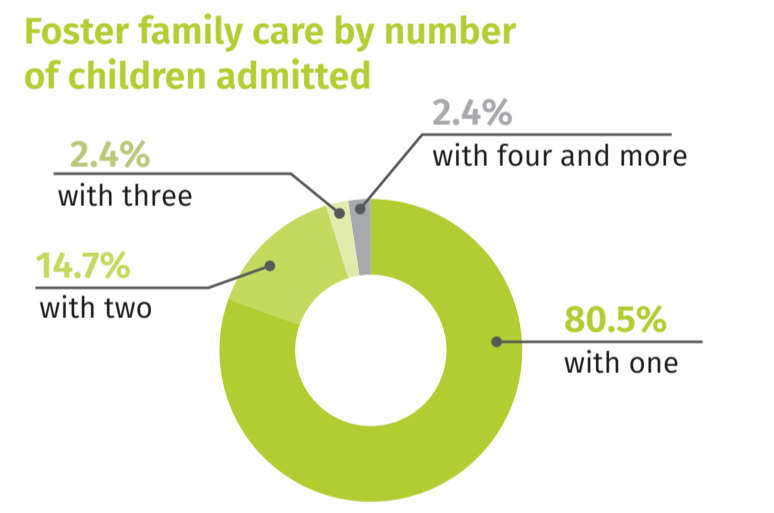

## FAMILY FOSTER CARE

30 May

National Foster Care Day

Data on Warsaw capital city from 2019

Statistical Office in Warszawa

warszawa.stat.gov.pl/en/

@Warszawa\_STAT

FAMILY FOSTER CARE