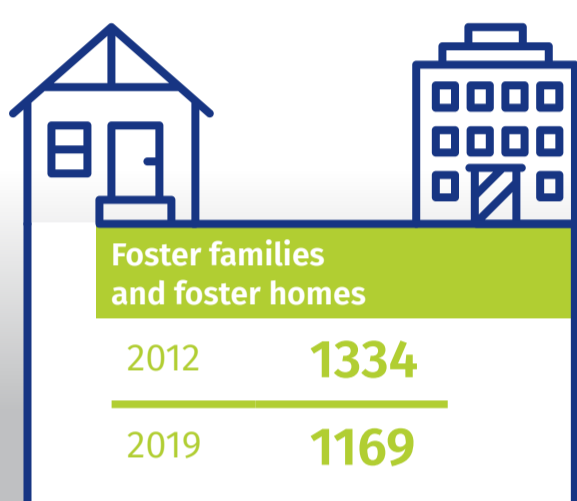

## FAMILY FOSTER CARE

30 May

National Foster Care Day

Data on Warsaw capital city from 2019

Statistical Office in Warszawa

warszawa.stat.gov.pl/en/

@Warszawa\_STAT

FAMILY FOSTER CARE