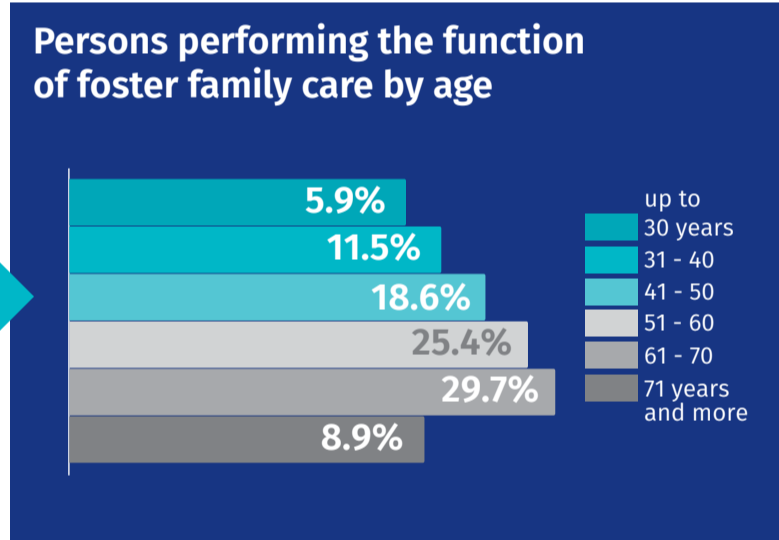

FAMILY FOSTER CARE