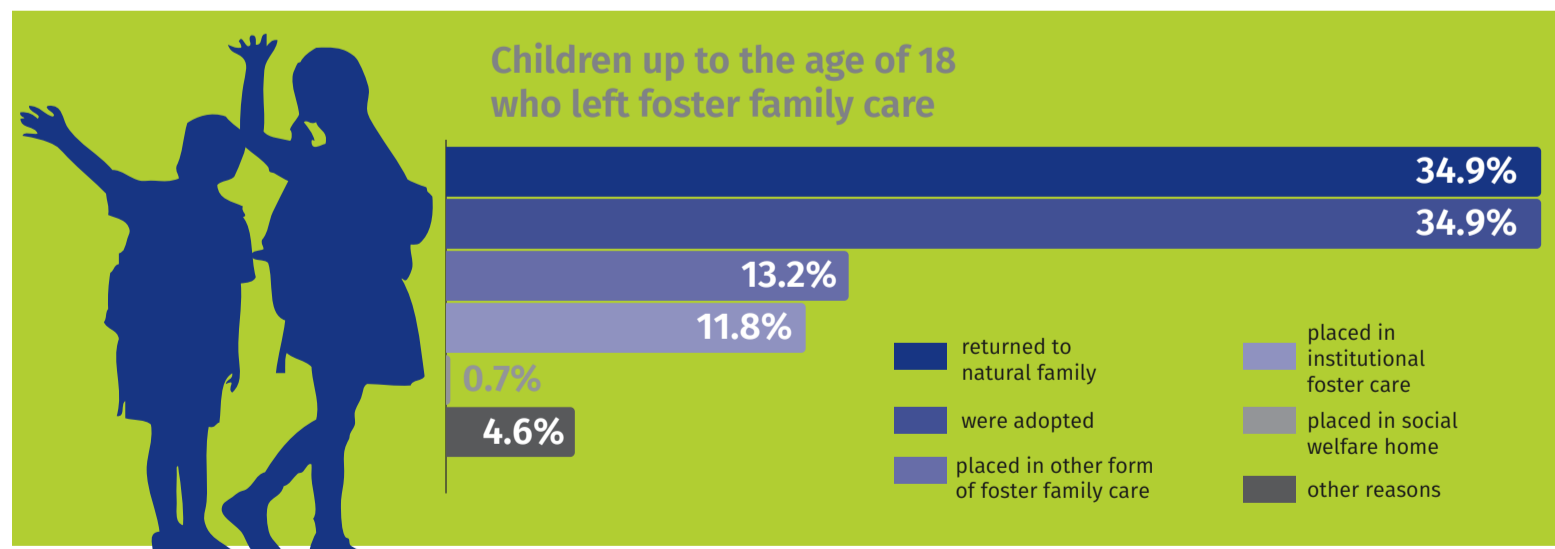

## FAMILY FOSTER CARE

30 May

National Foster Care Day

Data on Warsaw capital city from 2019

Statistical Office in Warszawa

warszawa.stat.gov.pl/en/

@Warszawa\_STAT

FAMILY FOSTER CARE