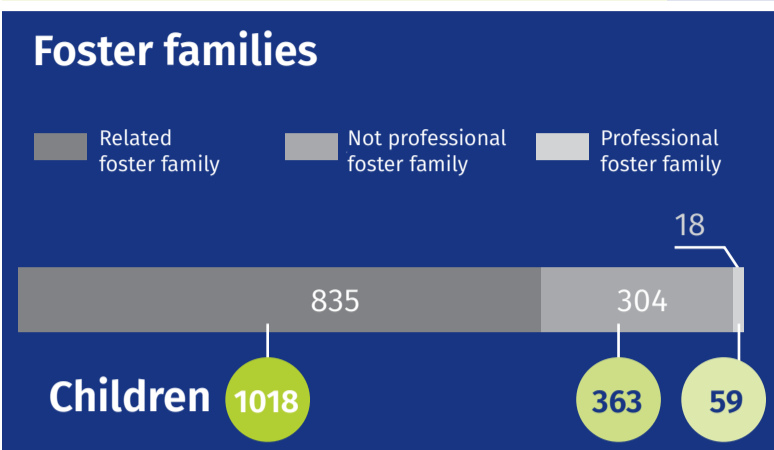

## FAMILY FOSTER CARE

30 May

National Foster Care Day

Data on Warsaw capital city from 2019

Statistical Office in Warszawa

warszawa.stat.gov.pl/en/

@Warszawa\_STAT

FAMILY FOSTER CARE