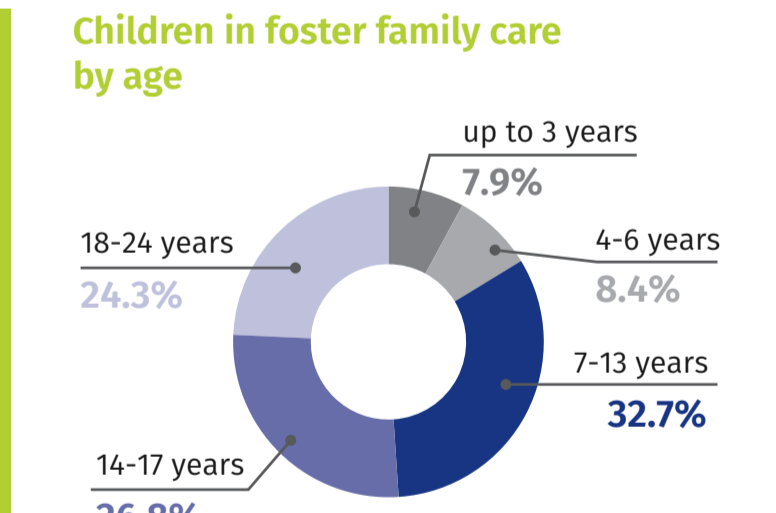

## FAMILY FOSTER CARE

30 May

National Foster Care Day

Data on Warsaw capital city from 2019

Statistical Office in Warszawa

warszawa.stat.gov.pl/en/

@Warszawa\_STAT

FAMILY FOSTER CARE