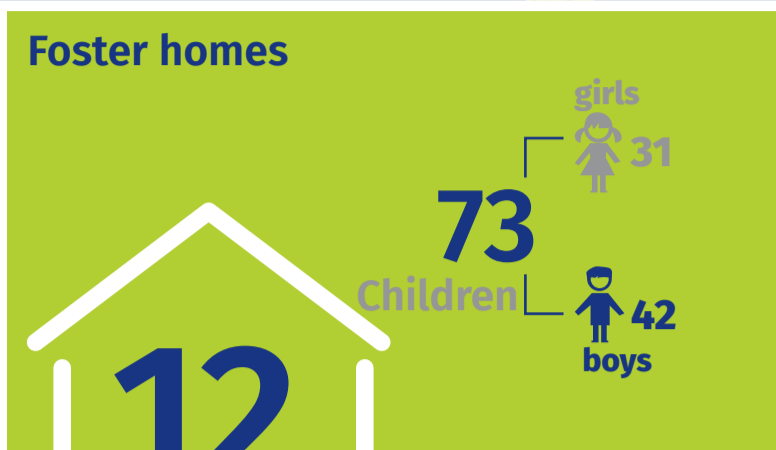

## FAMILY FOSTER CARE

30 May

National Foster Care Day

Data on Warsaw capital city from 2019

Statistical Office in Warszawa

warszawa.stat.gov.pl/en/

@Warszawa\_STAT

FAMILY FOSTER CARE