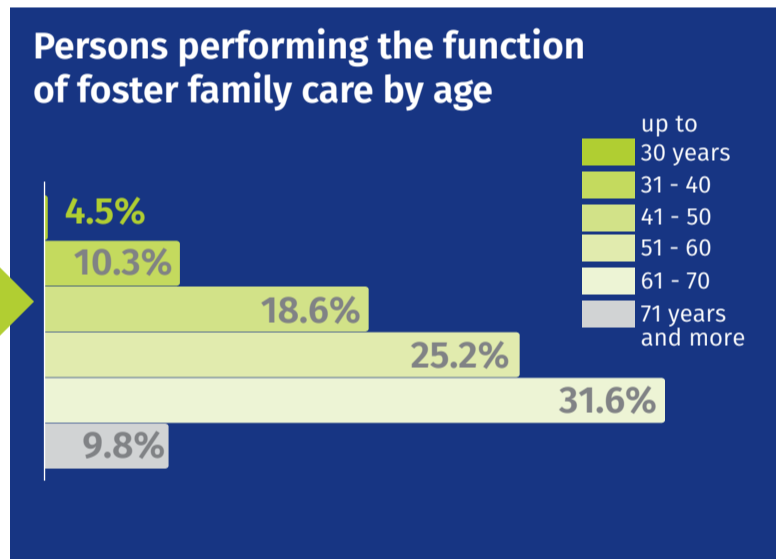

## FAMILY FOSTER CARE

30 May

National Foster Care Day

Data on Warsaw capital city from 2019

Statistical Office in Warszawa

warszawa.stat.gov.pl/en/

@Warszawa\_STAT

FAMILY FOSTER CARE