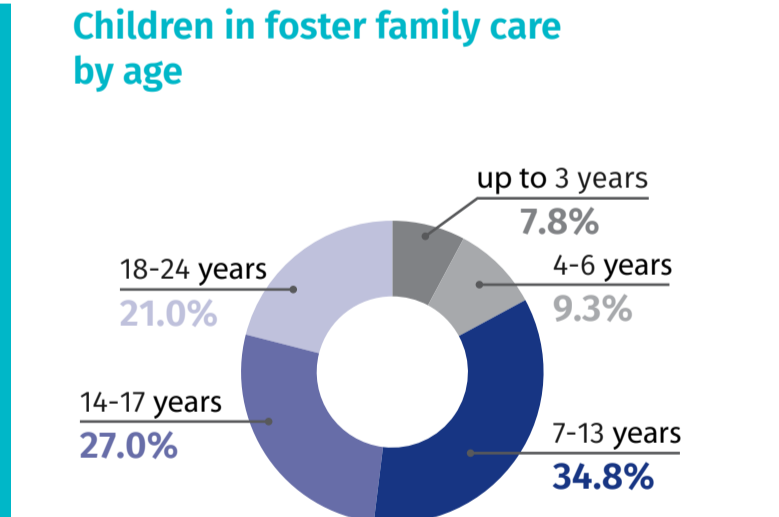

# National Foster Care Day

Data on Mazowieckie Voivodship from 2019

## FAMILY FOSTER CARE

30 May

National Foster Care Day

Data on Warsaw capital city from 2019

Statistical Office in Warszawa

warszawa.stat.gov.pl/en/

@Warszawa\_STAT

FAMILY FOSTER CARE