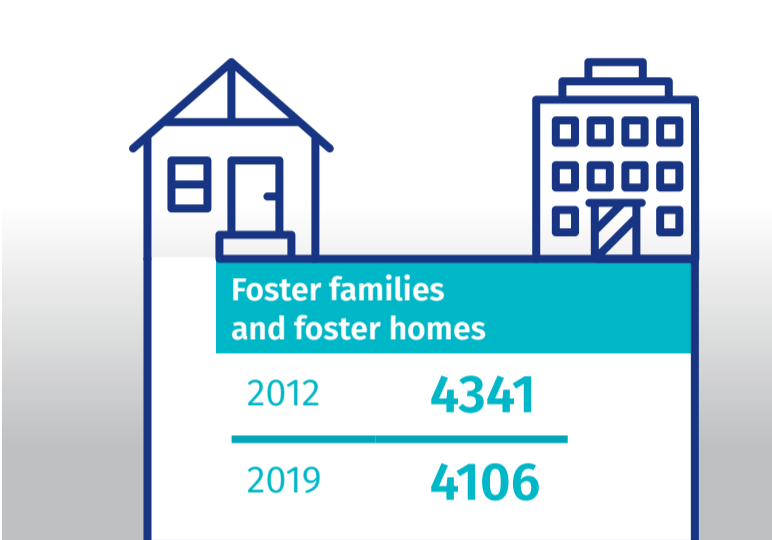

# National Foster Care Day

Data on Mazowieckie Voivodship from 2019

## FAMILY FOSTER CARE

30 May

National Foster Care Day

Data on Warsaw capital city from 2019

Statistical Office in Warszawa

warszawa.stat.gov.pl/en/

@Warszawa\_STAT

FAMILY FOSTER CARE