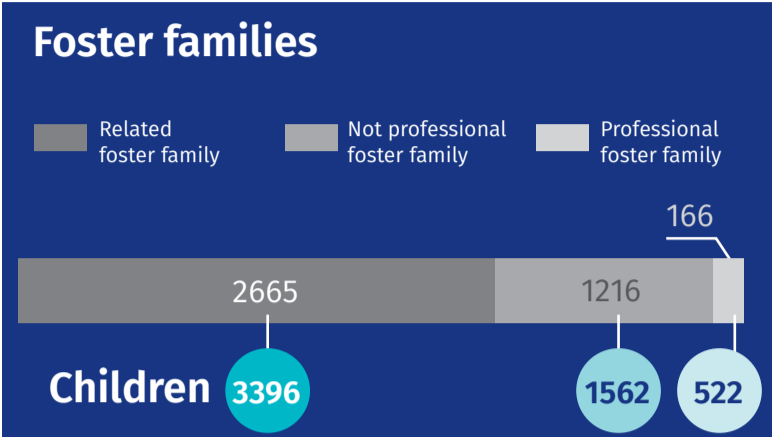

# National Foster Care Day

Data on Mazowieckie Voivodship from 2019

## FAMILY FOSTER CARE

30 May

National Foster Care Day

Data on Warsaw capital city from 2019

Statistical Office in Warszawa

warszawa.stat.gov.pl/en/

@Warszawa\_STAT

FAMILY FOSTER CARE