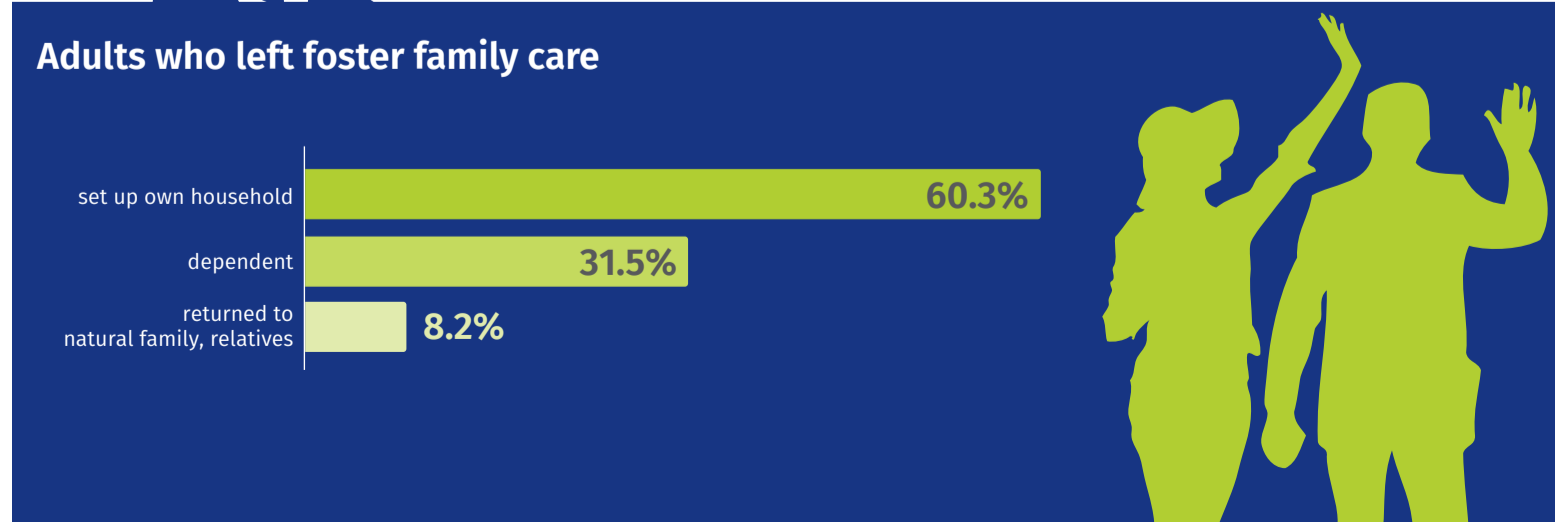

## FAMILY FOSTER CARE

30 May

National Foster Care Day

Data on Warsaw capital city from 2019

Statistical Office in Warszawa

warszawa.stat.gov.pl/en/

@Warszawa\_STAT

FAMILY FOSTER CARE