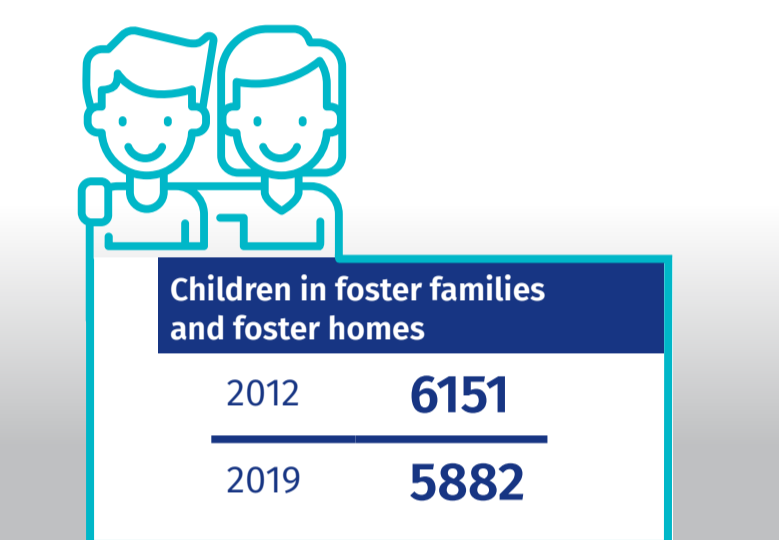

# National Foster Care Day

Data on Mazowieckie Voivodship from 2019

## FAMILY FOSTER CARE

30 May

National Foster Care Day

Data on Warsaw capital city from 2019

Statistical Office in Warszawa

warszawa.stat.gov.pl/en/

@Warszawa\_STAT

FAMILY FOSTER CARE