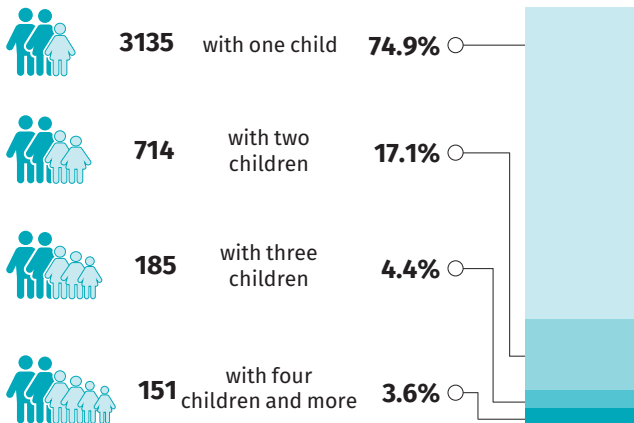

# May 30th National Foster Care Day

Data for Mazowieckie Voivodship in 2018

## Foster families

by type

Families		Children
2780	Related foster family	3517
1198	Not professional foster family	1565
162	Professional foster family	509
49	Foster home	319

by the number of children admitted

## Persons performing the role of family foster care

by marital status

by age

## Persons leaving family foster care

up to 18 years old

over 18 years old