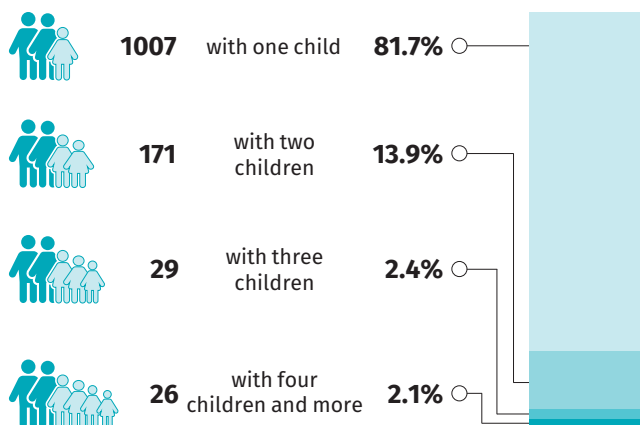

## Children in family foster care

by sex

by age

## Persons leaving family foster care

up to 18 years old

over 18 years old

# May 30th National Foster Care Day

Data for Warsaw capital city in 2018

## Persons performing the role of family foster care

by marital status

by age