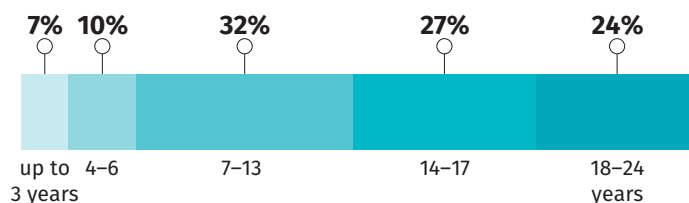

## Family foster care

by type

Families		Children
912	Related foster family	1090
290	Not professional foster family	352
19	Professional foster family	56
12	Foster home	69

by the number of children admitted

## Persons performing the role of family foster care

by marital status

by age

## Children in family foster care

by sex

by age

## Persons leaving family foster care

up to 18 years old

over 18 years old