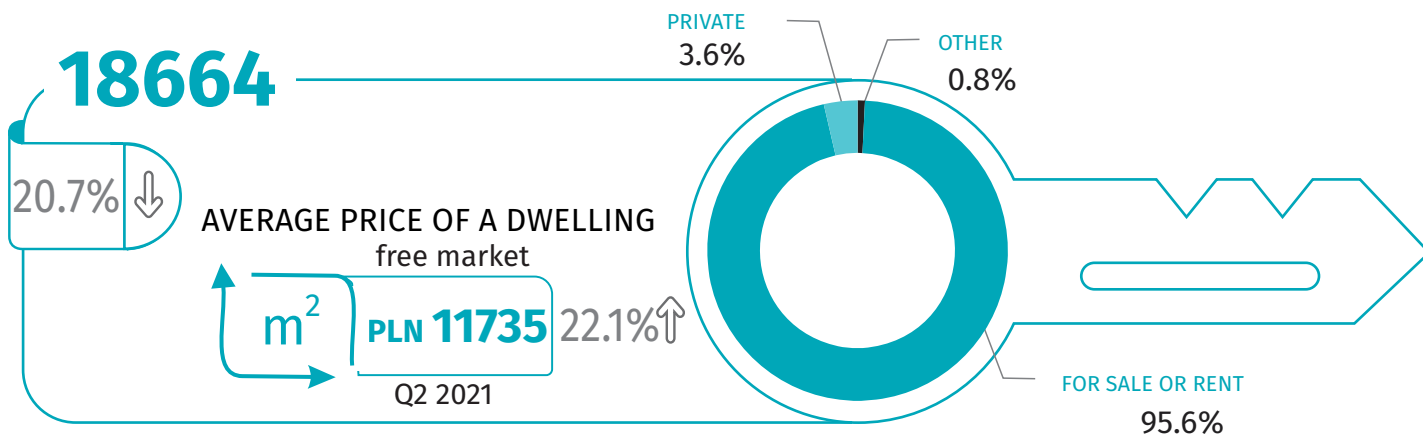

Housing construction

Q1 – Q4 2021

Data on m.st. Warszawa

DWELLINGS COMPLETED

DWELLINGS FOR WHICH PERMITS HAVE BEEN GRANTED OR WHICH HAVE BEEN REGISTERED WITH A CONSTRUCTION PROJECT

DWELLINGS COMPLETED

NUMBER OF DWELLINGS IN WHICH CONSTRUCTION HAS BEGUN

↑ ↓ increase/decrease compared to the corresponding period of the previous year