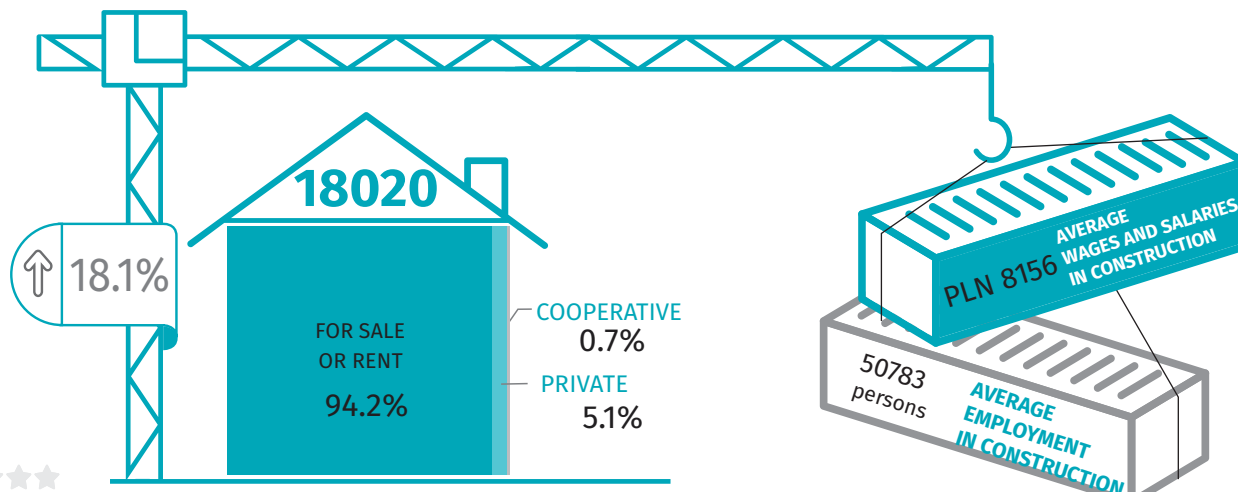

Housing construction

Q1 – Q4 2021

Data on m.st. Warszawa

DWELLINGS COMPLETED

DWELLINGS FOR WHICH PERMITS HAVE BEEN GRANTED OR WHICH HAVE BEEN REGISTERED WITH A CONSTRUCTION PROJECT

DWELLINGS COMPLETED

NUMBER OF DWELLINGS IN WHICH CONSTRUCTION HAS BEGUN

↑ ↓ increase/decrease compared to the corresponding period of the previous year