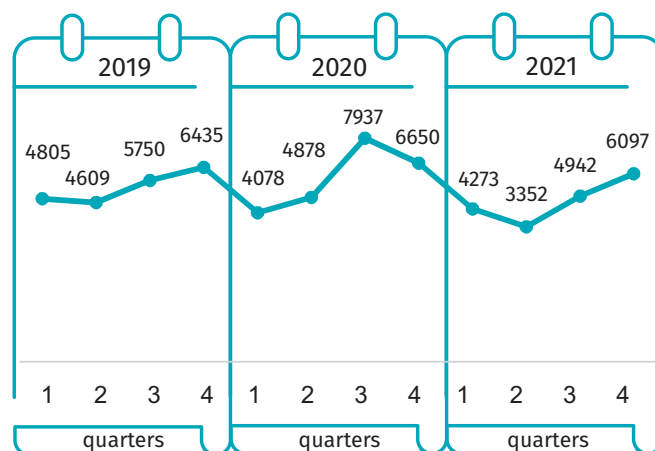

Housing construction

Q1 – Q4 2021

Data on m.st. Warszawa

DWELLINGS COMPLETED

DWELLINGS FOR WHICH PERMITS HAVE BEEN GRANTED OR WHICH HAVE BEEN REGISTERED WITH A CONSTRUCTION PROJECT

DWELLINGS COMPLETED

NUMBER OF DWELLINGS IN WHICH CONSTRUCTION HAS BEGUN

↑ ↓ increase/decrease compared to the corresponding period of the previous year