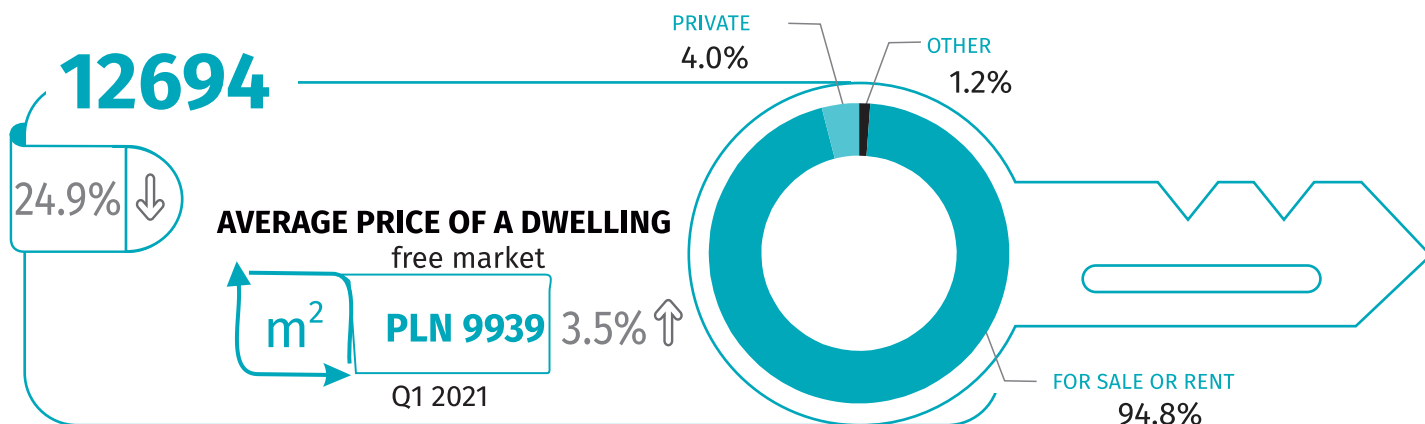

Housing construction Q1 – Q3 2021

Data on m.st. Warszawa

DWELLINGS COMPLETED

DWELLINGS FOR WHICH PERMITS HAVE BEEN GRANTED OR WHICH HAVE BEEN REGISTERED WITH A CONSTRUCTION PROJECT

DWELLINGS COMPLETED

NUMBER OF DWELLINGS IN WHICH CONSTRUCTION HAS BEGUN

↑ ↓ increase/decrease compared to the corresponding period of the previous year