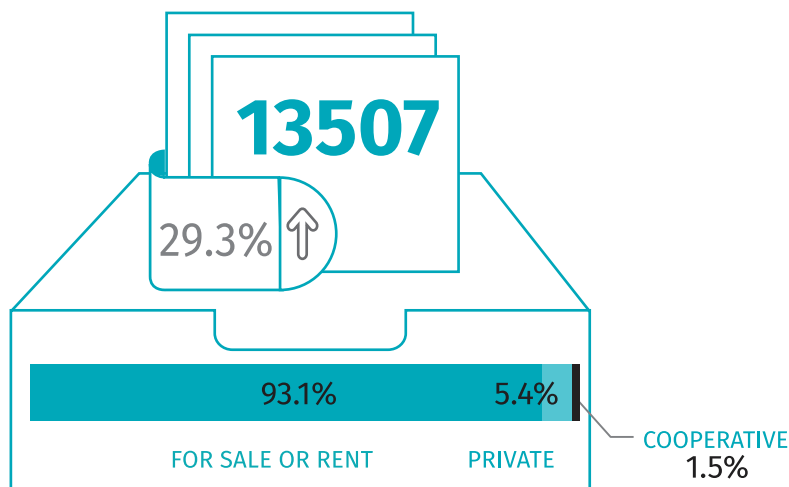

Housing construction Q1 – Q3 2021

Data on m.st. Warszawa

DWELLINGS COMPLETED

DWELLINGS FOR WHICH PERMITS HAVE BEEN GRANTED OR WHICH HAVE BEEN REGISTERED WITH A CONSTRUCTION PROJECT

DWELLINGS COMPLETED

NUMBER OF DWELLINGS IN WHICH CONSTRUCTION HAS BEGUN

↑ ↓ increase/decrease compared to the corresponding period of the previous year