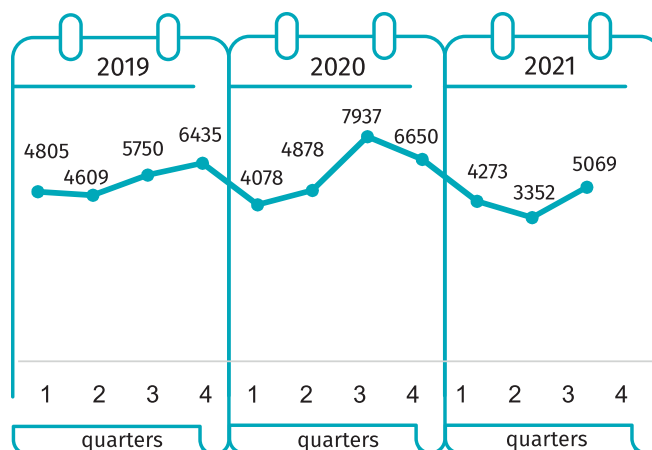

Housing construction Q1 – Q3 2021

Data on m.st. Warszawa

DWELLINGS COMPLETED

DWELLINGS FOR WHICH PERMITS HAVE BEEN GRANTED OR WHICH HAVE BEEN REGISTERED WITH A CONSTRUCTION PROJECT

DWELLINGS COMPLETED

NUMBER OF DWELLINGS IN WHICH CONSTRUCTION HAS BEGUN

↑ ↓ increase/decrease compared to the corresponding period of the previous year