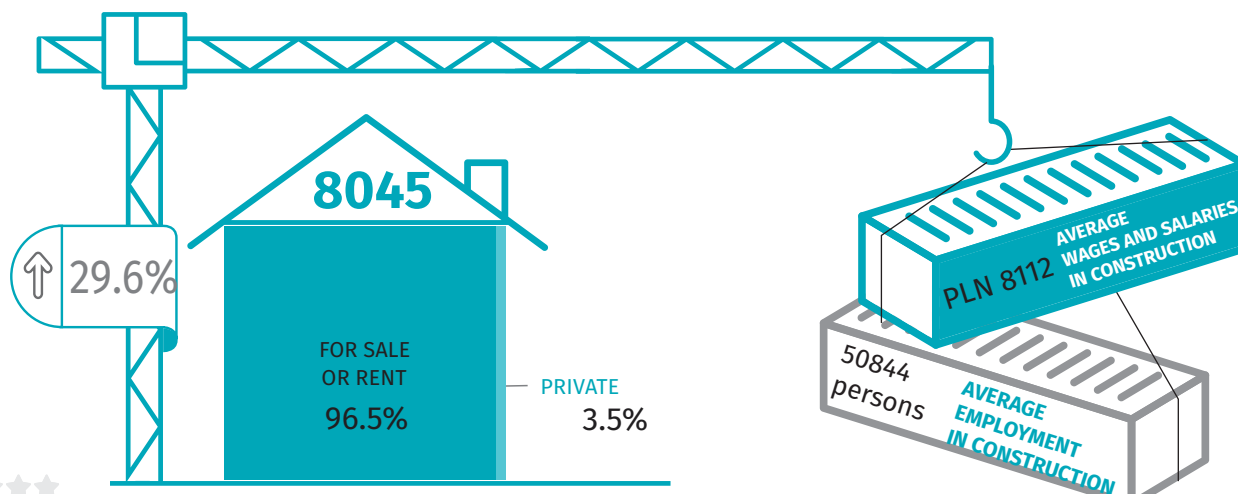

Housing construction H1 2021

Data on m.st. Warszawa

DWELLINGS COMPLETED

DWELLINGS FOR WHICH PERMITS HAVE BEEN GRANTED OR WHICH HAVE BEEN REGISTERED WITH A CONSTRUCTION PROJECT

DWELLINGS COMPLETED

NUMBER OF DWELLINGS IN WHICH CONSTRUCTION HAS BEGUN

↑ ↓ increase/decrease compared to the corresponding period of previous year