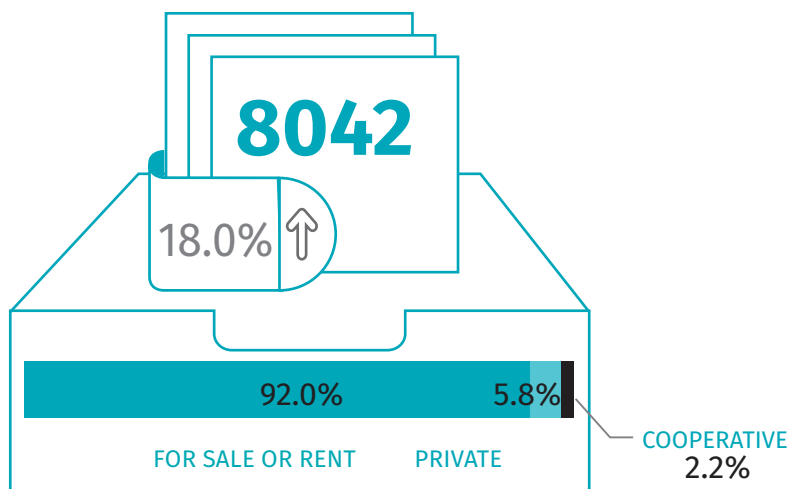

Housing construction H1 2021

Data on m.st. Warszawa

DWELLINGS COMPLETED

DWELLINGS FOR WHICH PERMITS HAVE BEEN GRANTED OR WHICH HAVE BEEN REGISTERED WITH A CONSTRUCTION PROJECT

DWELLINGS COMPLETED

NUMBER OF DWELLINGS IN WHICH CONSTRUCTION HAS BEGUN

↑ ↓ increase/decrease compared to the corresponding period of previous year