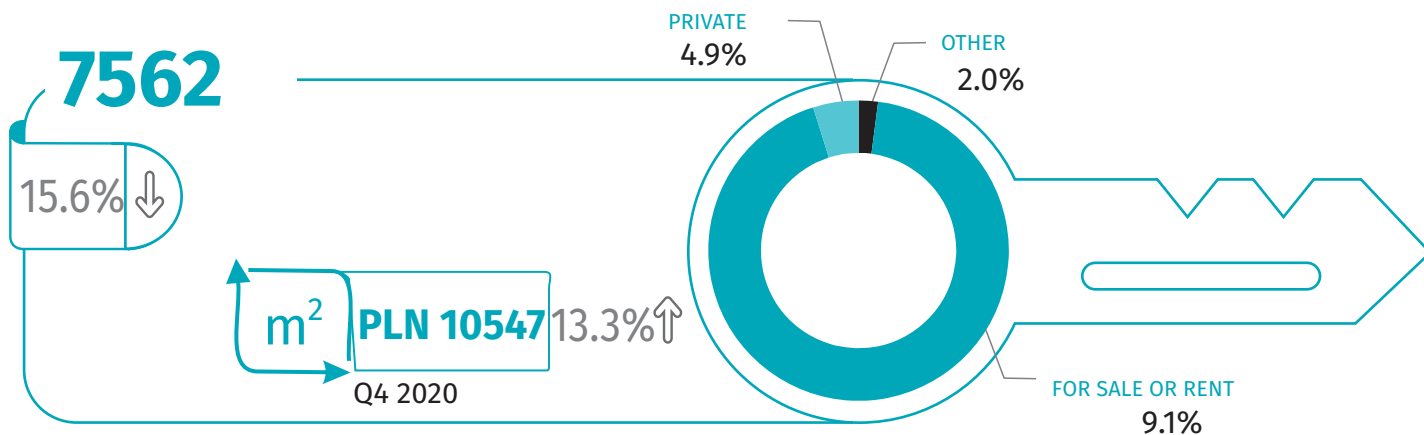

Housing construction H1 2021

Data on m.st. Warszawa

DWELLINGS COMPLETED

DWELLINGS FOR WHICH PERMITS HAVE BEEN GRANTED OR WHICH HAVE BEEN REGISTERED WITH A CONSTRUCTION PROJECT

DWELLINGS COMPLETED

NUMBER OF DWELLINGS IN WHICH CONSTRUCTION HAS BEGUN

↑ ↓ increase/decrease compared to the corresponding period of previous year