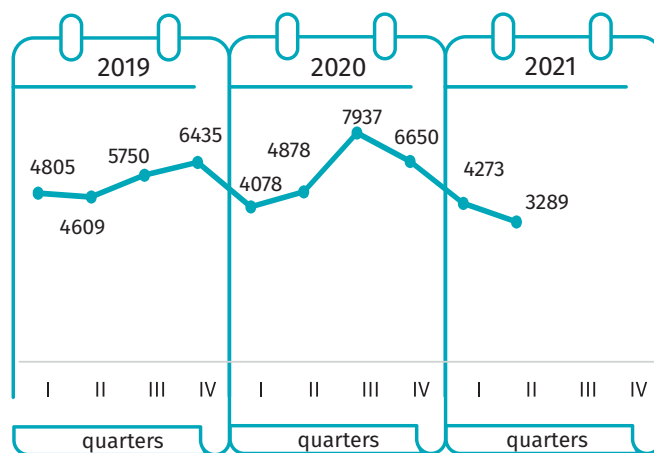

Housing construction H1 2021

Data on m.st. Warszawa

DWELLINGS COMPLETED

DWELLINGS FOR WHICH PERMITS HAVE BEEN GRANTED OR WHICH HAVE BEEN REGISTERED WITH A CONSTRUCTION PROJECT

DWELLINGS COMPLETED

NUMBER OF DWELLINGS IN WHICH CONSTRUCTION HAS BEGUN

↑ ↓ increase/decrease compared to the corresponding period of previous year