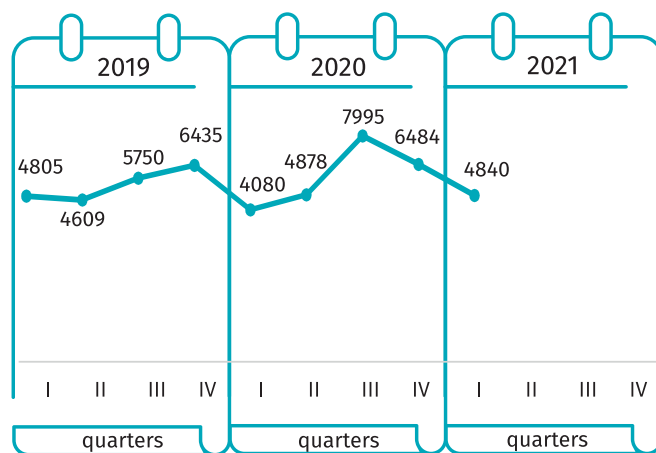

Housing construction

Q1 2021

Data on m.st. Warszawa

DWELLINGS COMPLETED

DWELLINGS FOR WHICH PERMITS HAVE BEEN GRANTED OR WHICH HAVE BEEN REGISTERED WITH A CONSTRUCTION PROJECT

DWELLINGS COMPLETED

NUMBER OF DWELLINGS IN WHICH CONSTRUCTION HAS BEGUN

↑ ↓ increase/decrease compared to the corresponding period of previous year