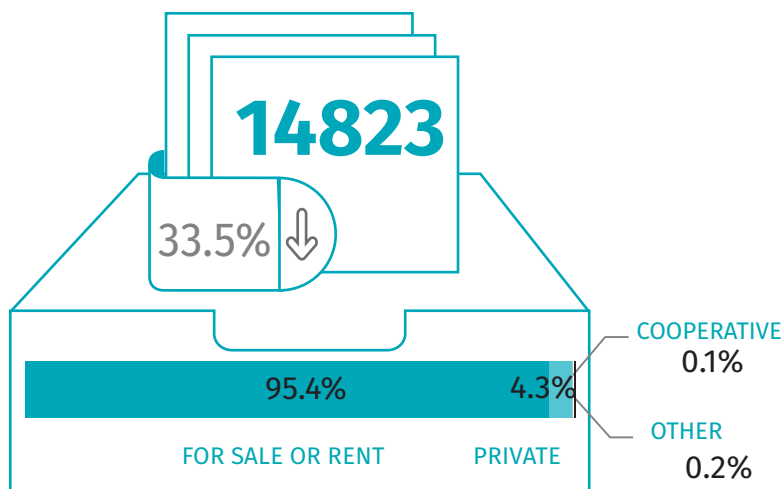

Housing construction

Q1-Q4 2020

Data on Warsaw capital city

DWELLINGS COMPLETED

DWELLINGS FOR WHICH PERMITS HAVE BEEN GRANTED OR WHICH HAVE BEEN REGISTERED WITH A CONSTRUCTION PROJECT

DWELLINGS COMPLETED

NUMBER OF DWELLINGS IN WHICH CONSTRUCTION HAS BEGUN

↑ ↓ increase/decrease compared to the corresponding period of the previous year