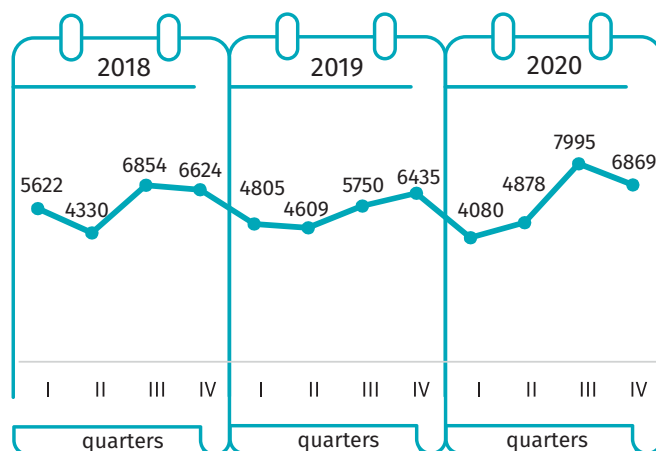

Housing construction

Q1-Q4 2020

Data on Warsaw capital city

DWELLINGS COMPLETED

DWELLINGS FOR WHICH PERMITS HAVE BEEN GRANTED OR WHICH HAVE BEEN REGISTERED WITH A CONSTRUCTION PROJECT

DWELLINGS COMPLETED

NUMBER OF DWELLINGS IN WHICH CONSTRUCTION HAS BEGUN

↑ ↓ increase/decrease compared to the corresponding period of the previous year