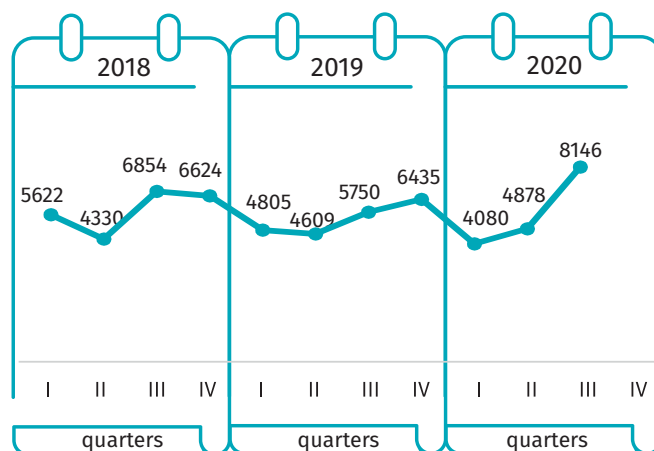

Housing construction

Q1 – Q3 2020

Data on Warsaw capital city

DWELLINGS COMPLETED

DWELLINGS FOR WHICH PERMITS HAVE BEEN GRANTED OR WHICH HAVE BEEN REGISTERED WITH A CONSTRUCTION PROJECT

DWELLINGS COMPLETED

NUMBER OF DWELLINGS IN WHICH CONSTRUCTION HAS BEGUN

↑ ↓ increase/decrease compared to the corresponding period of previous year