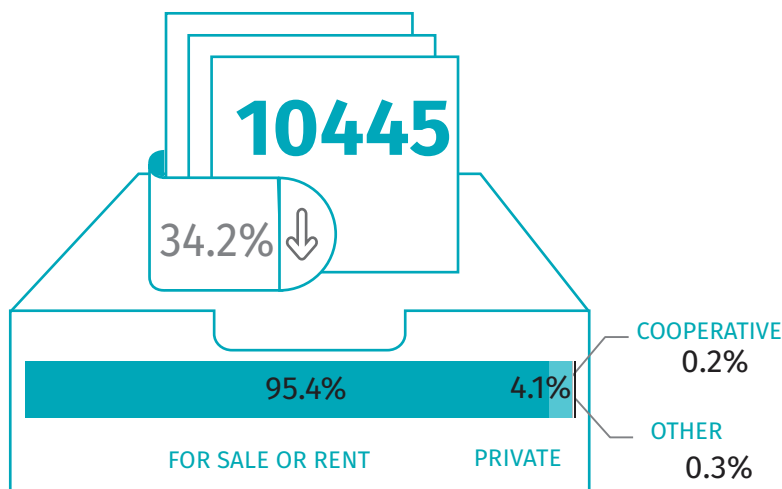

Housing construction

Q1 – Q3 2020

Data on Warsaw capital city

DWELLINGS COMPLETED

DWELLINGS FOR WHICH PERMITS HAVE BEEN GRANTED OR WHICH HAVE BEEN REGISTERED WITH A CONSTRUCTION PROJECT

DWELLINGS COMPLETED

NUMBER OF DWELLINGS IN WHICH CONSTRUCTION HAS BEGUN

↑ ↓ increase/decrease compared to the corresponding period of previous year