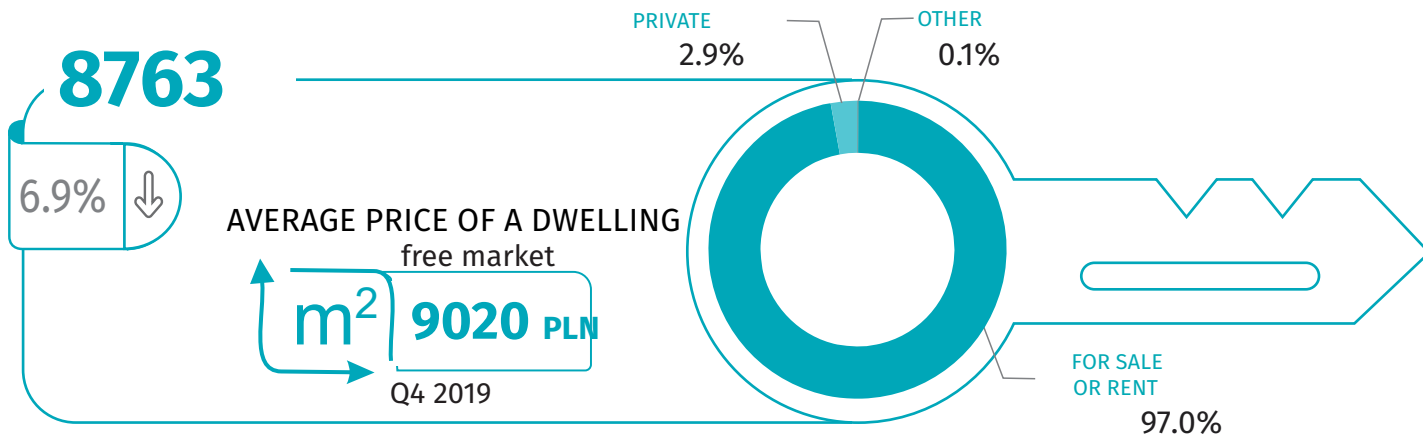

Housing construction H1 2020

Data on Warsaw capital city

DWELLINGS COMPLETED

DWELLINGS FOR WHICH PERMITS HAVE BEEN GRANTED OR WHICH HAVE BEEN REGISTERED WITH A CONSTRUCTION PROJECT

DWELLINGS COMPLETED

NUMBER OF DWELLINGS IN WHICH CONSTRUCTION HAS BEGUN

↑ ↓ increase/decrease compared to the corresponding period of previous year