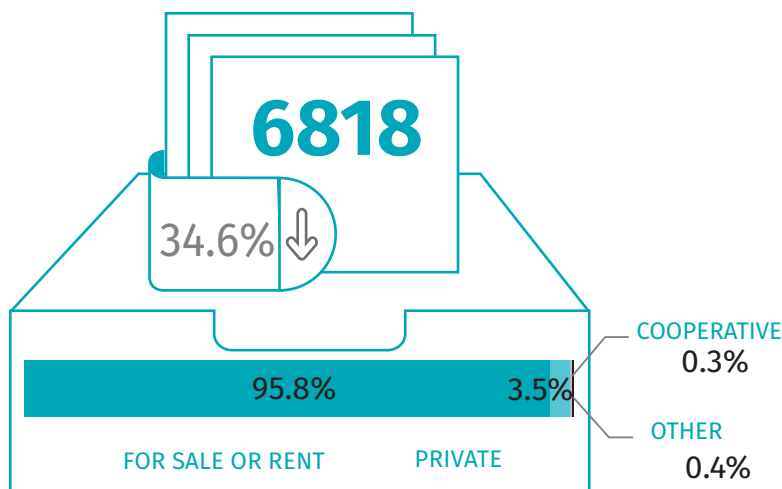

Housing construction H1 2020

Data on Warsaw capital city

DWELLINGS COMPLETED

DWELLINGS FOR WHICH PERMITS HAVE BEEN GRANTED OR WHICH HAVE BEEN REGISTERED WITH A CONSTRUCTION PROJECT

DWELLINGS COMPLETED

NUMBER OF DWELLINGS IN WHICH CONSTRUCTION HAS BEGUN

↑ ↓ increase/decrease compared to the corresponding period of previous year