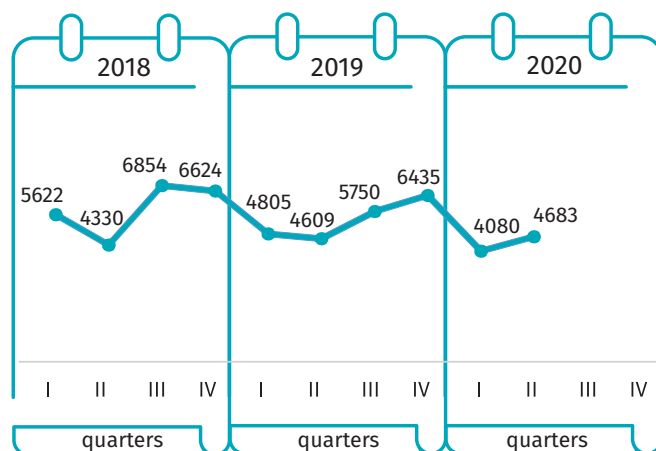

Housing construction H1 2020

Data on Warsaw capital city

DWELLINGS COMPLETED

DWELLINGS FOR WHICH PERMITS HAVE BEEN GRANTED OR WHICH HAVE BEEN REGISTERED WITH A CONSTRUCTION PROJECT

DWELLINGS COMPLETED

NUMBER OF DWELLINGS IN WHICH CONSTRUCTION HAS BEGUN

↑ ↓ increase/decrease compared to the corresponding period of previous year