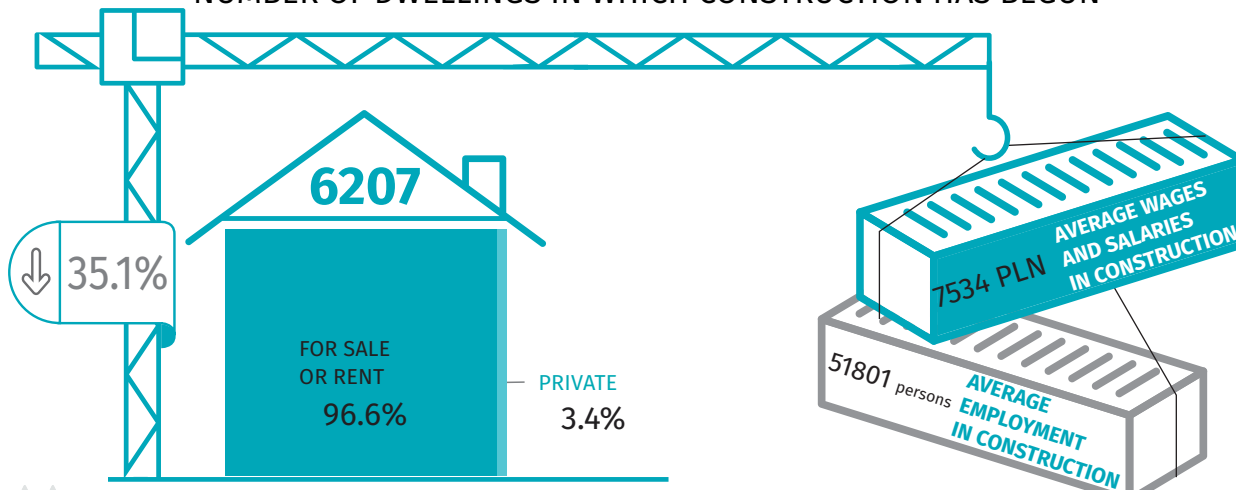

Housing construction H1 2020

Data on Warsaw capital city

DWELLINGS COMPLETED

DWELLINGS FOR WHICH PERMITS HAVE BEEN GRANTED OR WHICH HAVE BEEN REGISTERED WITH A CONSTRUCTION PROJECT

DWELLINGS COMPLETED

NUMBER OF DWELLINGS IN WHICH CONSTRUCTION HAS BEGUN

↑ ↓ increase/decrease compared to the corresponding period of previous year