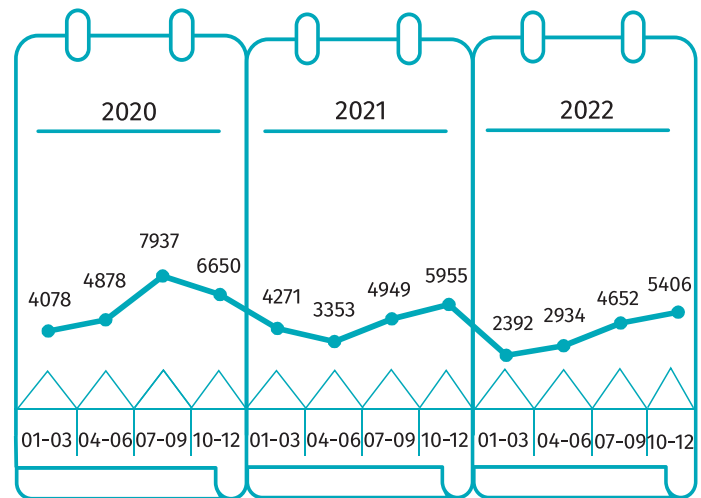

# Housing construction 2022

Data on m.st. Warszawa

## NUMBER OF DWELLINGS IN WHICH CONSTRUCTION HAS BEGUN

↑ ↓ increase/decrease compared to the corresponding period of the previous year

\* preliminary data

When publishing Statistical Office data – please indicate the source.