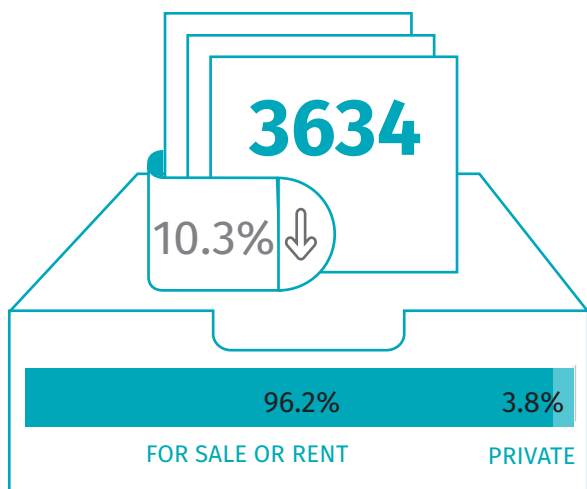

Housing construction Q1 2020

Data on Warsaw capital city

DWELLINGS COMPLETED

DWELLINGS FOR WHICH PERMITS HAVE BEEN GRANTED OR WHICH HAVE BEEN REGISTERED WITH A CONSTRUCTION PROJECT

DWELLINGS COMPLETED

NUMBER OF DWELLINGS IN WHICH CONSTRUCTION HAS BEGUN

↑ ↓ increase/decrease compared to the corresponding period of previous year