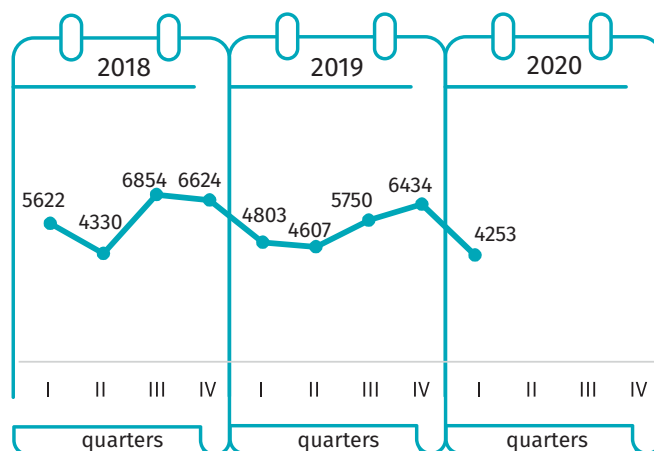

Housing construction Q1 2020

Data on Warsaw capital city

DWELLINGS COMPLETED

DWELLINGS FOR WHICH PERMITS HAVE BEEN GRANTED OR WHICH HAVE BEEN REGISTERED WITH A CONSTRUCTION PROJECT

DWELLINGS COMPLETED

NUMBER OF DWELLINGS IN WHICH CONSTRUCTION HAS BEGUN

↑ ↓ increase/decrease compared to the corresponding period of previous year