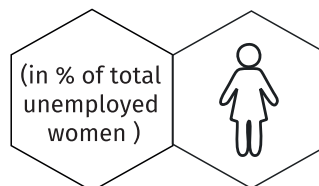

Registered unemployed persons at the end of 2022

Do you know that ...
over 1/3 of unemployed women
in m.st. Warszawa
was aged 35-44

Unemployed female Varsovian

Unemployed male Varsovian

86	without benefit rights	91
45	long-term unemployed	50
14	up to 30 years of age	9
24	more than 50 years of age	44
6	persons with disabilities	10