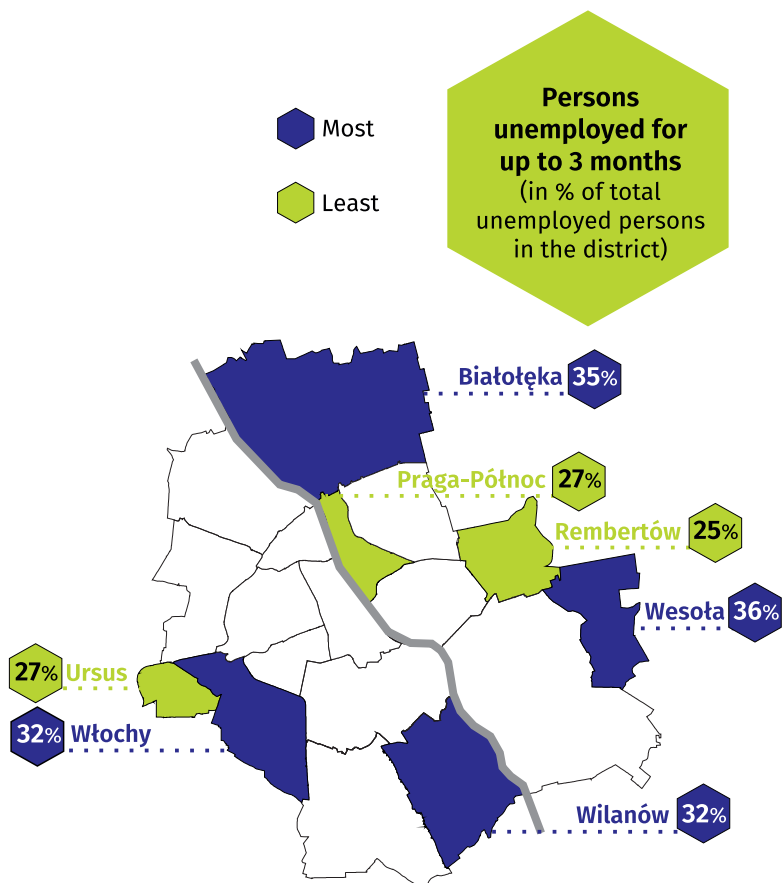

Registered unemployed persons at the end of 2022

Do you know that ...
over 1/3 of unemployed women
in m.st. Warszawa
was aged 35-44

Unemployed female Varsovian

Unemployed male Varsovian

86	without benefit rights	91
45	long-term unemployed	50
14	up to 30 years of age	9
24	more than 50 years of age	44
6	persons with disabilities	10