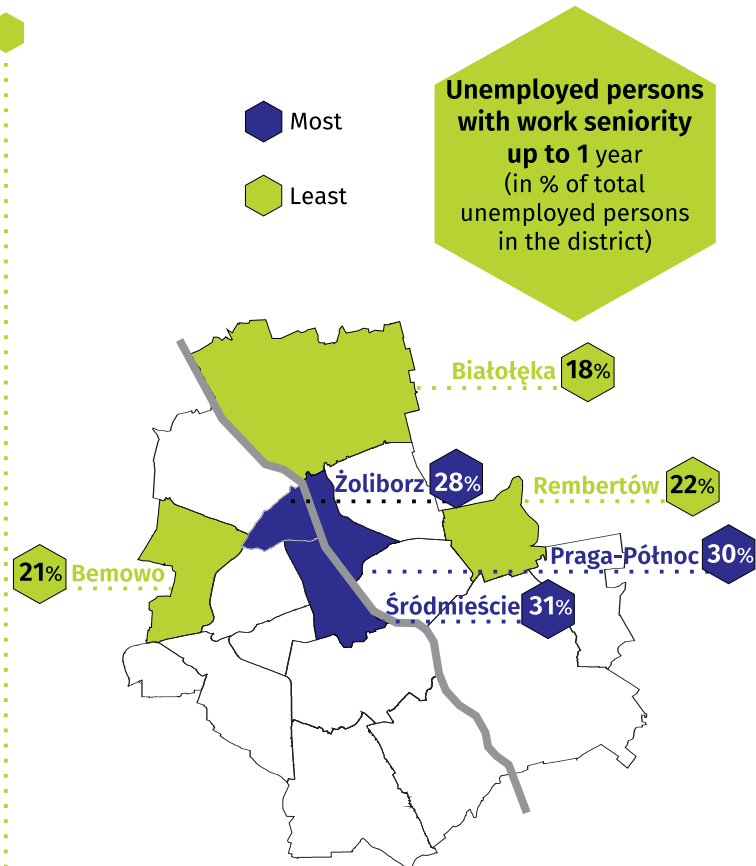

Registered unemployed persons at the end of 2022

Do you know that ...
over 1/3 of unemployed women
in m.st. Warszawa
was aged 35-44

Unemployed female Varsovian

Unemployed male Varsovian

86	without benefit rights	91
45	long-term unemployed	50
14	up to 30 years of age	9
24	more than 50 years of age	44
6	persons with disabilities	10