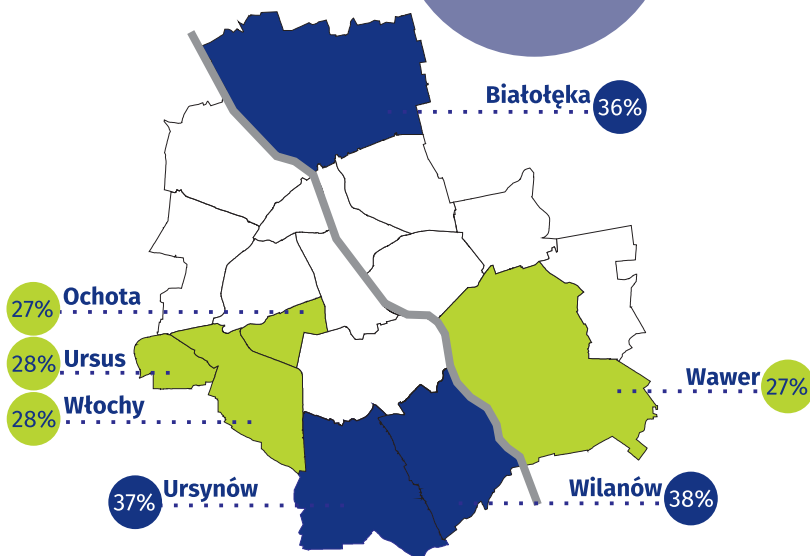

Registered unemployed persons at the end of December 2021

Data on m.st. Warszawa and districts

Who is an unemployed woman from Warszawa?

Who is an unemployed man from Warszawa?

The unemployed aged 35-44
(in % of the total unemployed in the district)

The unemployed with higher education
(in % of the total unemployed in the district)