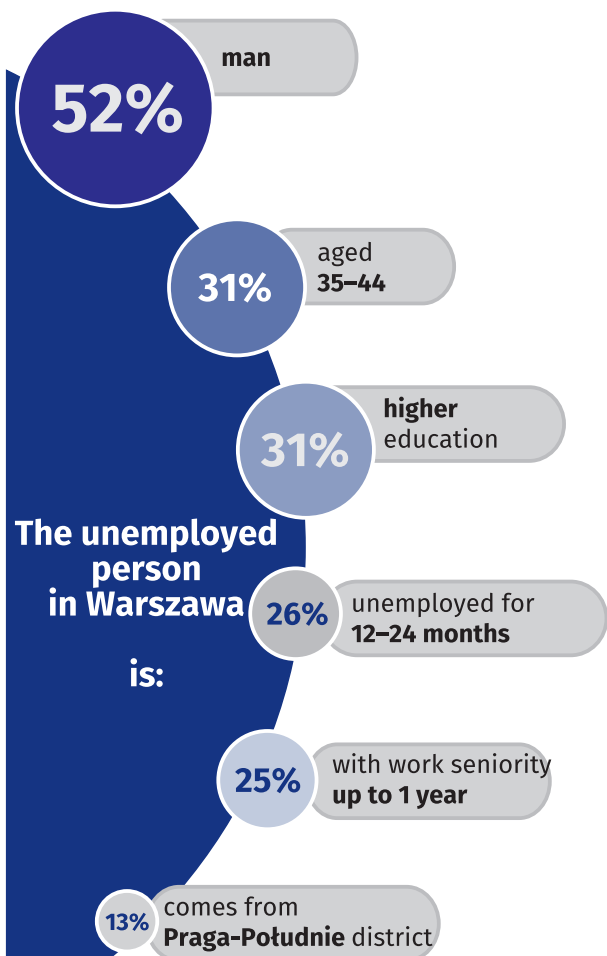

Registered unemployed persons at the end of December 2021

Data on m.st. Warszawa and districts

Who is an unemployed woman from Warszawa?

Who is an unemployed man from Warszawa?

The unemployed aged 35-44
(in % of the total unemployed in the district)

The unemployed with higher education
(in % of the total unemployed in the district)