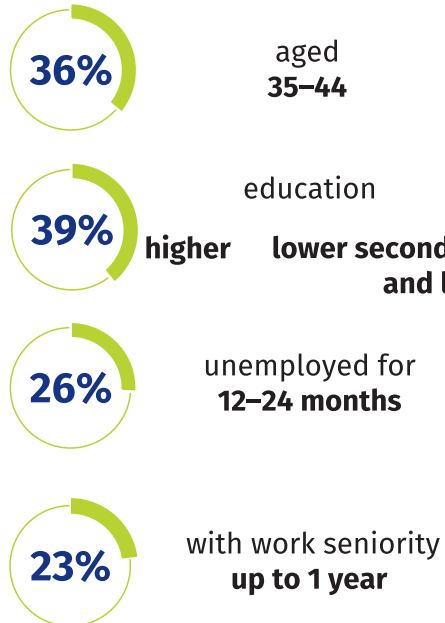

Registered unemployed persons at the end of December 2021

Data on m.st. Warszawa and districts

Who is an unemployed woman from Warszawa?

Who is an unemployed man from Warszawa?

The unemployed aged 35-44
(in % of the total unemployed in the district)