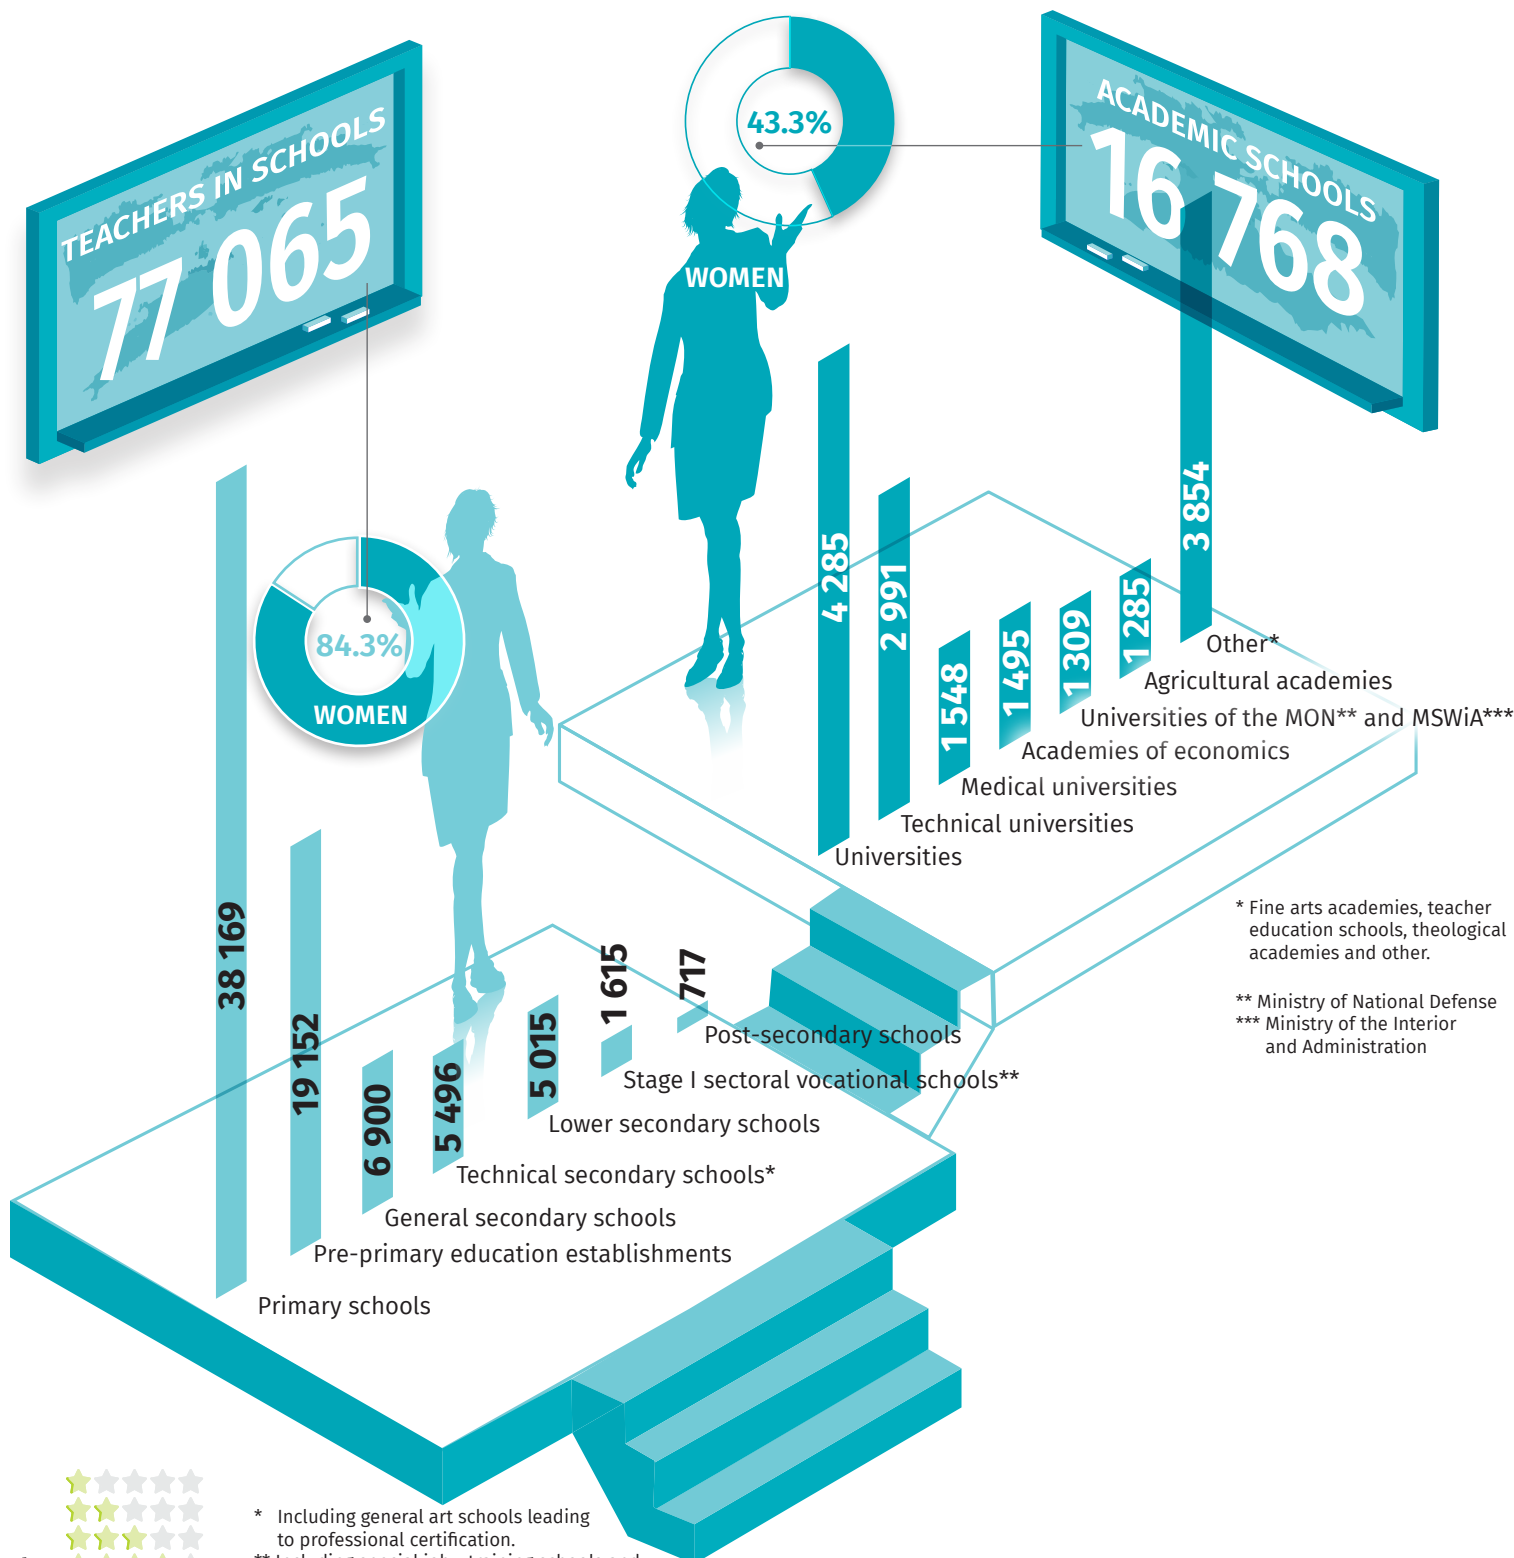

* Fine arts academies, teacher education schools, theological academies and other.

** Ministry of National Defense
*** Ministry of the Interior and Administration

* Including general art schools leading to professional certification.

** Including special job - training schools and sections of basic vocational schools.