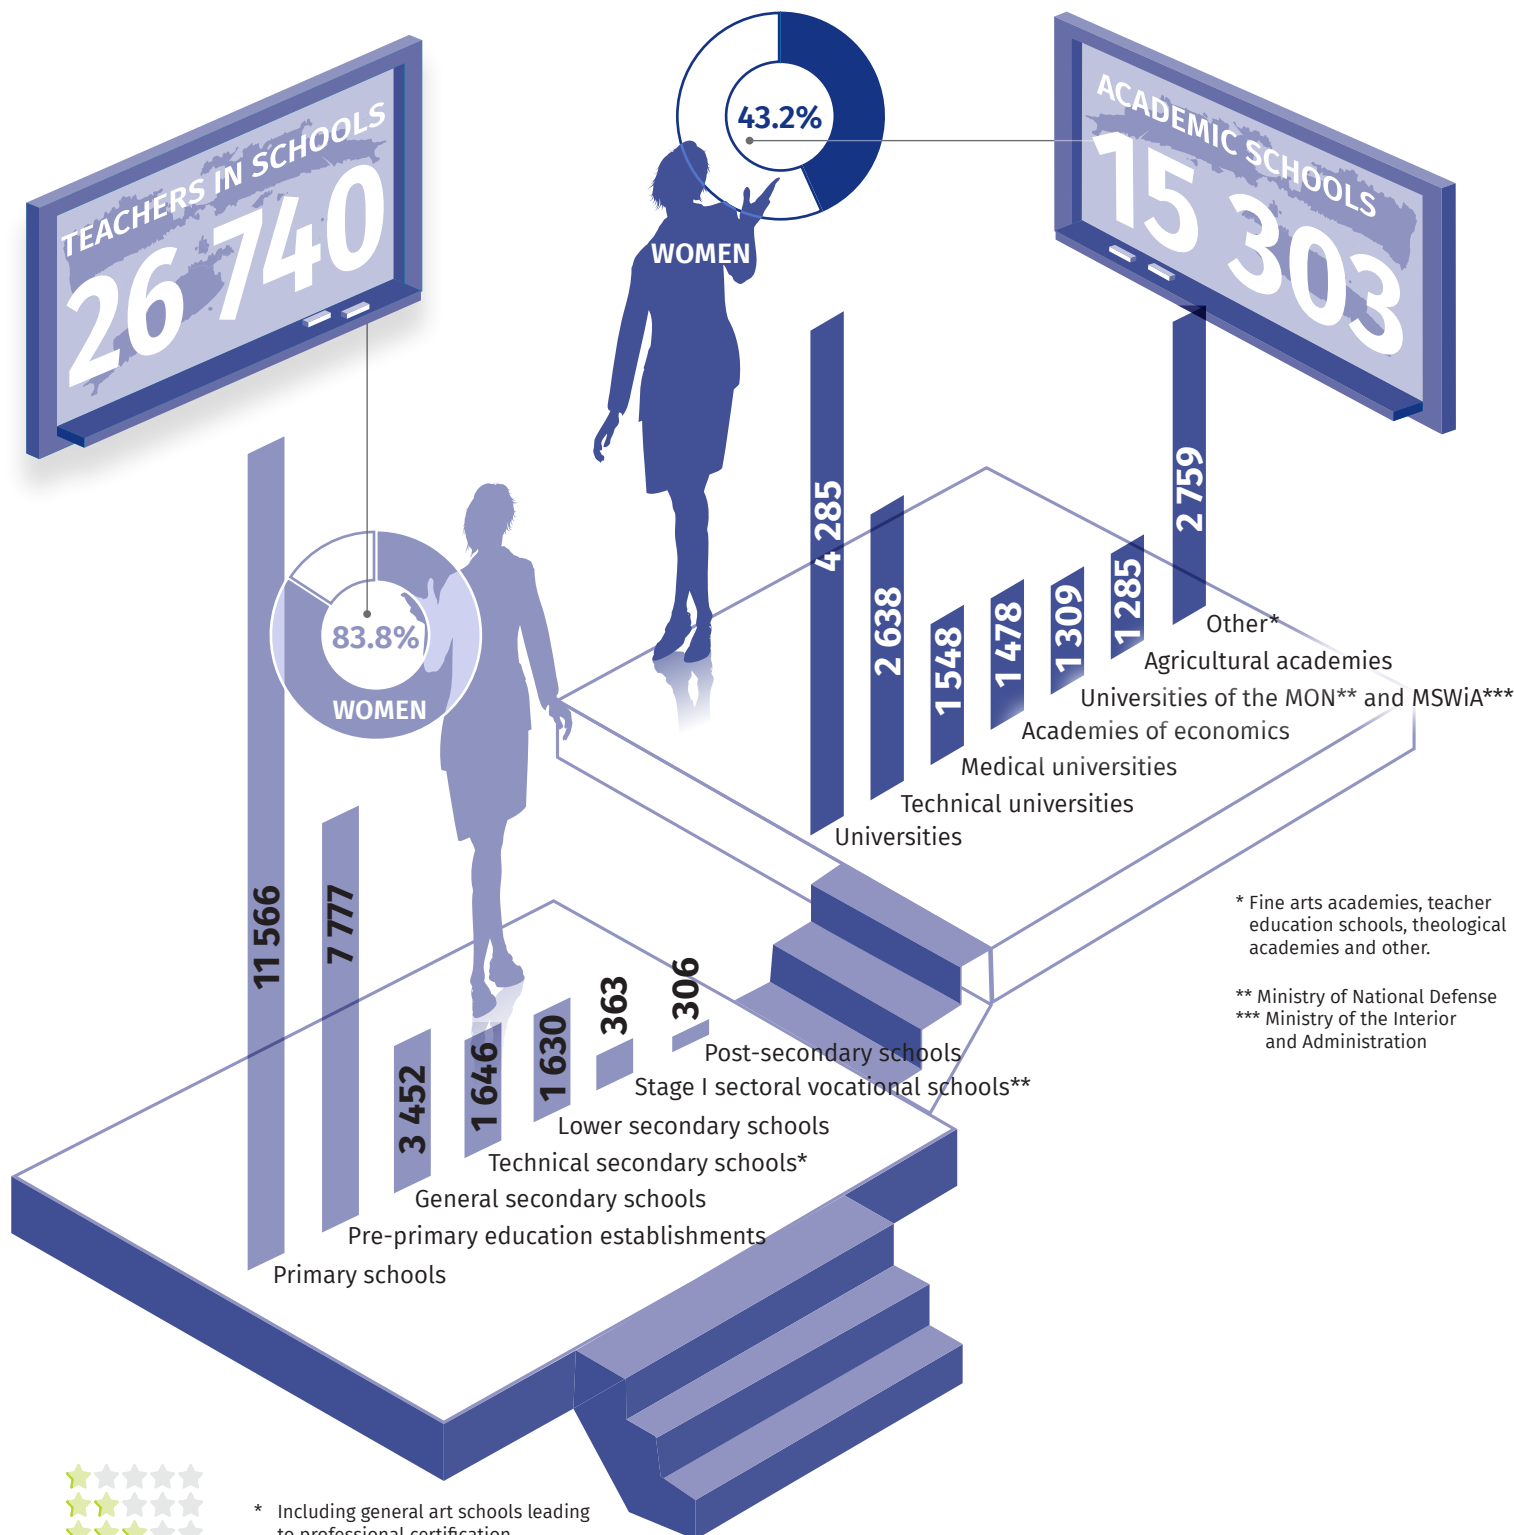

* Fine arts academies, teacher education schools, theological academies and other.

** Ministry of National Defense
*** Ministry of the Interior and Administration

* Including general art schools leading to professional certification.

** Including special job - training schools and sections of basic vocational schools.