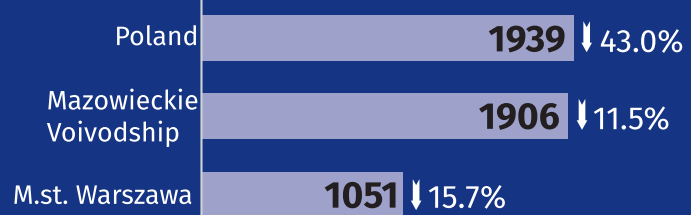

M.st. Warszawa in thousands **1862**

■ births in millions
■ deaths in millions

Live births

Deaths

Median age

Net foreign migrations

* Estimate data. ^a Including Latin America and the Caribbean.

↑ ↓ increase/decrease compared to the previous year