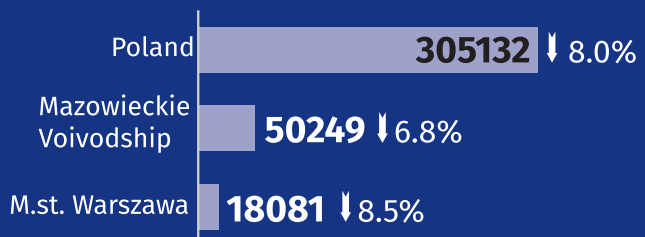

Live births