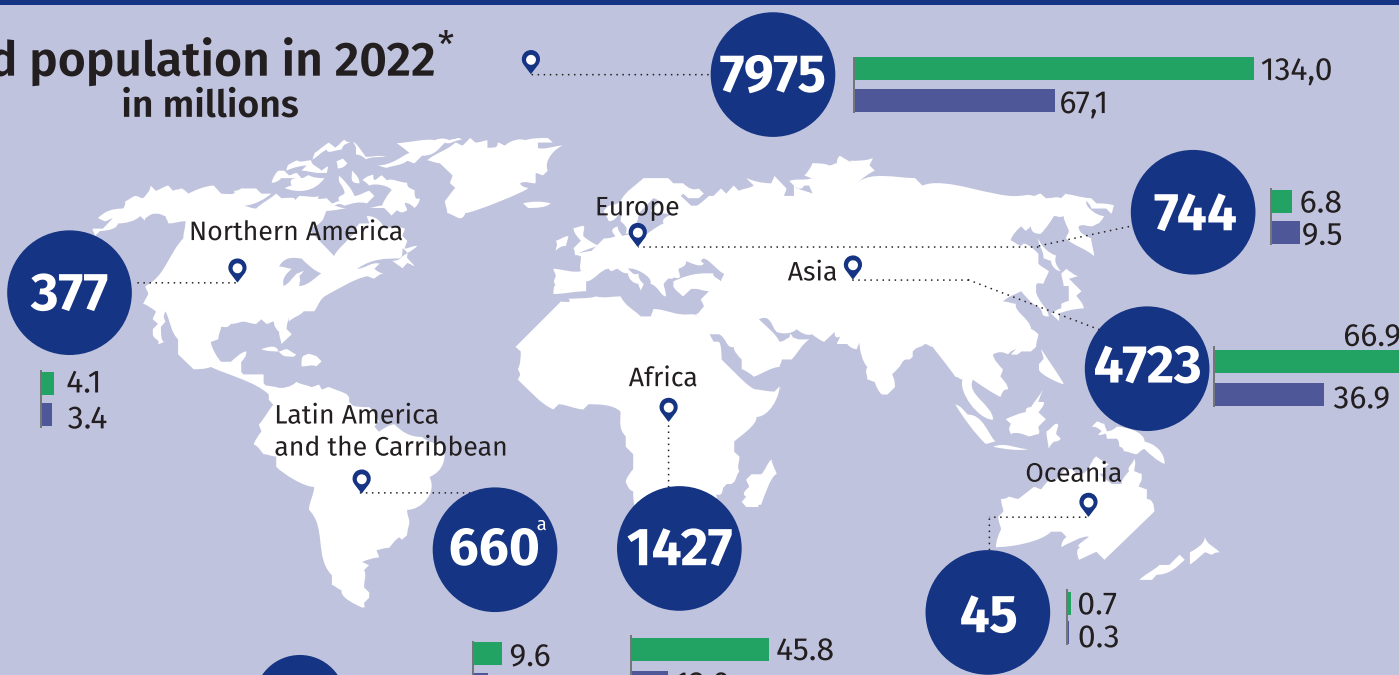

11 July

World Population Day

Statistical Office
in Warszawa

warszawa.stat.gov.pl/en/

@Warszawa_STAT

World population in 2022* in millions

Poland in millions **38**

Mazowieckie Voivodship in thousands **5511**

M.st. Warszawa in thousands **1862**

■ births in millions
■ deaths in millions

Live births

Deaths

Median age

Net foreign migrations

* Estimate data. ^a Including Latin America and the Caribbean.

↑ ↓ increase/decrease compared to the previous year