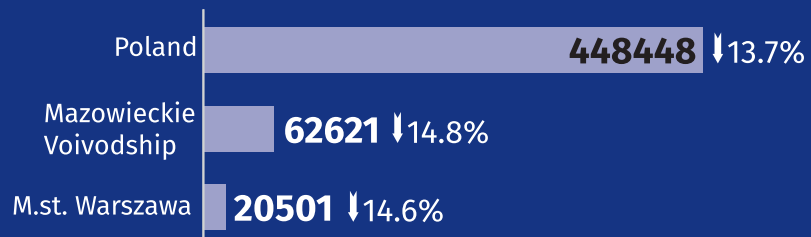

M.st. Warszawa in thousands **1862**

■ births in millions
■ deaths in millions

Live births

Deaths

Median age

Net foreign migrations

* Estimate data. ^a Including Latin America and the Caribbean.

↑ ↓ increase/decrease compared to the previous year