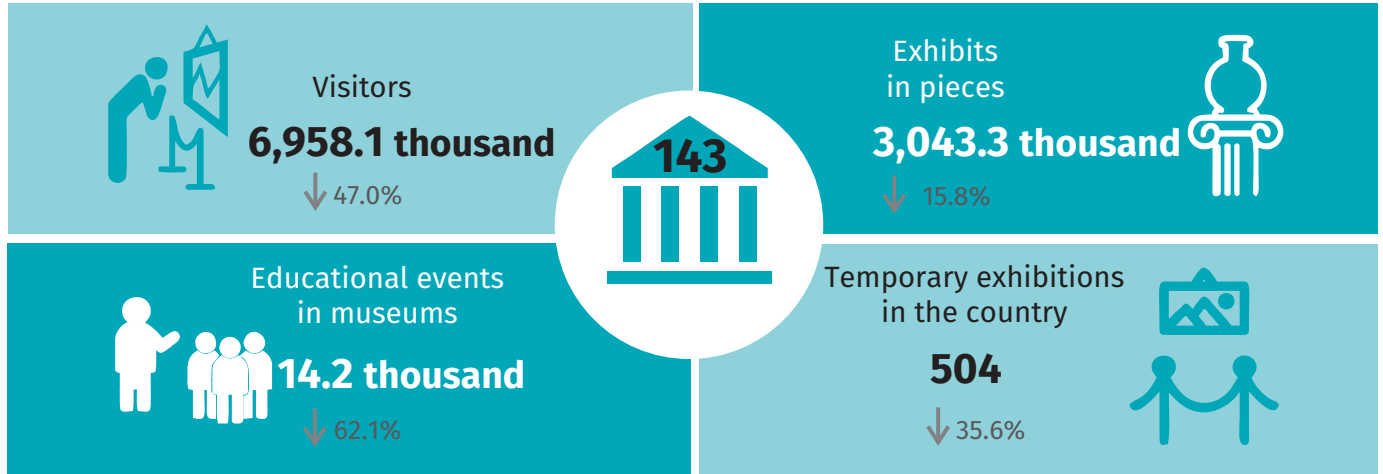

Museums during the COVID-19 pandemic

Data on Mazowieckie Voivodship

Museums^a in Mazowieckie Voivodship in 2020

Selected types of museums^a. As of 31 December

Exhibits by discipline. As of 31 December