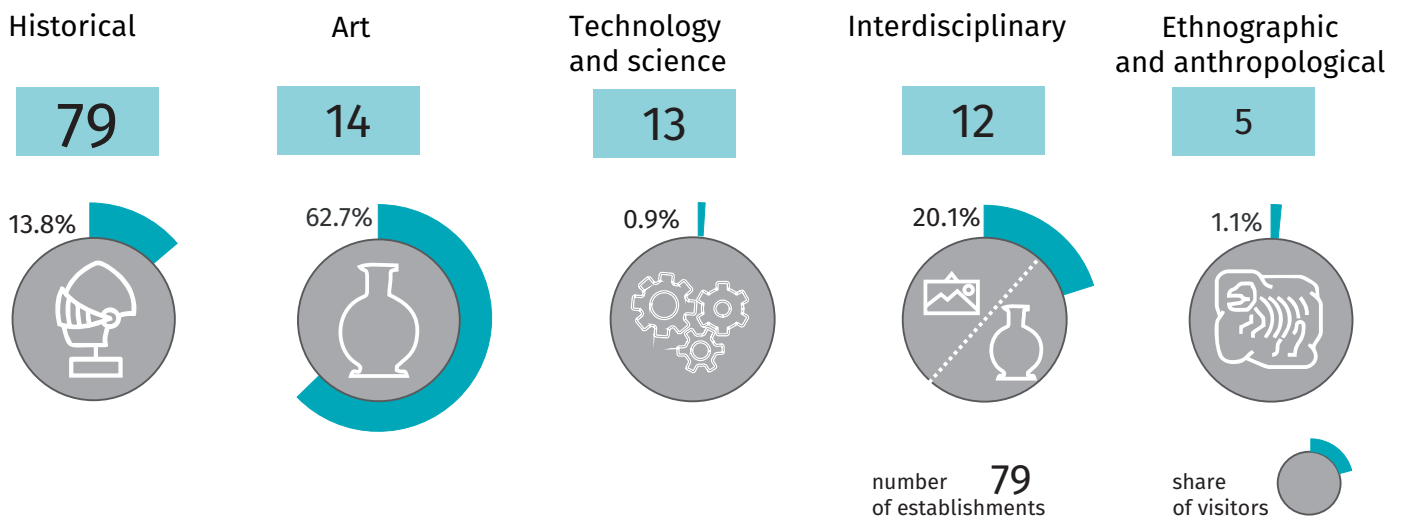

Museums during the COVID-19 pandemic

Data on Mazowieckie Voivodship

Museums^a in Mazowieckie Voivodship in 2020

Selected types of museums^a. As of 31 December

Exhibits by discipline. As of 31 December